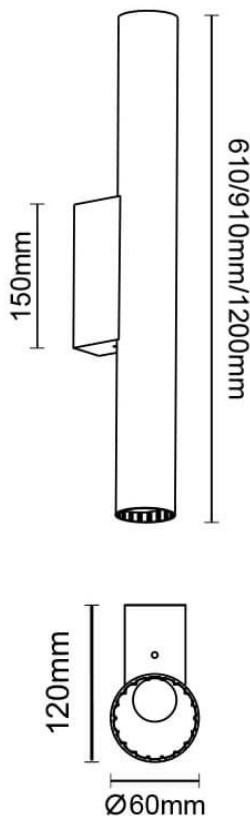

Candle

Lavov Bathroom fixture from the family Candle with a power of 6W and an optics 270 degrees . CCT 3000K. With a total lumen output of 450 lm and a luminous efficiency of 75lm/W. ON-OFF driver. Made in die cast aluminum and finished in black color. IP44 degree of protection.

Dimensions	
Product dimensions (mm)	310x112x60mm

Scheme

Item code	86.BF02.1301.05
Product type	Indoor
Category	Bathroom fixtures
Family	Candle
Pictograms	

Product	
Real power (W)	6
Real luminous flux (Lm)	450
Luminous efficiency (Lm/W)	75
Beam angle (º)	270
IP	44
Electrical class insulation	Class II
Colour	black
Control gear included	Yes
Control gear	ON-OFF
Flicker Free	Yes
Light source	LED
Type of LED	SMD
Colour temperature (K)	3000
Colour consistency (SDCM)	<3
CRI	>80