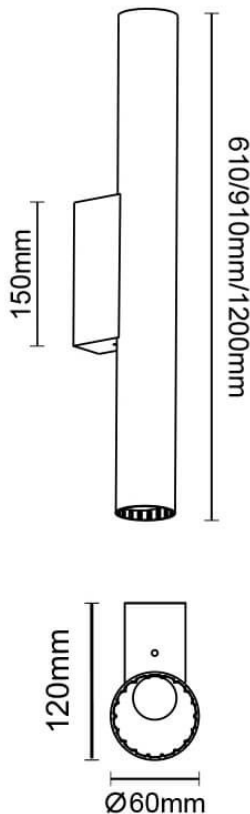

Candle

Lavov Bathroom fixture from the family Candle with a power of 6W and an optics 270 degrees . CCT 3000K. With a total lumen output of 450 lm and a luminous efficiency of 75lm/W. ON-OFF driver. Made in die cast aluminum and finished in black color. IP44 degree of protection.

Dimensions

Product dimensions (mm) 310x112x60mm

Scheme

Item code	86.BF02.1301.05
Product type	Indoor
Category	Bathroom fixtures
Family	Candle
Pictograms	

Product	
Real power (W)	6
Real luminous flux (Lm)	450
Luminous efficiency (Lm/W)	75
Beam angle (°)	270
IP	44
Electrical class insulation	Class II
Colour	black
Control gear included	Yes
Control gear	ON-OFF
Flicker Free	Yes
Light source	LED
Type of LED	SMD
Colour temperature (K)	3000
Colour consistency (SDCM)	3
CRI	>80