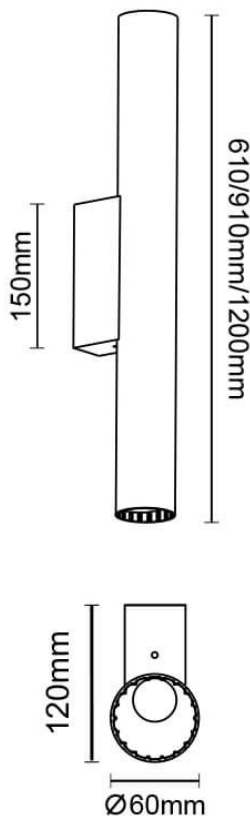

Candle

Lavov Bathroom fixture from the family Candle with a power of 12W and an optics 270 degrees . CCT 3000K. With a total lumen output of 850 lm and a luminous efficiency of 70lm/W. ON-OFF driver. Made in die cast aluminum and finished in white color. IP44 degree of protection.

Dimensions

Product dimensions (mm) **610x120x60mm**

Scheme

Item code	86.BF02.2301.01
Product type	Indoor
Category	Bathroom fixtures
Family	Candle
Pictograms	

Product

Real power (W)	12
Real luminous flux (Lm)	850
Luminous efficiency (Lm/W)	70
Beam angle (º)	270
IP	44
Electrical class insulation	Class II
Colour	white
Control gear included	Yes
Control gear	ON-OFF
Flicker Free	Yes
Light source	LED
Type of LED	SMD
Colour temperature (K)	3000
Colour consistency (SDCM)	<3
CRI	>80