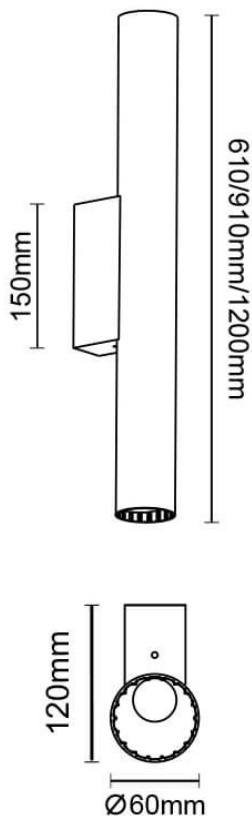

### Candle

Lavov Bathroom fixture from the family Candle with a power of 12W and an optics 270 degrees . CCT 3000K. With a total lumen output of 850 lm and a luminous efficiency of 70lm/W. ON-OFF driver. Made in die cast aluminum and finished in white color. IP44 degree of protection.

### Dimensions

Product dimensions (mm) **610x120x60mm**

### Scheme

Item code	<b>86.BF02.2301.01</b>
Product type	<b>Indoor</b>
Category	<b>Bathroom fixtures</b>
Family	<b>Candle</b>
Pictograms	

### Product

Real power (W)	<b>12</b>
Real luminous flux (Lm)	<b>850</b>
Luminous efficiency (Lm/W)	<b>70</b>
Beam angle (°)	<b>270</b>
IP	<b>44</b>
Electrical class insulation	<b>Class II</b>
Colour	<b>white</b>
Control gear included	<b>Yes</b>
Control gear	<b>ON-OFF</b>
Flicker Free	<b>Yes</b>
Light source	<b>LED</b>
Type of LED	<b>SMD</b>
Colour temperature (K)	<b>3000</b>
Colour consistency (SDCM)	<b>3</b>
CRI	<b>&gt;80</b>