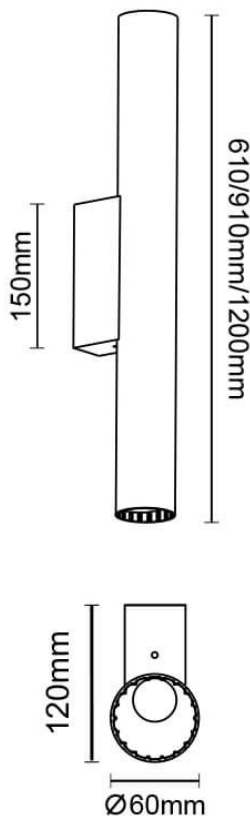

Candle

Lavov Bathroom fixture from the family Candle with a power of 12W and an optics 270 degrees . CCT 3000K. With a total lumen output of 850 lm and a luminous efficiency of 70lm/W. ON-OFF driver. Made in die cast aluminum and finished in black color. IP44 degree of protection.

Dimensions

Product dimensions (mm) **610x120x60mm**

Scheme

Item code	86.BF02.2301.02
Product type	Indoor
Category	Bathroom fixtures
Family	Candle
Pictograms	

Product

Real power (W)	12
Real luminous flux (Lm)	850
Luminous efficiency (Lm/W)	70
Beam angle (°)	270
IP	44
Electrical class insulation	Class II
Colour	black
Control gear included	Yes
Control gear	ON-OFF
Flicker Free	Yes
Light source	LED
Type of LED	SMD
Colour temperature (K)	3000
Colour consistency (SDCM)	3
CRI	>80