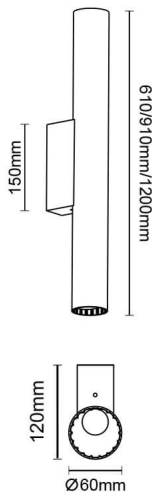

Candle

Lavov Bathroom fixture from the family Candle with a power of 12W and an optics 270 degrees . CCT 3000K. With a total lumen output of 850 lm and a luminous efficiency of 70lm/W. ON-OFF driver. Made in die cast aluminum and finished in black color. IP44 degree of protection.

Item code	86.BF02.2301.05
------------------	------------------------

Product type	Indoor
---------------------	---------------

Category	Bathroom fixtures
-----------------	--------------------------

Family	Candle
---------------	---------------

Pictograms	    
	 

Dimensions

Product dimensions (mm)	610x120x60mm
--------------------------------	---------------------

Scheme

Product

Real power (W)	12
-----------------------	-----------

Real luminous flux (Lm)	850
--------------------------------	------------

Luminous efficiency (Lm/W)	70
-----------------------------------	-----------

Beam angle (°)	270
-----------------------	------------

IP	44
-----------	-----------

Electrical class insulation	Class II
------------------------------------	-----------------