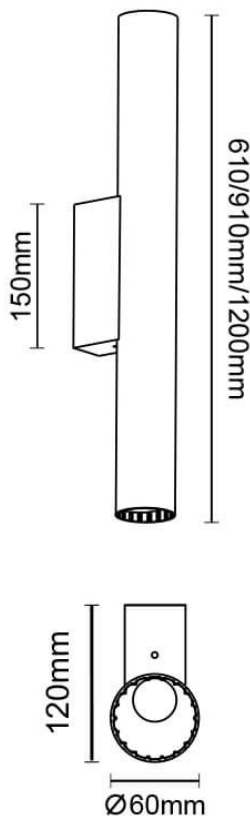

Candle

Lavov Bathroom fixture from the family Candle with a power of 12W and an optics 270 degrees . CCT 3000K. With a total lumen output of 850 lm and a luminous efficiency of 70lm/W. ON-OFF driver. Made in die cast aluminum and finished in black color. IP44 degree of protection.

Dimensions

Product dimensions (mm) **610x120x60mm**

Scheme

Item code	86.BF02.2301.05
Product type	Indoor
Category	Bathroom fixtures
Family	Candle
Pictograms	

Product

Real power (W)	12
Real luminous flux (Lm)	850
Luminous efficiency (Lm/W)	70
Beam angle (º)	270
IP	44
Electrical class insulation	Class II
Colour	black
Control gear included	Yes
Control gear	ON-OFF
Flicker Free	Yes
Light source	LED
Type of LED	SMD
Colour temperature (K)	3000
Colour consistency (SDCM)	<3
CRI	>80