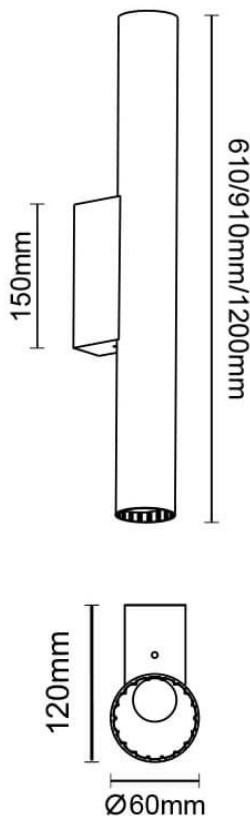

Candle

Lavov Bathroom fixture from the family Candle with a power of 12W and an optics 270 degrees . CCT 3000K. With a total lumen output of 850 lm and a luminous efficiency of 70lm/W. ON-OFF driver. Made in die cast aluminum and finished in black color. IP44 degree of protection.

Dimensions	
Product dimensions (mm)	610x120x60mm

Scheme

Item code	86.BF02.2301.05
Product type	Indoor
Category	Bathroom fixtures
Family	Candle
Pictograms	

Product	
Real power (W)	12
Real luminous flux (Lm)	850
Luminous efficiency (Lm/W)	70
Beam angle (°)	270
IP	44
Electrical class insulation	Class II
Colour	black
Control gear included	Yes
Control gear	ON-OFF
Flicker Free	Yes
Light source	LED
Type of LED	SMD
Colour temperature (K)	3000
Colour consistency (SDCM)	3
CRI	>80