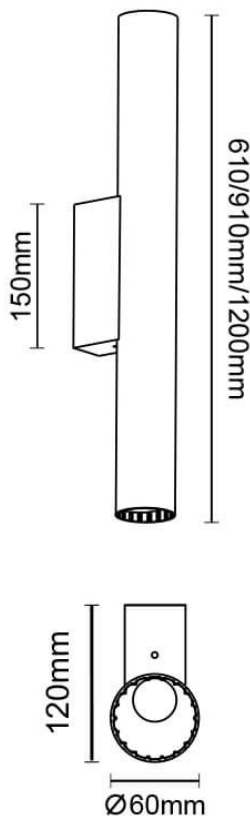

Candle

Lavov Bathroom fixture from the family Candle with a power of 18W and an optics 270 degrees . CCT 3000K. With a total lumen output of 1260 lm and a luminous efficiency of 70lm/W. ON-OFF driver. Made in die cast aluminum and finished in white color. IP44 degree of protection.

Dimensions

Product dimensions (mm) **910x120x60mm**

Scheme

Item code	86.BF02.3301.01
Product type	Indoor
Category	Bathroom fixtures
Family	Candle
Pictograms	

Product

Real power (W)	18
Real luminous flux (Lm)	1260
Luminous efficiency (Lm/W)	70
Beam angle (°)	270
IP	44
Electrical class insulation	Class II
Colour	white
Control gear included	Yes
Control gear	ON-OFF
Flicker Free	Yes
Light source	LED
Type of LED	SMD
Colour temperature (K)	3000
Colour consistency (SDCM)	3
CRI	>80