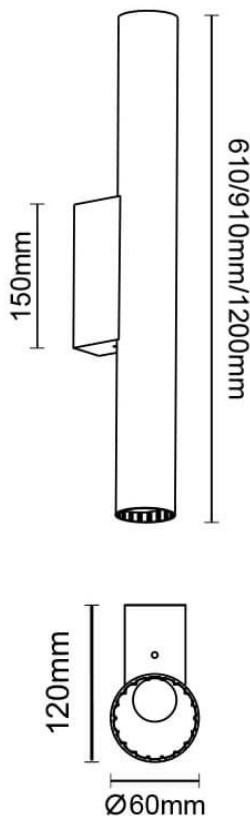

### Candle

Lavov Bathroom fixture from the family Candle with a power of 18W and an optics 270 degrees . CCT 3000K. With a total lumen output of 1260 lm and a luminous efficiency of 70lm/W. ON-OFF driver. Made in die cast aluminum and finished in black color. IP44 degree of protection.

Dimensions	
Product dimensions (mm)	910x120x60mm

### Scheme

Item code	86.BF02.3301.02
Product type	Indoor
Category	Bathroom fixtures
Family	Candle
Pictograms	

Product	
Real power (W)	18
Real luminous flux (Lm)	1260
Luminous efficiency (Lm/W)	70
Beam angle (&ordm;)	270
IP	44
Electrical class insulation	Class II
Colour	black
Control gear included	Yes
Control gear	ON-OFF
Flicker Free	Yes
Light source	LED
Type of LED	SMD
Colour temperature (K)	3000
Colour consistency (SDCM)	<3
CRI	>80