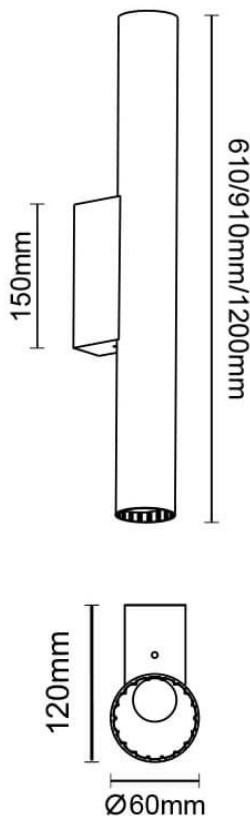

Candle

Lavov Bathroom fixture from the family Candle with a power of 18W and an optics 270 degrees . CCT 3000K. With a total lumen output of 1260 lm and a luminous efficiency of 70lm/W. ON-OFF driver. Made in die cast aluminum and finished in black color. IP44 degree of protection.

Dimensions	
Product dimensions (mm)	910x120x60mm

Scheme

Item code	86.BF02.3301.02
Product type	Indoor
Category	Bathroom fixtures
Family	Candle
Pictograms	

Product	
Real power (W)	18
Real luminous flux (Lm)	1260
Luminous efficiency (Lm/W)	70
Beam angle (°)	270
IP	44
Electrical class insulation	Class II
Colour	black
Control gear included	Yes
Control gear	ON-OFF
Flicker Free	Yes
Light source	LED
Type of LED	SMD
Colour temperature (K)	3000
Colour consistency (SDCM)	3
CRI	>80