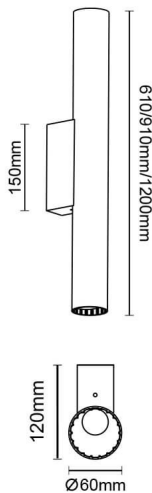

Candle

Lavov Bathroom fixture from the family Candle with a power of 18W and an optics 270 degrees . CCT 3000K. With a total lumen output of 1260 lm and a luminous efficiency of 70lm/W. ON-OFF driver. Made in die cast aluminum and finished in black color. IP44 degree of protection.

Item code	86.BF02.3301.02
Product type	Indoor
Category	Bathroom fixtures
Family	Candle
Pictograms	

Dimensions

Product dimensions (mm) 910x120x60mm

Scheme

Product	
Real power (W)	18
Real luminous flux (Lm)	1260
Luminous efficiency (Lm/W)	70
Beam angle (°)	270
IP	44
Electrical class insulation	Class II
Colour	black
Control gear included	Yes
Control gear	ON-OFF
Flicker Free	Yes
Light source	LED
Type of LED	SMD
Colour temperature (K)	3000
Colour consistency (SDCM)	<3
CRI	>80