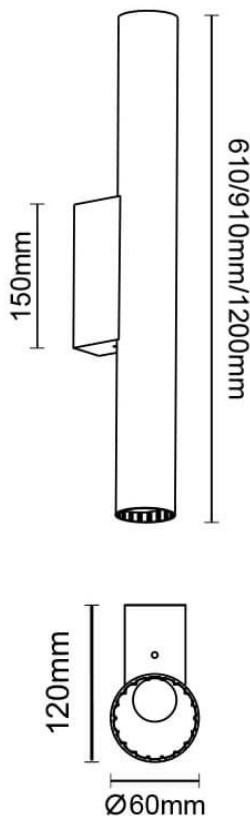

Candle

Lavov Bathroom fixture from the family Candle with a power of 18W and an optics 270 degrees . CCT 3000K. With a total lumen output of 1260 lm and a luminous efficiency of 70lm/W. ON-OFF driver. Made in die cast aluminum and finished in black color. IP44 degree of protection.

Dimensions	
Product dimensions (mm)	910x120x60mm

Scheme

Item code	86.BF02.3301.05
Product type	Indoor
Category	Bathroom fixtures
Family	Candle
Pictograms	

Product	
Real power (W)	18
Real luminous flux (Lm)	1260
Luminous efficiency (Lm/W)	70
Beam angle (º)	270
IP	44
Electrical class insulation	Class II
Colour	black
Control gear included	Yes
Control gear	ON-OFF
Flicker Free	Yes
Light source	LED
Type of LED	SMD
Colour temperature (K)	3000
Colour consistency (SDCM)	<3
CRI	>80