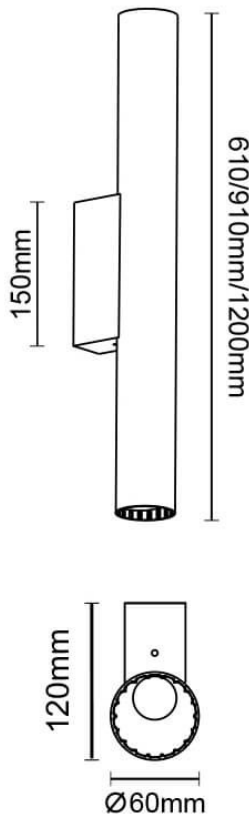

Candle

Lavov Bathroom fixture from the family Candle with a power of 18W and an optics 270 degrees . CCT 3000K. With a total lumen output of 1260 lm and a luminous efficiency of 70lm/W. ON-OFF driver. Made in die cast aluminum and finished in black color. IP44 degree of protection.

Dimensions	
Product dimensions (mm)	910x120x60mm

Scheme

Item code	86.BF02.3301.05
Product type	Indoor
Category	Bathroom fixtures
Family	Candle
Pictograms	

Product	
Real power (W)	18
Real luminous flux (Lm)	1260
Luminous efficiency (Lm/W)	70
Beam angle (°)	270
IP	44
Electrical class insulation	Class II
Colour	black
Control gear included	Yes
Control gear	ON-OFF
Flicker Free	Yes
Light source	LED
Type of LED	SMD
Colour temperature (K)	3000
Colour consistency (SDCM)	3
CRI	>80