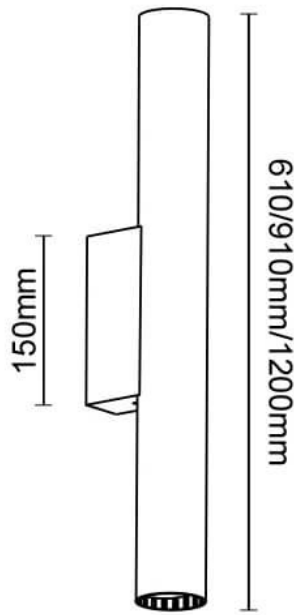

Dimensions

Product dimensions (mm)	910x120x60mm
--------------------------------	---------------------

Scheme

Candle

Lavov Bathroom fixture from the family Candle with a power of 18W and an optics 270 degrees . CCT 3000K. With a total lumen output of 1260 lm and a luminous efficiency of 70lm/W. ON-OFF driver. Made in die cast aluminum and finished in black color. IP44 degree of protection.

Item code	86.BF02.3301.05
Product type	Indoor
Category	Bathroom fixtures
Family	Candle
Pictograms	

Product	
Real power (W)	18
Real luminous flux (Lm)	1260
Luminous efficiency (Lm/W)	70
Beam angle (°)	270
IP	44
Electrical class insulation	Class II
Colour	black
Control gear included	Yes
Control gear	ON-OFF
Flicker Free	Yes
Light source	LED
Type of LED	SMD
Colour temperature (K)	3000
Colour consistency (SDCM)	<3
CRI	>80