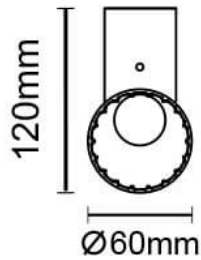

Dimensions

Product dimensions (mm)	910x120x60mm
--------------------------------	---------------------

Scheme

Candle

Lavov Bathroom fixture from the family Candle with a power of 18W and an optics 270 degrees . CCT 3000K. With a total lumen output of 1260 lm and a luminous efficiency of 70lm/W. ON-OFF driver. Made in die cast aluminum and finished in black color. IP44 degree of protection.

Item code	86.BF02.3301.05
Product type	Indoor
Category	Bathroom fixtures
Family	Candle
Pictograms	

Product	
Real power (W)	18
Real luminous flux (Lm)	1260
Luminous efficiency (Lm/W)	70
Beam angle (°)	270
IP	44
Electrical class insulation	Class II
Colour	black
Control gear included	Yes
Control gear	ON-OFF
Flicker Free	Yes
Light source	LED
Type of LED	SMD
Colour temperature (K)	3000
Colour consistency (SDCM)	<3
CRI	>80