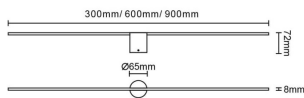

Scheme

Product

Real power (W)	6

Real luminous flux (Lm)	250

Luminous efficiency (Lm/W)	41.7

Beam angle (°)	120

IP	44

Electrical class insulation	Class II

Colour	white

Control gear included	Yes

Control gear	ON/OFF

Flicker Free	Yes

Light source	LED

Type of LED	SMD

Colour temperature (K)	3000

Colour consistency (SDCM)	<3

CRI	>80