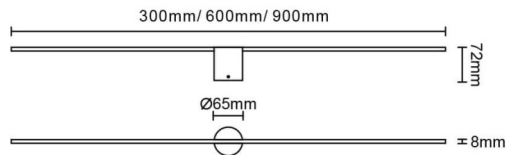

### Polar

Lavov Bathroom fixture from the family Polar with a power of 12W and an optics 120 degrees . CCT 3000K. With a total lumen output of 950 lm and a luminous efficiency of 79lm/W. ON/OFF driver. Made in die cast aluminum and finished in white color. IP44 degree of protection.

### Scheme

<b>Item code</b>	<b>86.BF03.1301.01</b>
<b>Product type</b>	<b>Indoor</b>
<b>Category</b>	<b>Bathroom fixtures</b>
<b>Family</b>	<b>Polar</b>
<b>Pictograms</b>	

<b>Product</b>	
<b>Real power (W)</b>	<b>6</b>
<b>Real luminous flux (Lm)</b>	<b>250</b>
<b>Luminous efficiency (Lm/W)</b>	<b>41.7</b>
<b>Beam angle (°)</b>	<b>120</b>
<b>IP</b>	<b>44</b>
<b>Electrical class insulation</b>	<b>Class II</b>
<b>Colour</b>	<b>white</b>
<b>Control gear included</b>	<b>Yes</b>
<b>Control gear</b>	<b>ON/OFF</b>
<b>Flicker Free</b>	<b>Yes</b>
<b>Light source</b>	<b>LED</b>
<b>Type of LED</b>	<b>SMD</b>
<b>Colour temperature (K)</b>	<b>3000</b>
<b>Colour consistency (SDCM)</b>	<b>3</b>
<b>CRI</b>	<b>&gt;80</b>