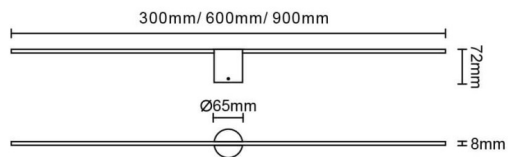

Polar

Lavov Bathroom fixture from the family Polar with a power of 12W and an optics 120 degrees . CCT 3000K. With a total lumen output of 950 lm and a luminous efficiency of 79lm/W. ON/OFF driver. Made in die cast aluminum and finished in white color. IP44 degree of protection.

Scheme

Item code	86.BF03.1301.01
Product type	Indoor
Category	Bathroom fixtures
Family	Polar
Pictograms	

Product	
Real power (W)	6
Real luminous flux (Lm)	250
Luminous efficiency (Lm/W)	41.7
Beam angle (&ordm;)	120
IP	44
Electrical class insulation	Class II
Colour	white
Control gear included	Yes
Control gear	ON/OFF
Flicker Free	Yes
Light source	LED
Type of LED	SMD
Colour temperature (K)	3000
Colour consistency (SDCM)	<3
CRI	>80