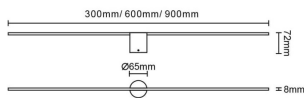

Polar

Lavov Bathroom fixture from the family Polar with a power of 12W and an optics 120 degrees . CCT 3000K. With a total lumen output of 950 lm and a luminous efficiency of 79lm/W. ON/OFF driver. Made in die cast aluminum and finished in black color. IP44 degree of protection.

Pictograms	    
	 

220
240 VCRI
8050000h
L80B10

Scheme

Product

Real power (W)	6
-----------------------	----------

Real luminous flux (Lm)	250
--------------------------------	------------

Luminous efficiency (Lm/W)	41.7
-----------------------------------	-------------