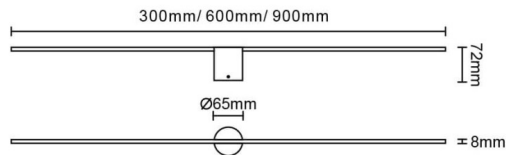

Scheme

Polar

Lavov Bathroom fixture from the family Polar with a power of 12W and an optics 120 degrees . CCT 3000K. With a total lumen output of 950 lm and a luminous efficiency of 79lm/W. ON/OFF driver. Made in die cast aluminum and finished in black color. IP44 degree of protection.

Item code	86.BF03.1301.02
Product type	Indoor
Category	Bathroom fixtures
Family	Polar
Pictograms	

Product	
Real power (W)	6
Real luminous flux (Lm)	250
Luminous efficiency (Lm/W)	41.7
Beam angle (º)	120
IP	44
Electrical class insulation	Class II
Colour	black
Control gear included	Yes
Control gear	ON/OFF
Flicker Free	Yes
Light source	LED
Type of LED	SMD
Colour temperature (K)	3000
Colour consistency (SDCM)	<3
CRI	>80