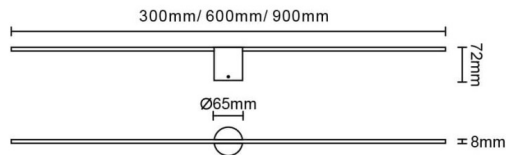

Polar

Lavov Bathroom fixture from the family Polar with a power of 12W and an optics 120 degrees . CCT 3000K. With a total lumen output of 950 lm and a luminous efficiency of 79lm/W. ON/OFF driver. Made in die cast aluminum and finished in black color. IP44 degree of protection.

Scheme

Item code	86.BF03.1301.02
Product type	Indoor
Category	Bathroom fixtures
Family	Polar
Pictograms	

Product	
Real power (W)	6
Real luminous flux (Lm)	250
Luminous efficiency (Lm/W)	41.7
Beam angle (°)	120
IP	44
Electrical class insulation	Class II
Colour	black
Control gear included	Yes
Control gear	ON/OFF
Flicker Free	Yes
Light source	LED
Type of LED	SMD
Colour temperature (K)	3000
Colour consistency (SDCM)	3
CRI	>80