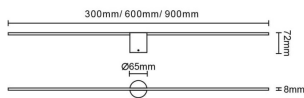

Scheme

Product

Real power (W)	6

Real luminous flux (Lm)	250

Luminous efficiency (Lm/W)	41.7

Beam angle (°)	120

IP	44

Electrical class insulation	Class II

Colour	black

Control gear included	Yes

Control gear	ON/OFF

Flicker Free	Yes

Light source	LED

Type of LED	SMD

Colour temperature (K)	3000

Colour consistency (SDCM)	<3

CRI	>80