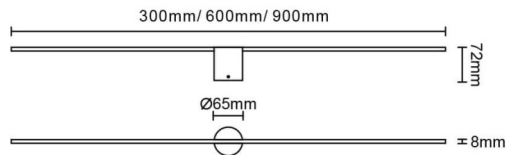

Polar

Lavov Bathroom fixture from the family Polar with a power of 12W and an optics 120 degrees . CCT 3000K. With a total lumen output of 950 lm and a luminous efficiency of 79lm/W. ON/OFF driver. Made in die cast aluminum and finished in white color. IP44 degree of protection.

Scheme

Item code	86.BF03.2301.01
Product type	Indoor
Category	Bathroom fixtures
Family	Polar
Pictograms	

Product	
Real power (W)	10
Real luminous flux (Lm)	450
Luminous efficiency (Lm/W)	45
Beam angle (º)	120
IP	44
Electrical class insulation	Class II
Colour	white
Control gear included	Yes
Control gear	ON/OFF
Flicker Free	Yes
Light source	LED
Type of LED	SMD
Colour temperature (K)	3000
Colour consistency (SDCM)	<3
CRI	>80