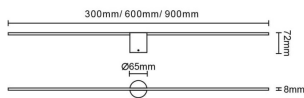

Polar

Lavov Bathroom fixture from the family Polar with a power of 12W and an optics 120 degrees . CCT 3000K. With a total lumen output of 950 lm and a luminous efficiency of 79lm/W. ON/OFF driver. Made in die cast aluminum and finished in white color. IP44 degree of protection.

Pictograms

Scheme

Product

Real power (W)	10
-----------------------	-----------

Real luminous flux (Lm)	450
--------------------------------	------------

Luminous efficiency (Lm/W)	45
-----------------------------------	-----------