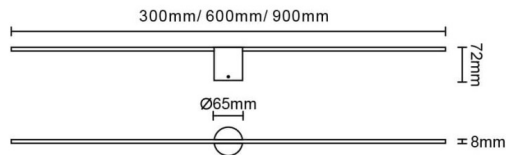

Polar

Lavov Bathroom fixture from the family Polar with a power of 12W and an optics 120 degrees . CCT 3000K. With a total lumen output of 950 lm and a luminous efficiency of 79lm/W. ON/OFF driver. Made in die cast aluminum and finished in white color. IP44 degree of protection.

Scheme

Item code	86.BF03.2301.01
Product type	Indoor
Category	Bathroom fixtures
Family	Polar
Pictograms	

Product

Real power (W)	10
Real luminous flux (Lm)	450
Luminous efficiency (Lm/W)	45
Beam angle (°)	120
IP	44
Electrical class insulation	Class II
Colour	white
Control gear included	Yes
Control gear	ON/OFF
Flicker Free	Yes
Light source	LED
Type of LED	SMD
Colour temperature (K)	3000
Colour consistency (SDCM)	3
CRI	>80