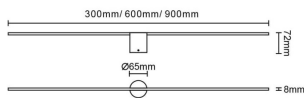

Polar

Lavov Bathroom fixture from the family Polar with a power of 18W and an optics 120 degrees . CCT 3000K. With a total lumen output of 1400 lm and a luminous efficiency of 77.8lm/W.

ON/OFF driver. Made in die cast aluminum and finished in black color. IP44 degree of protection.

Pictograms

Scheme

Product

Real power (W)	10
-----------------------	-----------

Real luminous flux (Lm)	450
--------------------------------	------------

Luminous efficiency (Lm/W)	45
-----------------------------------	-----------