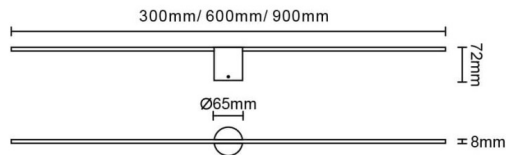

Polar

Lavov Bathroom fixture from the family Polar with a power of 18W and an optics 120 degrees . CCT 3000K. With a total lumen output of 1400 lm and a luminous efficiency of 77.8lm/W. ON/OFF driver. Made in die cast aluminum and finished in black color. IP44 degree of protection.

Scheme

Item code	86.BF03.2301.02
Product type	Indoor
Category	Bathroom fixtures
Family	Polar
Pictograms	

Product	
Real power (W)	10
Real luminous flux (Lm)	450
Luminous efficiency (Lm/W)	45
Beam angle (°)	120
IP	44
Electrical class insulation	Class II
Colour	black
Control gear included	Yes
Control gear	ON/OFF
Flicker Free	Yes
Light source	LED
Type of LED	SMD
Colour temperature (K)	3000
Colour consistency (SDCM)	3
CRI	>80