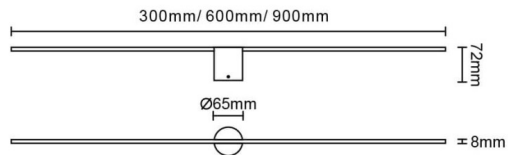

Polar

Lavov Bathroom fixture from the family Polar with a power of 18W and an optics 120 degrees . CCT 3000K. With a total lumen output of 1400 lm and a luminous efficiency of 77.8lm/W. ON/OFF driver. Made in die cast aluminum and finished in black color. IP44 degree of protection.

Scheme

Item code	86.BF03.2301.02
Product type	Indoor
Category	Bathroom fixtures
Family	Polar
Pictograms	

Product	
Real power (W)	10
Real luminous flux (Lm)	450
Luminous efficiency (Lm/W)	45
Beam angle (&ordm;)	120
IP	44
Electrical class insulation	Class II
Colour	black
Control gear included	Yes
Control gear	ON/OFF
Flicker Free	Yes
Light source	LED
Type of LED	SMD
Colour temperature (K)	3000
Colour consistency (SDCM)	<3
CRI	>80