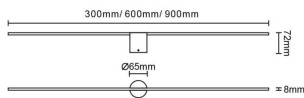

Scheme

Product

Real power (W)	15

Real luminous flux (Lm)	630

Luminous efficiency (Lm/W)	42

Beam angle (°)	120

IP	44

Electrical class insulation	Class II

Colour	white

Control gear included	Yes

Control gear	ON/OFF

Flicker Free	Yes

Light source	LED

Type of LED	SMD

Colour temperature (K)	3000

Colour consistency (SDCM)	<3

CRI	>80