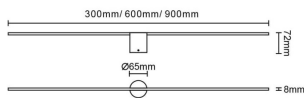

Polar

Lavov Bathroom fixture from the family Polar with a power of 18W and an optics 120 degrees . CCT 3000K. With a total lumen output of 1400 lm and a luminous efficiency of 77.8lm/W.

ON/OFF driver. Made in die cast aluminum and finished in white color. IP44 degree of protection.

Pictograms

Scheme

Product

Real power (W)	15
-----------------------	-----------

Real luminous flux (Lm)	630
--------------------------------	------------

Luminous efficiency (Lm/W)	42
-----------------------------------	-----------