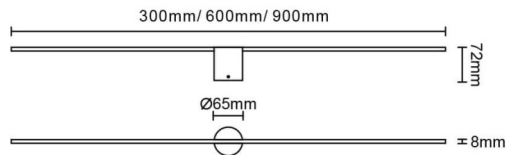

Polar

Lavov Bathroom fixture from the family Polar with a power of 18W and an optics 120 degrees . CCT 3000K. With a total lumen output of 1400 lm and a luminous efficiency of 77.8lm/W. ON/OFF driver. Made in die cast aluminum and finished in white color. IP44 degree of protection.

Scheme

Item code	86.BF03.3301.01
Product type	Indoor
Category	Bathroom fixtures
Family	Polar
Pictograms	

Product	
Real power (W)	15
Real luminous flux (Lm)	630
Luminous efficiency (Lm/W)	42
Beam angle (°)	120
IP	44
Electrical class insulation	Class II
Colour	white
Control gear included	Yes
Control gear	ON/OFF
Flicker Free	Yes
Light source	LED
Type of LED	SMD
Colour temperature (K)	3000
Colour consistency (SDCM)	3
CRI	>80