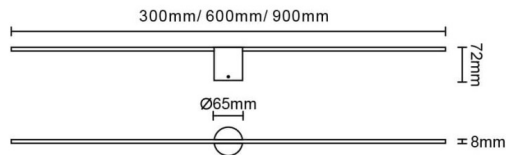

Polar

Lavov Bathroom fixture from the family Polar with a power of 18W and an optics 120 degrees . CCT 3000K. With a total lumen output of 1400 lm and a luminous efficiency of 77.8lm/W. ON/OFF driver. Made in die cast aluminum and finished in white color. IP44 degree of protection.

Scheme

Item code	86.BF03.3301.01
Product type	Indoor
Category	Bathroom fixtures
Family	Polar
Pictograms	

Product	
Real power (W)	15
Real luminous flux (Lm)	630
Luminous efficiency (Lm/W)	42
Beam angle (º)	120
IP	44
Electrical class insulation	Class II
Colour	white
Control gear included	Yes
Control gear	ON/OFF
Flicker Free	Yes
Light source	LED
Type of LED	SMD
Colour temperature (K)	3000
Colour consistency (SDCM)	<3
CRI	>80