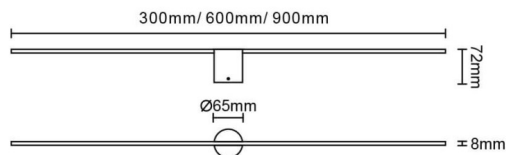

### Polar

Lavov Bathroom fixture from the family Polar with a power of 18W and an optics 120 degrees . CCT 3000K. With a total lumen output of 1400 lm and a luminous efficiency of 77.8lm/W. ON/OFF driver. Made in die cast aluminum and finished in black color. IP44 degree of protection.

### Scheme

Item code	86.BF03.3301.02
Product type	Indoor
Category	Bathroom fixtures
Family	Polar
Pictograms	

Product	
Real power (W)	15
Real luminous flux (Lm)	630
Luminous efficiency (Lm/W)	42
Beam angle (&ordm;)	120
IP	44
Electrical class insulation	Class II
Colour	black
Control gear included	Yes
Control gear	ON/OFF
Flicker Free	Yes
Light source	LED
Type of LED	SMD
Colour temperature (K)	3000
Colour consistency (SDCM)	<3
CRI	>80