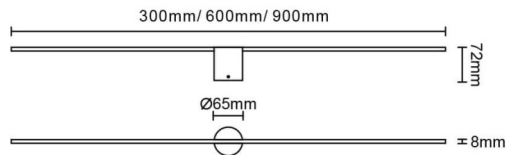

Polar

Lavov Bathroom fixture from the family Polar with a power of 18W and an optics 120 degrees . CCT 3000K. With a total lumen output of 1400 lm and a luminous efficiency of 77.8lm/W. ON/OFF driver. Made in die cast aluminum and finished in black color. IP44 degree of protection.

Scheme

Item code	86.BF03.3301.02
Product type	Indoor
Category	Bathroom fixtures
Family	Polar
Pictograms	

Product	
Real power (W)	15
Real luminous flux (Lm)	630
Luminous efficiency (Lm/W)	42
Beam angle (°)	120
IP	44
Electrical class insulation	Class II
Colour	black
Control gear included	Yes
Control gear	ON/OFF
Flicker Free	Yes
Light source	LED
Type of LED	SMD
Colour temperature (K)	3000
Colour consistency (SDCM)	3
CRI	>80