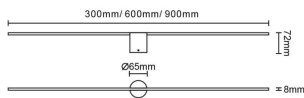

Polar

Lavov Bathroom fixture from the family Polar with a power of 18W and an optics 120 degrees . CCT 3000K. With a total lumen output of 1400 lm and a luminous efficiency of 77.8lm/W.

ON/OFF driver. Made in die cast aluminum and finished in black color. IP44 degree of protection.

Pictograms

Scheme

Product

Real power (W)	15
-----------------------	-----------

Real luminous flux (Lm)	630
--------------------------------	------------

Luminous efficiency (Lm/W)	42
-----------------------------------	-----------