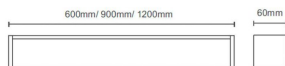

Ice

Lavov Bathroom fixture from the family Ice with a power of 24W and an optics 270 degrees . CCT 3000K. With a total lumen output of 1800 lm and a luminous efficiency of 75lm/W. ON/OFF driver. Made in die cast aluminum and finished in white color. IP44 degree of protection.

Pictograms	
-------------------	--

Scheme

Product

Real power (W)	12
-----------------------	-----------

Real luminous flux (Lm)	950
--------------------------------	------------

Luminous efficiency (Lm/W)	79
-----------------------------------	-----------