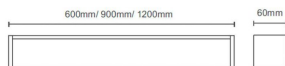

Ice

Lavov Bathroom fixture from the family Ice with a power of 24W and an optics 270 degrees . CCT 3000K. With a total lumen output of 1800 lm and a luminous efficiency of 75lm/W. ON/OFF driver. Made in die cast aluminum and finished in black color. IP44 degree of protection.

Pictograms

Scheme

Product

Real power (W)	12
-----------------------	-----------

Real luminous flux (Lm)	950
--------------------------------	------------

Luminous efficiency (Lm/W)	79
-----------------------------------	-----------