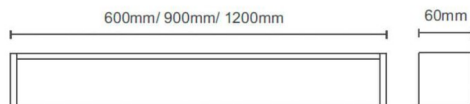

### Ice

Lavov Bathroom fixture from the family Ice with a power of 24W and an optics 270 degrees . CCT 3000K. With a total lumen output of 1800 lm and a luminous efficiency of 75lm/W. ON/OFF driver. Made in die cast aluminum and finished in gold color. IP44 degree of protection.

### Scheme

<b>Item code</b>	<b>86.BF04.1301.05</b>
<b>Product type</b>	<b>Indoor</b>
<b>Category</b>	<b>Bathroom fixtures</b>
<b>Family</b>	<b>Ice</b>
<b>Pictograms</b>	

<b>Product</b>	
<b>Real power (W)</b>	<b>12</b>
<b>Real luminous flux (Lm)</b>	<b>950</b>
<b>Luminous efficiency (Lm/W)</b>	<b>79</b>
<b>Beam angle (°)</b>	<b>270</b>
<b>IP</b>	<b>44</b>
<b>Electrical class insulation</b>	<b>Class II</b>
<b>Colour</b>	<b>gold</b>
<b>Control gear included</b>	<b>Yes</b>
<b>Control gear</b>	<b>ON/OFF</b>
<b>Flicker Free</b>	<b>Yes</b>
<b>Light source</b>	<b>LED</b>
<b>Type of LED</b>	<b>SMD</b>
<b>Colour temperature (K)</b>	<b>3000</b>
<b>Colour consistency (SDCM)</b>	<b>&lt;3</b>
<b>CRI</b>	<b>&gt;80</b>