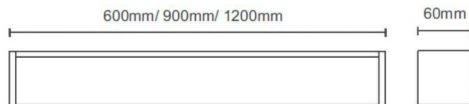

### Scheme

### Ice

Lavov Bathroom fixture from the family Ice with a power of W and an optics 270 degrees . CCT 3000K. With a total lumen output of lm and a luminous efficiency of lm/W. ON/OFF driver. Made in die cast aluminum and finished in black color. IP44 degree of protection.

Item code	86.BF04.2301.02
Product type	Indoor
Category	Bathroom fixtures
Family	Ice
Pictograms	

<b>Product</b>	
Real power (W)	18
Real luminous flux (Lm)	1400
Luminous efficiency (Lm/W)	77.8
Beam angle (°)	270
IP	44
Electrical class insulation	Class II
Colour	black
Control gear included	Yes
Control gear	ON/OFF
Flicker Free	Yes
Light source	LED
Type of LED	SMD
Colour temperature (K)	3000
Colour consistency (SDCM)	<3
CRI	>80