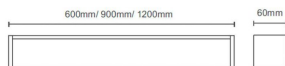

Scheme

Product

Real power (W)	24

Real luminous flux (Lm)	1800

Luminous efficiency (Lm/W)	75

Beam angle (°)	270

IP	44

Electrical class insulation	Class II

Colour	white

Control gear included	Yes

Control gear	ON/OFF

Flicker Free	Yes

Light source	LED

Type of LED	SMD

Colour temperature (K)	3000

Colour consistency (SDCM)	<3

CRI	>80