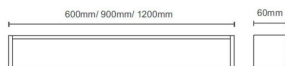

Ice

Lavov Bathroom fixture from the family Ice with a power of 24W and an optics 270 degrees . CCT 3000K. With a total lumen output of 1800 lm and a luminous efficiency of 75lm/W. ON/OFF driver. Made in die cast aluminum and finished in white color. IP44 degree of protection.

Item code	86.BF04.3301.01
Product type	Indoor
Category	Bathroom fixtures
Family	Ice

Pictograms

Scheme

Product

Real power (W)	24
Real luminous flux (Lm)	1800
Luminous efficiency (Lm/W)	75
Beam angle (°)	270
IP	44
Electrical class insulation	Class II
Colour	white
Control gear included	Yes
Control gear	ON/OFF
Flicker Free	Yes
Light source	LED
Type of LED	SMD
Colour temperature (K)	3000
Colour consistency (SDCM)	<3
CRI	>80