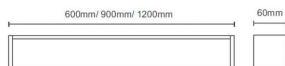

Ice

Lavov Bathroom fixture from the family Ice with a power of 24W and an optics 270 degrees . CCT 3000K. With a total lumen output of 1800 lm and a luminous efficiency of 75lm/W. ON/OFF driver. Made in die cast aluminum and finished in black color. IP44 degree of protection.

Pictograms

Scheme

Product

Real power (W)	24
-----------------------	-----------

Real luminous flux (Lm)	1800
--------------------------------	-------------

Luminous efficiency (Lm/W)	75
-----------------------------------	-----------