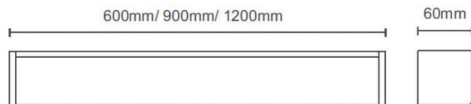

Scheme

Ice

Lavov Bathroom fixture from the family Ice with a power of 24W and an optics 270 degrees . CCT 3000K. With a total lumen output of 1800 lm and a luminous efficiency of 75lm/W. ON/OFF driver. Made in die cast aluminum and finished in black color. IP44 degree of protection.

Item code	86.BF04.3301.02
Product type	Indoor
Category	Bathroom fixtures
Family	Ice
Pictograms	

Product	
Real power (W)	24
Real luminous flux (Lm)	1800
Luminous efficiency (Lm/W)	75
Beam angle (°)	270
IP	44
Electrical class insulation	Class II
Colour	black
Control gear included	Yes
Control gear	ON/OFF
Flicker Free	Yes
Light source	LED
Type of LED	SMD
Colour temperature (K)	3000
Colour consistency (SDCM)	<3
CRI	>80