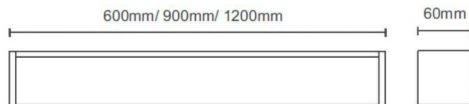

### Scheme

### Ice

Lavov Bathroom fixture from the family Ice with a power of 24W and an optics 270 degrees . CCT 3000K. With a total lumen output of 1800 lm and a luminous efficiency of 75lm/W. ON/OFF driver. Made in die cast aluminum and finished in black color. IP44 degree of protection.