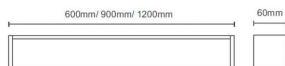

Ice

Lavov Bathroom fixture from the family Ice with a power of 24W and an optics 270 degrees . CCT 3000K. With a total lumen output of 1800 lm and a luminous efficiency of 75lm/W. ON/OFF driver. Made in die cast aluminum and finished in gold color. IP44 degree of protection.

Item code 86.BF04.3301.05

Product type Indoor

Category Bathroom fixtures

Family Ice

Pictograms

Scheme

Product

Real power (W) 24

Real luminous flux (Lm) 1800

Luminous efficiency (Lm/W) 75

Beam angle (°) 270

IP 44

Electrical class insulation Class II

Colour gold

Control gear included Yes

Control gear ON/OFF