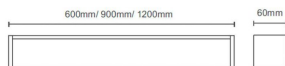

### Ice

Lavov Bathroom fixture from the family Ice with a power of 24W and an optics 270 degrees . CCT 3000K. With a total lumen output of 1800 lm and a luminous efficiency of 75lm/W. ON/OFF driver. Made in die cast aluminum and finished in gold color. IP44 degree of protection.

### Product

**Real power (W)** 24

**Real luminous flux (Lm)** 1800

**Luminous efficiency (Lm/W)** 75

**Beam angle (°)** 270

**IP** 44

**Electrical class insulation** Class II

**Colour** gold