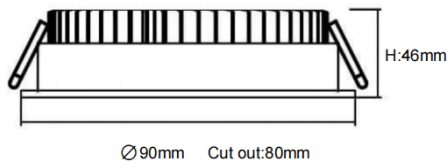

Scheme

Photometry

Item code	86.D001.1301.01
Product type	Indoor
Category	Downlights
Family	EASY
Pictograms	
Product	
Real power (W)	10
Real luminous flux (Lm)	1130
Luminous efficiency (Lm/W)	113
Beam angle (°)	100
Life time (h)	50000 h L80B10
IP	20
Electrical class insulation	Clas II
Colour	White
Control gear included	Yes
Control gear	ON/OFF
Flicker Free	Yes
Light source	LED
Type of LED	SMD
Colour temperature (K)	3000
Colour consistency (SDCM)	SDCM3
CRI	80