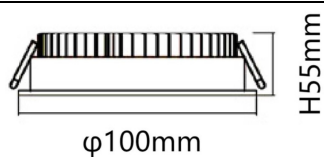

Scheme

Product

Real power (W) 7

Real luminous flux (Lm) 770

Luminous efficiency (Lm/W) 110

Beam angle (°) 80

Life time (h) 50000 h L80B10

IP 20

Electrical class insulation Clas II

Colour White

Control gear included Yes

Control gear ON/OFF

Flicker Free Yes

Light source LED

Type of LED SMD

Colour temperature (K) 3000

Colour consistency (SDCM) SDCM<3

CRI 80