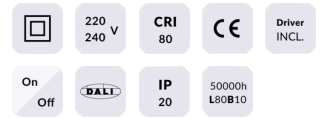

Pictograms