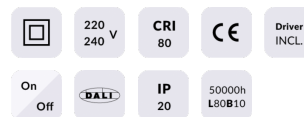

EASY

Lavov Downlights from the family BASIC ,power 7 W and CRI 80 with an optic 80 degrees made in Die Cast Aluminum finished in White with a real lumen output of 770lm and an efficiency of 110lm/W. ON/OFF driver.

Item code 86.D001.1301.01

Product type Indoor

Category Downlights

Family EASY

Pictograms

Scheme

Product

Real power (W) 7

Real luminous flux (Lm) 770

Luminous efficiency (Lm/W) 110

Beam angle (°) 80

Life time (h) 50000 h L80B10

IP 20

Electrical class insulation Clas II

Colour White

Control gear included Yes

Control gear ON/OFF

Flicker Free Yes

Light source LED

Type of LED SMD

Colour temperature (K) 3000

Colour consistency (SDCM) SDCM<3

CRI 80