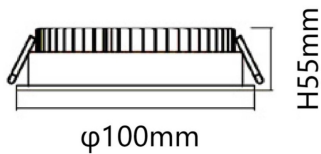

### EASY

Lavov Downlights from the family BASIC ,power 7 W and CRI 80 with an optic 80 degrees made in Die Cast Aluminum finished in White with a real lumen output of 770lm and an efficiency of 110lm/W. ON/OFF driver.

### Product

<b>Real power (W)</b>	<b>7</b>
<b>Real luminous flux (Lm)</b>	<b>770</b>
<b>Luminous efficiency (Lm/W)</b>	<b>110</b>
<b>Beam angle (°)</b>	<b>80</b>
<b>Life time (h)</b>	<b>50000 h L80B10</b>
<b>IP</b>	<b>20</b>
<b>Electrical class insulation</b>	<b>Clas II</b>
<b>Colour</b>	<b>White</b>
<b>Control gear included</b>	<b>Yes</b>
<b>Control gear</b>	<b>ON/OFF</b>
<b>Flicker Free</b>	<b>Yes</b>
<b>Light source</b>	<b>LED</b>
<b>Type of LED</b>	<b>SMD</b>
<b>Colour temperature (K)</b>	<b>3000</b>
<b>Colour consistency (SDCM)</b>	<b>SDCM&lt;3</b>
<b>CRI</b>	<b>80</b>