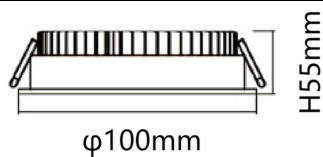

EASY

Lavov Downlights from the family BASIC ,power 7 W and CRI 80 with an optic 80 degrees made in Die Cast Aluminum finished in White with a real lumen output of 770lm and an efficiency of 110lm/W. ON/OFF driver.

Item code	86.D001.1301.01
Product type	Indoor
Category	Downlights
Family	EASY

Pictograms

Scheme

Product

Real power (W)	7
Real luminous flux (Lm)	770
Luminous efficiency (Lm/W)	110
Beam angle (°)	80
Life time (h)	50000 h L80B10
IP	20
Electrical class insulation	Clas II
Colour	White
Control gear included	Yes
Control gear	ON/OFF
Flicker Free	Yes
Light source	LED
Type of LED	SMD
Colour temperature (K)	3000
Colour consistency (SDCM)	SDCM<3
CRI	80