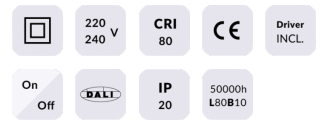

EASY

Lavov Downlights from the family BASIC ,power 7 W and CRI 80 with an optic 80 degrees made in Die Cast Aluminum finished in White with a real lumen output of 770lm and an efficiency of 110lm/W. ON/OFF driver.

Item code	86.D001.1301.01
Product type	Indoor
Category	Downlights
Family	EASY

Pictograms

Scheme

Product

Real power (W)	7
Real luminous flux (Lm)	770
Luminous efficiency (Lm/W)	110
Beam angle (°)	80
Life time (h)	50000 h L80B10
IP	20
Electrical class insulation	Clas II
Colour	White
Control gear included	Yes
Control gear	ON/OFF
Flicker Free	Yes
Light source	LED
Type of LED	SMD
Colour temperature (K)	3000
Colour consistency (SDCM)	SDCM<3
CRI	80