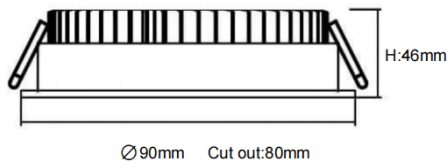

EASY

Lavov downlight from the family EASY with a power of 10W and a beam angle of 100. Finished in White colour. Dimensions $\varnothing 90 \times 46 \text{mm}$. With a total lumen output of 1130lm and a luminous efficacy of 113lm/W. Made in Die Cast Aluminum. Driver DALI. CCT 3000K.

Dimensions

Product dimensions (mm) $\varnothing 90 \times 46 \text{mm}$

Scheme

Photometry

Item code	86.D001.1303.01
Product type	Indoor
Category	Downlights
Family	EASY
Pictograms	
Product	
Real power (W)	10
Real luminous flux (Lm)	1130
Luminous efficiency (Lm/W)	113
Beam angle (&ordm;)	100
Life time (h)	50000 h L80B10
IP	20
Electrical class insulation	Clas II
Colour	White
Control gear included	Yes
Control gear	DALI
Flicker Free	Yes
Light source	LED
Type of LED	SMD
Colour temperature (K)	3000
Colour consistency (SDCM)	SDCM<3
CRI	80