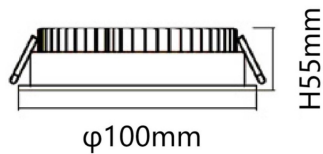

EASY

Lavov Downlights from the family BASIC ,power 7 W and CRI 80 with an optic 80 degrees made in Die Cast Aluminum finished in White with a real lumen output of 770lm and an efficiency of 110lm/W. DALI driver.

Item code 86.D001.1303.01

Product type Indoor

Category Downlights

Family EASY

Pictograms

Scheme

Photometry

Product

Real power (W) 7

Real luminous flux (Lm) 770

Luminous efficiency (Lm/W) 110

Beam angle (°) 80

Life time (h) 50000 h L80B10

IP 20

Electrical class insulation Clas II

Colour White

Control gear included Yes

Control gear DALI

Flicker Free Yes

Light source LED

Type of LED SMD

Colour temperature (K) 3000

Colour consistency (SDCM) SDCM<3

CRI 80