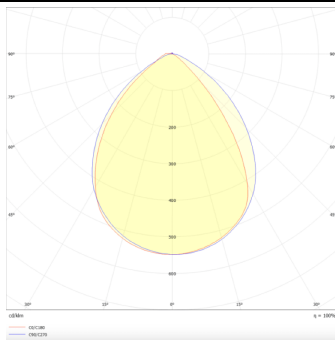

Photometry

Product

Real power (W) 7

Real luminous flux (Lm) 770

Luminous efficiency (Lm/W) 110

Beam angle (°) 80

Life time (h) 50000 h L80B10

IP 20

Electrical class insulation Clas II

Colour White

Control gear included Yes

Control gear DALI

Flicker Free Yes

Light source LED

Type of LED SMD

Colour temperature (K) 3000

Colour consistency (SDCM) SDCM<3

CRI 80