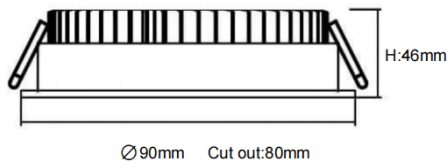

### EASY

Lavov downlight from the family EASY with a power of 10W and a beam angle of 100. Finished in White colour. Dimensions  $\varnothing 90 \times 46 \text{mm}$ . With a total lumen output of 1130lm and a luminous efficacy of 113lm/W. Made in Die Cast Aluminum. Driver DALI. CCT 3000K.

### Dimensions

Product dimensions (mm)  **$\varnothing 90 \times 46 \text{mm}$**

### Photometry

Item code	86.D001.1303.01
Product type	Indoor
Category	Downlights
Family	EASY
Pictograms	

Product	
Real power (W)	10
Real luminous flux (Lm)	1130
Luminous efficiency (Lm/W)	113
Beam angle (°)	100
Life time (h)	50000 h L80B10
IP	20
Electrical class insulation	Clas II
Colour	White
Control gear included	Yes
Control gear	DALI
Flicker Free	Yes
Light source	LED
Type of LED	SMD
Colour temperature (K)	3000
Colour consistency (SDCM)	SDCM3
CRI	80