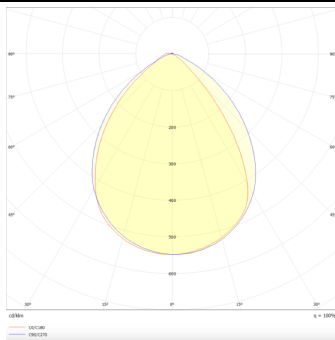

Item code	86.D001.1303.01
Product type	Indoor
Category	Downlights
Family	EASY

Pictograms

Scheme

Photometry

Product

Real power (W)	7
Real luminous flux (Lm)	770
Luminous efficiency (Lm/W)	110
Beam angle (°)	80
Life time (h)	50000 h L80B10
IP	20
Electrical class insulation	Clas II
Colour	White
Control gear included	Yes
Control gear	DALI
Flicker Free	Yes
Light source	LED
Type of LED	SMD
Colour temperature (K)	3000
Colour consistency (SDCM)	SDCM<3
CRI	80