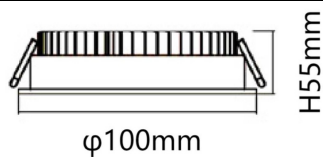

EASY

Lavov Downlights from the family BASIC ,power 7 W and CRI 80 with an optic 80 degrees made in Die Cast Aluminum finished in White with a real lumen output of 770lm and an efficiency of 110lm/W. DALI driver.

Item code	86.D001.1303.01
Product type	Indoor
Category	Downlights
Family	EASY

Pictograms

Scheme

Photometry

Product

Real power (W)	7
Real luminous flux (Lm)	770
Luminous efficiency (Lm/W)	110
Beam angle (°)	80
Life time (h)	50000 h L80B10
IP	20
Electrical class insulation	Clas II
Colour	White
Control gear included	Yes
Control gear	DALI
Flicker Free	Yes
Light source	LED
Type of LED	SMD
Colour temperature (K)	3000
Colour consistency (SDCM)	SDCM<3
CRI	80