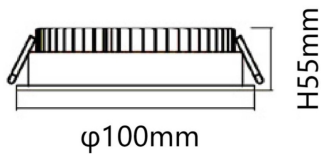

EASY

Lavov Downlights from the family BASIC ,power 7 W and CRI 80 with an optic 80 degrees made in Die Cast Aluminum finished in White with a real lumen output of 770lm and an efficiency of 110lm/W. DALI driver.

Item code	86.D001.1303.01
Product type	Indoor
Category	Downlights
Family	EASY

Pictograms

Scheme

Photometry

Product

Real power (W)	7
Real luminous flux (Lm)	770
Luminous efficiency (Lm/W)	110
Beam angle (°)	80
Life time (h)	50000 h L80B10
IP	20
Electrical class insulation	Clas II
Colour	White
Control gear included	Yes
Control gear	DALI
Flicker Free	Yes
Light source	LED
Type of LED	SMD
Colour temperature (K)	3000
Colour consistency (SDCM)	SDCM<3
CRI	80