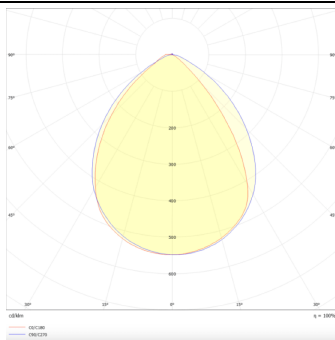

Item code	86.D001.1303.01
Product type	Indoor
Category	Downlights
Family	EASY

Pictograms

Scheme

Photometry

Product

Real power (W)	7
Real luminous flux (Lm)	770
Luminous efficiency (Lm/W)	110
Beam angle (°)	80
Life time (h)	50000 h L80B10
IP	20
Electrical class insulation	Clas II
Colour	White
Control gear included	Yes
Control gear	DALI
Flicker Free	Yes
Light source	LED
Type of LED	SMD
Colour temperature (K)	3000
Colour consistency (SDCM)	SDCM<3
CRI	80