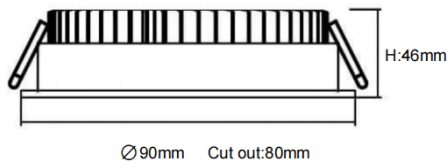

EASY

Lavov downlight from the family EASY with a power of 10W and a beam angle of 100. Finished in White colour. Dimensions $\varnothing 90 \times 46 \text{mm}$. With a total lumen output of 1130lm and a luminous efficacy of 113lm/W. Made in Die Cast Aluminum. Driver ON/OFF. CCT 4000K.

Dimensions

Product dimensions (mm) $\varnothing 90 \times 46 \text{mm}$

Scheme

Photometry

| | |
|------------------------------------|------------------------|
| Item code | 86.D001.1401.01 |
| Product type | Indoor |
| Category | Downlights |
| Family | EASY |
| Pictograms | |
| Product | |
| Real power (W) | 10 |
| Real luminous flux (Lm) | 1130 |
| Luminous efficiency (Lm/W) | 113 |
| Beam angle (&ordm;) | 100 |
| Life time (h) | 50000 h L80B10 |
| IP | 20 |
| Electrical class insulation | Clas II |
| Colour | White |
| Control gear included | Yes |
| Control gear | ON/OFF |
| Flicker Free | Yes |
| Light source | LED |
| Type of LED | SMD |
| Colour temperature (K) | 4000 |
| Colour consistency (SDCM) | SDCM<3 |
| CRI | 80 |