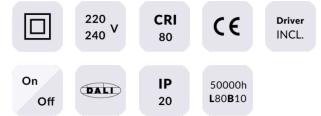

EASY

Lavov Downlights from the family BASIC ,power 7 W and CRI 80 with an optic 80 degrees made in Die Cast Aluminum finished in White with a real lumen output of 770lm and an efficiency of 110lm/W. ON/OFF driver.

Item code	86.D001.1401.01
Product type	Indoor
Category	Downlights
Family	EASY

Pictograms

Scheme

Product

Real power (W)	7
Real luminous flux (Lm)	770
Luminous efficiency (Lm/W)	110
Beam angle (°)	80
Life time (h)	50000 h L80B10
IP	20
Electrical class insulation	Clas II
Colour	White
Control gear included	Yes
Control gear	ON/OFF
Flicker Free	Yes
Light source	LED
Type of LED	SMD
Colour temperature (K)	4000
Colour consistency (SDCM)	SDCM<3
CRI	80