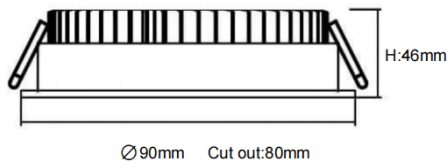

EASY

Lavov downlight from the family EASY with a power of 10W and a beam angle of 100. Finished in White colour. Dimensions $\varnothing 90 \times 46 \text{mm}$. With a total lumen output of 1130lm and a luminous efficacy of 113lm/W. Made in Die Cast Aluminum. Driver ON/OFF. CCT 4000K.

Dimensions

Product dimensions (mm) $\varnothing 90 \times 46 \text{mm}$

Scheme

Photometry

Item code	86.D001.1401.01
Product type	Indoor
Category	Downlights
Family	EASY
Pictograms	

Product	
Real power (W)	10
Real luminous flux (Lm)	1130
Luminous efficiency (Lm/W)	113
Beam angle ($^{\circ}$)	100
Life time (h)	50000 h L80B10
IP	20
Electrical class insulation	Clas II
Colour	White
Control gear included	Yes
Control gear	ON/OFF
Flicker Free	Yes
Light source	LED
Type of LED	SMD
Colour temperature (K)	4000
Colour consistency (SDCM)	SDCM3
CRI	80