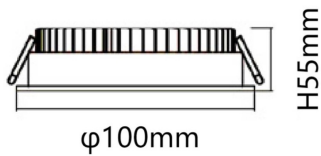

EASY

Lavov Downlights from the family BASIC ,power 7 W and CRI 80 with an optic 80 degrees made in Die Cast Aluminum finished in White with a real lumen output of 770lm and an efficiency of 110lm/W. ON/OFF driver.

Item code	86.D001.1401.01
Product type	Indoor
Category	Downlights
Family	EASY

Pictograms

Scheme

Product

Real power (W)	7
Real luminous flux (Lm)	770
Luminous efficiency (Lm/W)	110
Beam angle (°)	80
Life time (h)	50000 h L80B10
IP	20
Electrical class insulation	Clas II
Colour	White
Control gear included	Yes
Control gear	ON/OFF
Flicker Free	Yes
Light source	LED
Type of LED	SMD
Colour temperature (K)	4000
Colour consistency (SDCM)	SDCM<3
CRI	80