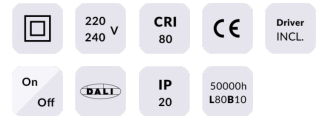

### EASY

Lavov Downlights from the family BASIC ,power 7 W and CRI 80 with an optic 80 degrees made in Die Cast Aluminum finished in White with a real lumen output of 770lm and an efficiency of 110lm/W. ON/OFF driver.

### Scheme

<b>Product</b>	
<b>Real power (W)</b>	<b>7</b>
<b>Real luminous flux (Lm)</b>	<b>770</b>
<b>Luminous efficiency (Lm/W)</b>	<b>110</b>
<b>Beam angle (°)</b>	<b>80</b>
<b>Life time (h)</b>	<b>50000 h L80B10</b>
<b>IP</b>	<b>20</b>
<b>Electrical class insulation</b>	<b>Clas II</b>
<b>Colour</b>	<b>White</b>
<b>Control gear included</b>	<b>Yes</b>
<b>Control gear</b>	<b>ON/OFF</b>
<b>Flicker Free</b>	<b>Yes</b>
<b>Light source</b>	<b>LED</b>
<b>Type of LED</b>	<b>SMD</b>
<b>Colour temperature (K)</b>	<b>4000</b>
<b>Colour consistency (SDCM)</b>	<b>SDCM&lt;3</b>
<b>CRI</b>	<b>80</b>