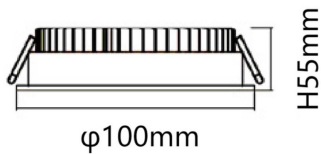

EASY

Lavov Downlights from the family BASIC ,power 7 W and CRI 80 with an optic 80 degrees made in Die Cast Aluminum finished in White with a real lumen output of 770lm and an efficiency of 110lm/W. ON/OFF driver.

Item code	86.D001.1401.01
Product type	Indoor
Category	Downlights
Family	EASY

Pictograms

Scheme

Product

Real power (W)	7
Real luminous flux (Lm)	770
Luminous efficiency (Lm/W)	110
Beam angle (°)	80
Life time (h)	50000 h L80B10
IP	20
Electrical class insulation	Clas II
Colour	White
Control gear included	Yes
Control gear	ON/OFF
Flicker Free	Yes
Light source	LED
Type of LED	SMD
Colour temperature (K)	4000
Colour consistency (SDCM)	SDCM<3
CRI	80