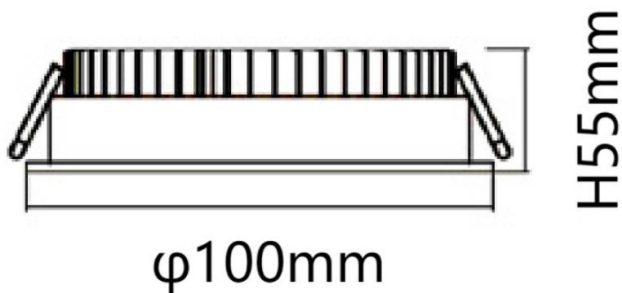

### EASY

Lavov Downlights from the family BASIC ,power 7 W and CRI 80 with an optic 80 degrees made in Die Cast Aluminum finished in White with a real lumen output of 770lm and an efficiency of 110lm/W. ON/OFF driver.

### Scheme

Product	
Real power (W)	7
Real luminous flux (Lm)	770
Luminous efficiency (Lm/W)	110
Beam angle (°)	80
Life time (h)	50000 h L80B10
IP	20
Electrical class insulation	Clas II
Colour	White
Control gear included	Yes
Control gear	ON/OFF
Flicker Free	Yes
Light source	LED
Type of LED	SMD
Colour temperature (K)	4000
Colour consistency (SDCM)	SDCM<3
CRI	80