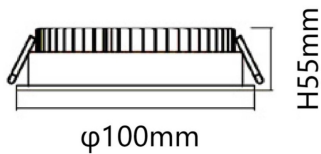

### EASY

Lavov Downlights from the family BASIC ,power 7 W and CRI 80 with an optic 80 degrees made in Die Cast Aluminum finished in White with a real lumen output of 770lm and an efficiency of 110lm/W. ON/OFF driver.

### Scheme

<b>Product</b>	
<b>Real power (W)</b>	<b>7</b>
<b>Real luminous flux (Lm)</b>	<b>770</b>
<b>Luminous efficiency (Lm/W)</b>	<b>110</b>
<b>Beam angle (°)</b>	<b>80</b>
<b>Life time (h)</b>	<b>50000 h L80B10</b>
<b>IP</b>	<b>20</b>
<b>Electrical class insulation</b>	<b>Clas II</b>
<b>Colour</b>	<b>White</b>
<b>Control gear included</b>	<b>Yes</b>
<b>Control gear</b>	<b>ON/OFF</b>
<b>Flicker Free</b>	<b>Yes</b>
<b>Light source</b>	<b>LED</b>
<b>Type of LED</b>	<b>SMD</b>
<b>Colour temperature (K)</b>	<b>4000</b>
<b>Colour consistency (SDCM)</b>	<b>SDCM&lt;3</b>
<b>CRI</b>	<b>80</b>