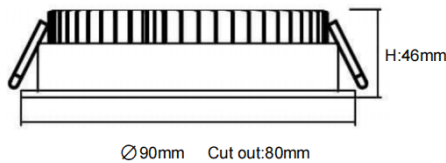

EASY

Lavov downlight from the family EASY with a power of 10W and a beam angle of 100. Finished in White colour. Dimensions $\varnothing 90 \times 46 \text{mm}$. With a total lumen output of 1130lm and a luminous efficacy of 113lm/W. Made in Die Cast Aluminum. Driver DALI. CCT 4000K.

Dimensions

Product dimensions (mm) $\varnothing 90 \times 46 \text{mm}$

Scheme

Photometry

Item code	86.D001.1403.01
Product type	Indoor
Category	Downlights
Family	EASY
Pictograms	
Product	
Real power (W)	10
Real luminous flux (Lm)	1130
Luminous efficiency (Lm/W)	113
Beam angle (°)	100
Life time (h)	50000 h L80B10
IP	20
Electrical class insulation	Clas II
Colour	White
Control gear included	Yes
Control gear	DALI
Flicker Free	Yes
Light source	LED
Type of LED	SMD
Colour temperature (K)	4000
Colour consistency (SDCM)	SDCM3
CRI	80