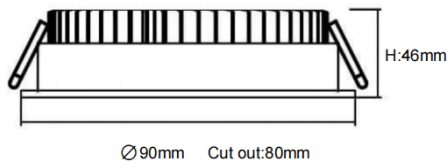

EASY

Lavov downlight from the family EASY with a power of 10W and a beam angle of 100. Finished in White colour. Dimensions $\varnothing 90 \times 46 \text{mm}$. With a total lumen output of 1130lm and a luminous efficacy of 113lm/W. Made in Die Cast Aluminum. Driver DALI. CCT 4000K.

Dimensions

Product dimensions (mm) **$\varnothing 90 \times 46 \text{mm}$**

Scheme

Photometry

Item code	86.D001.1403.01
Product type	Indoor
Category	Downlights
Family	EASY
Pictograms	
Product	
Real power (W)	10
Real luminous flux (Lm)	1130
Luminous efficiency (Lm/W)	113
Beam angle (&ordm;)	100
Life time (h)	50000 h L80B10
IP	20
Electrical class insulation	Clas II
Colour	White
Control gear included	Yes
Control gear	DALI
Flicker Free	Yes
Light source	LED
Type of LED	SMD
Colour temperature (K)	4000
Colour consistency (SDCM)	SDCM<3
CRI	80