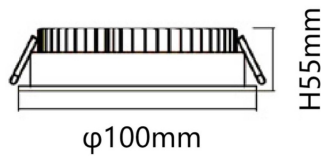

EASY

Lavov Downlights from the family BASIC ,power 7 W and CRI 80 with an optic 80 degrees made in Die Cast Aluminum finished in White with a real lumen output of 770lm and an efficiency of 110lm/W. DALI driver.

Item code	86.D001.1403.01
Product type	Indoor
Category	Downlights
Family	EASY

Pictograms	

Scheme

Photometry

Product	
Real power (W)	7
Real luminous flux (Lm)	770
Luminous efficiency (Lm/W)	110
Beam angle (°)	80
Life time (h)	50000 h L80B10
IP	20
Electrical class insulation	Clas II
Colour	White
Control gear included	Yes
Control gear	DALI
Flicker Free	Yes
Light source	LED
Type of LED	SMD
Colour temperature (K)	4000
Colour consistency (SDCM)	SDCM<3
CRI	80