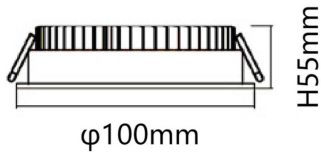

**EASY**

Lavov Downlights from the family BASIC ,power 7 W and CRI 80 with an optic 80 degrees made in Die Cast Aluminum finished in White with a real lumen output of 770lm and an efficiency of 110lm/W. DALI driver.

**Scheme**

**Photometry**

<b>Product</b>	
<b>Real power (W)</b>	<b>7</b>
<b>Real luminous flux (Lm)</b>	<b>770</b>
<b>Luminous efficiency (Lm/W)</b>	<b>110</b>
<b>Beam angle (°)</b>	<b>80</b>
<b>Life time (h)</b>	<b>50000 h L80B10</b>
<b>IP</b>	<b>20</b>
<b>Electrical class insulation</b>	<b>Clas II</b>
<b>Colour</b>	<b>White</b>
<b>Control gear included</b>	<b>Yes</b>
<b>Control gear</b>	<b>DALI</b>
<b>Flicker Free</b>	<b>Yes</b>
<b>Light source</b>	<b>LED</b>
<b>Type of LED</b>	<b>SMD</b>
<b>Colour temperature (K)</b>	<b>4000</b>
<b>Colour consistency (SDCM)</b>	<b>SDCM&lt;3</b>
<b>CRI</b>	<b>80</b>