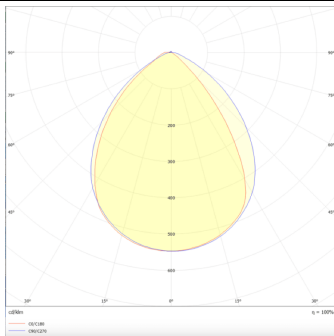

EASY

Lavov Downlights from the family BASIC ,power 7 W and CRI 80 with an optic 80 degrees made in Die Cast Aluminum finished in White with a real lumen output of 770lm and an efficiency of 110lm/W. DALI driver.

Item code	86.D001.1403.01
Product type	Indoor
Category	Downlights
Family	EASY

Pictograms	

Scheme

Photometry

Product	
Real power (W)	7
Real luminous flux (Lm)	770
Luminous efficiency (Lm/W)	110
Beam angle (°)	80
Life time (h)	50000 h L80B10
IP	20
Electrical class insulation	Clas II
Colour	White
Control gear included	Yes
Control gear	DALI
Flicker Free	Yes
Light source	LED
Type of LED	SMD
Colour temperature (K)	4000
Colour consistency (SDCM)	SDCM<3
CRI	80