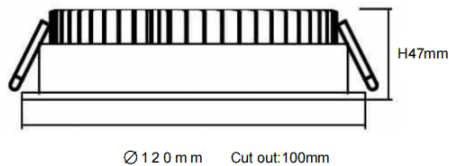

EASY

Lavov downlight from the family EASY with a power of 15W and a beam angle of 100. Finished in White colour. Dimensions $\varnothing 120 \times 47 \text{mm}$. With a total lumen output of 1680lm and a luminous efficacy of 112lm/W. Made in Die Cast Aluminum. Driver ON/OFF. CCT 3000K.

Dimensions

Product dimensions (mm) $\varnothing 120 \times 47 \text{mm}$

Scheme

Photometry

Item code	86.D001.2301.01
Product type	Indoor
Category	Downlights
Family	EASY
Pictograms	

Product	
Real power (W)	15
Real luminous flux (Lm)	1680
Luminous efficiency (Lm/W)	112
Beam angle (º)	100
Life time (h)	50000 h L80B10
IP	20
Electrical class insulation	Clas II
Colour	White
Control gear included	Yes
Control gear	ON/OFF
Flicker Free	Yes
Light source	LED
Type of LED	SMD
Colour temperature (K)	3000
Colour consistency (SDCM)	SDCM<3
CRI	80