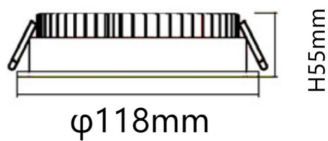

EASY

Lavov Downlights from the family BASIC ,power 10 W and CRI 80 with an optic 80 degrees made in Die Cast Aluminum finished in White with a real lumen output of 1100lm and an efficiency of 110lm/W. ON/OFF driver.

Item code	86.D001.2301.01
Product type	Indoor
Category	Downlights
Family	EASY

Pictograms

Scheme

Product

Real power (W)	10
Real luminous flux (Lm)	1100
Luminous efficiency (Lm/W)	110
Beam angle (°)	80
Life time (h)	50000 h L80B10
IP	20
Electrical class insulation	Clas II
Colour	White
Control gear included	Yes
Control gear	ON/OFF
Flicker Free	Yes
Light source	LED
Type of LED	SMD
Colour temperature (K)	3000
Colour consistency (SDCM)	SDCM<3
CRI	80