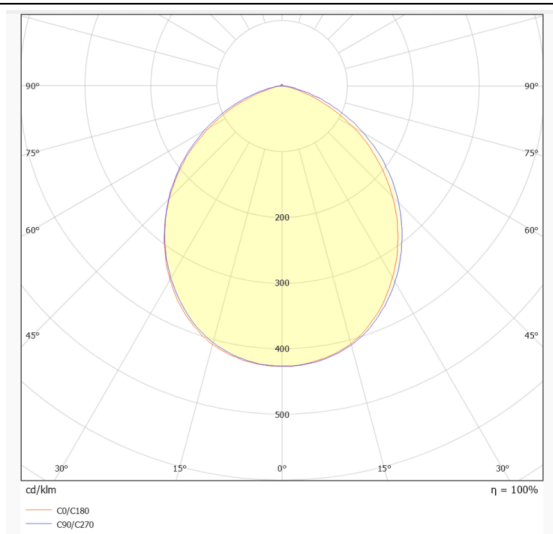

EASY

Lavov downlight from the family EASY with a power of 15W and a beam angle of 100. Finished in White colour. Dimensions $\varnothing 120 \times 47 \text{mm}$. With a total lumen output of 1680lm and a luminous efficacy of 112lm/W. Made in Die Cast Aluminum. Driver ON/OFF. CCT 3000K.

Dimensions

Product dimensions (mm) $\varnothing 120 \times 47 \text{mm}$

Scheme

Photometry

Item code	86.D001.2301.01
Product type	Indoor
Category	Downlights
Family	EASY
Pictograms	

Product	
Real power (W)	15
Real luminous flux (Lm)	1680
Luminous efficiency (Lm/W)	112
Beam angle (º)	100
Life time (h)	50000 h L80B10
IP	20
Electrical class insulation	Clas II
Colour	White
Control gear included	Yes
Control gear	ON/OFF
Flicker Free	Yes
Light source	LED
Type of LED	SMD
Colour temperature (K)	3000
Colour consistency (SDCM)	SDCM<3
CRI	80