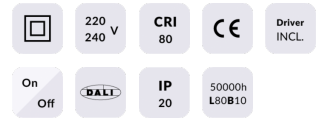

EASY

Lavov Downlights from the family BASIC ,power 10 W and CRI 80 with an optic 80 degrees made in Die Cast Aluminum finished in White with a real lumen output of 1100lm and an efficiency of 110lm/W. ON/OFF driver.

Item code	86.D001.2301.01
Product type	Indoor
Category	Downlights
Family	EASY

Pictograms

Scheme

Product

Real power (W)	10
Real luminous flux (Lm)	1100
Luminous efficiency (Lm/W)	110
Beam angle (°)	80
Life time (h)	50000 h L80B10
IP	20
Electrical class insulation	Clas II
Colour	White
Control gear included	Yes
Control gear	ON/OFF
Flicker Free	Yes
Light source	LED
Type of LED	SMD
Colour temperature (K)	3000
Colour consistency (SDCM)	SDCM<3
CRI	80