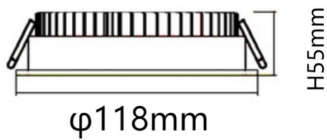

EASY

Lavov Downlights from the family BASIC ,power 10 W and CRI 80 with an optic 80 degrees made in Die Cast Aluminum finished in White with a real lumen output of 1100lm and an efficiency of 110lm/W. ON/OFF driver.

Item code	86.D001.2301.01
Product type	Indoor
Category	Downlights
Family	EASY

Pictograms

Scheme

Product

Real power (W)	10
Real luminous flux (Lm)	1100
Luminous efficiency (Lm/W)	110
Beam angle (°)	80
Life time (h)	50000 h L80B10
IP	20
Electrical class insulation	Clas II
Colour	White
Control gear included	Yes
Control gear	ON/OFF
Flicker Free	Yes
Light source	LED
Type of LED	SMD
Colour temperature (K)	3000
Colour consistency (SDCM)	SDCM<3
CRI	80