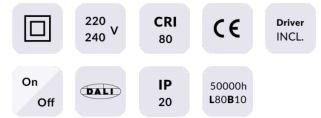

EASY

Lavov Downlights from the family BASIC ,power 10 W and CRI 80 with an optic 80 degrees made in Die Cast Aluminum finished in White with a real lumen output of 1100lm and an efficiency of 110lm/W. ON/OFF driver.

Item code	86.D001.2301.01
Product type	Indoor
Category	Downlights
Family	EASY

Pictograms

Scheme

Product

Real power (W)	10
Real luminous flux (Lm)	1100
Luminous efficiency (Lm/W)	110
Beam angle (°)	80
Life time (h)	50000 h L80B10
IP	20
Electrical class insulation	Clas II
Colour	White
Control gear included	Yes
Control gear	ON/OFF
Flicker Free	Yes
Light source	LED
Type of LED	SMD
Colour temperature (K)	3000
Colour consistency (SDCM)	SDCM<3
CRI	80