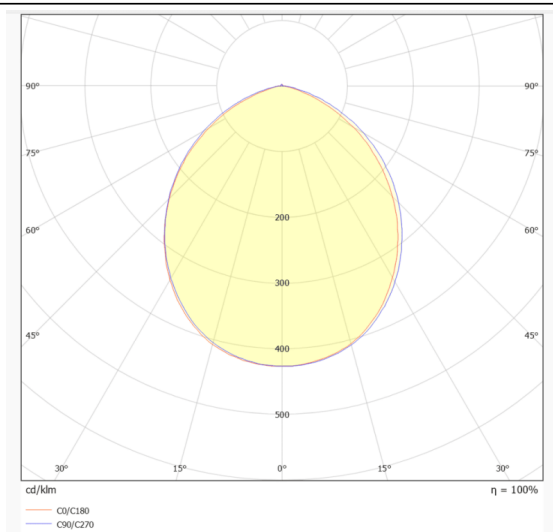

EASY

Lavov downlight from the family EASY with a power of 15W and a beam angle of 100. Finished in White colour. Dimensions $\varnothing 120 \times 47 \text{mm}$. With a total lumen output of 1680lm and a luminous efficacy of 112lm/W. Made in Die Cast Aluminum. Driver ON/OFF. CCT 3000K.

Dimensions

Product dimensions (mm) $\varnothing 120 \times 47 \text{mm}$

Scheme

Photometry

Item code	86.D001.2301.01
Product type	Indoor
Category	Downlights
Family	EASY
Pictograms	

Product	
Real power (W)	15
Real luminous flux (Lm)	1680
Luminous efficiency (Lm/W)	112
Beam angle (°)	100
Life time (h)	50000 h L80B10
IP	20
Electrical class insulation	Clas II
Colour	White
Control gear included	Yes
Control gear	ON/OFF
Flicker Free	Yes
Light source	LED
Type of LED	SMD
Colour temperature (K)	3000
Colour consistency (SDCM)	SDCM3
CRI	80