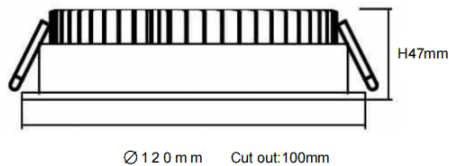

EASY

Lavov downlight from the family EASY with a power of 15W and a beam angle of 100. Finished in White colour. Dimensions $\varnothing 120 \times 47 \text{mm}$. With a total lumen output of 1680lm and a luminous efficacy of 112lm/W. Made in Die Cast Aluminum. Driver ON/OFF. CCT 3000K.

Dimensions

Product dimensions (mm) $\varnothing 120 \times 47 \text{mm}$

Scheme

Photometry

Item code	86.D001.2301.01
Product type	Indoor
Category	Downlights
Family	EASY
Pictograms	

Product	
Real power (W)	15
Real luminous flux (Lm)	1680
Luminous efficiency (Lm/W)	112
Beam angle (°)	100
Life time (h)	50000 h L80B10
IP	20
Electrical class insulation	Clas II
Colour	White
Control gear included	Yes
Control gear	ON/OFF
Flicker Free	Yes
Light source	LED
Type of LED	SMD
Colour temperature (K)	3000
Colour consistency (SDCM)	SDCM3
CRI	80