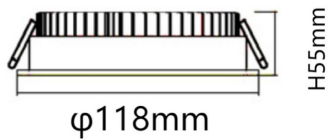

EASY

Lavov Downlights from the family BASIC ,power 10 W and CRI 80 with an optic 80 degrees made in Die Cast Aluminum finished in White with a real lumen output of 1100lm and an efficiency of 110lm/W. ON/OFF driver.

Item code	86.D001.2301.01
Product type	Indoor
Category	Downlights
Family	EASY

Pictograms

Scheme

Product

Real power (W)	10
Real luminous flux (Lm)	1100
Luminous efficiency (Lm/W)	110
Beam angle (°)	80
Life time (h)	50000 h L80B10
IP	20
Electrical class insulation	Clas II
Colour	White
Control gear included	Yes
Control gear	ON/OFF
Flicker Free	Yes
Light source	LED
Type of LED	SMD
Colour temperature (K)	3000
Colour consistency (SDCM)	SDCM<3
CRI	80