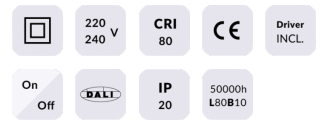

### EASY

Lavov Downlights from the family BASIC ,power 10 W and CRI 80 with an optic 80 degrees made in Die Cast Aluminum finished in White with a real lumen output of 1100lm and an efficiency of 110lm/W. DALI driver.

### Product

<b>Real power (W)</b>	<b>10</b>
<b>Real luminous flux (Lm)</b>	<b>1100</b>
<b>Luminous efficiency (Lm/W)</b>	<b>110</b>
<b>Beam angle (°)</b>	<b>80</b>
<b>Life time (h)</b>	<b>50000 h L80B10</b>
<b>IP</b>	<b>20</b>
<b>Electrical class insulation</b>	<b>Clas II</b>
<b>Colour</b>	<b>White</b>
<b>Control gear included</b>	<b>Yes</b>
<b>Control gear</b>	<b>DALI</b>
<b>Flicker Free</b>	<b>Yes</b>
<b>Light source</b>	<b>LED</b>
<b>Type of LED</b>	<b>SMD</b>
<b>Colour temperature (K)</b>	<b>3000</b>
<b>Colour consistency (SDCM)</b>	<b>SDCM&lt;3</b>
<b>CRI</b>	<b>80</b>