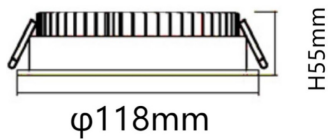

EASY

Lavov Downlights from the family BASIC ,power 10 W and CRI 80 with an optic 80 degrees made in Die Cast Aluminum finished in White with a real lumen output of 1100lm and an efficiency of 110lm/W. DALI driver.

Item code 86.D001.2303.01

Product type Indoor

Category Downlights

Family EASY

Pictograms

Scheme

Photometry

Product

Real power (W) 10

Real luminous flux (Lm) 1100

Luminous efficiency (Lm/W) 110

Beam angle (°) 80

Life time (h) 50000 h L80B10

IP 20

Electrical class insulation Clas II

Colour White

Control gear included Yes

Control gear DALI

Flicker Free Yes

Light source LED

Type of LED SMD

Colour temperature (K) 3000

Colour consistency (SDCM) SDCM<3

CRI 80