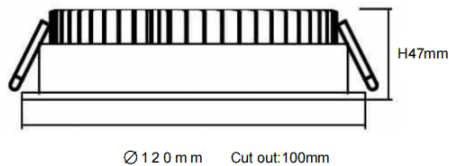

EASY

Lavov downlight from the family EASY with a power of 15W and a beam angle of 100. Finished in White colour. Dimensions $\varnothing 120 \times 47 \text{mm}$. With a total lumen output of 1680lm and a luminous efficacy of 112lm/W. Made in Die Cast Aluminum. Driver DALI. CCT 3000K.

Dimensions

Product dimensions (mm) $\varnothing 120 \times 47 \text{mm}$

Scheme

Photometry

Item code	86.D001.2303.01
Product type	Indoor
Category	Downlights
Family	EASY
Pictograms	

Product	
Real power (W)	15
Real luminous flux (Lm)	1680
Luminous efficiency (Lm/W)	112
Beam angle (º)	100
Life time (h)	50000 h L80B10
IP	20
Electrical class insulation	Clas II
Colour	White
Control gear included	Yes
Control gear	DALI
Flicker Free	Yes
Light source	LED
Type of LED	SMD
Colour temperature (K)	3000
Colour consistency (SDCM)	SDCM<3
CRI	80