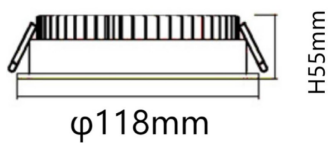

EASY

Lavov Downlights from the family BASIC ,power 10 W and CRI 80 with an optic 80 degrees made in Die Cast Aluminum finished in White with a real lumen output of 1100lm and an efficiency of 110lm/W. DALI driver.

Item code	86.D001.2303.01
Product type	Indoor
Category	Downlights
Family	EASY

Pictograms

Product

Real power (W)	10
Real luminous flux (Lm)	1100
Luminous efficiency (Lm/W)	110
Beam angle (°)	80
Life time (h)	50000 h L80B10
IP	20
Electrical class insulation	Clas II
Colour	White
Control gear included	Yes
Control gear	DALI
Flicker Free	Yes
Light source	LED
Type of LED	SMD
Colour temperature (K)	3000
Colour consistency (SDCM)	SDCM<3
CRI	80

Scheme

Photometry