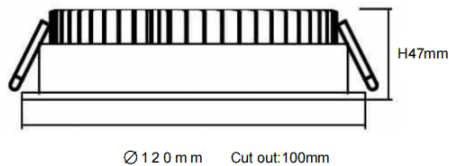

EASY

Lavov downlight from the family EASY with a power of 15W and a beam angle of 100. Finished in White colour. Dimensions $\varnothing 120 \times 47 \text{mm}$. With a total lumen output of 1680lm and a luminous efficacy of 112lm/W. Made in Die Cast Aluminum. Driver DALI. CCT 3000K.

Dimensions

Product dimensions (mm) $\varnothing 120 \times 47 \text{mm}$

Scheme

Photometry

Item code	86.D001.2303.01
Product type	Indoor
Category	Downlights
Family	EASY
Pictograms	

Product	
Real power (W)	15
Real luminous flux (Lm)	1680
Luminous efficiency (Lm/W)	112
Beam angle (°)	100
Life time (h)	50000 h L80B10
IP	20
Electrical class insulation	Clas II
Colour	White
Control gear included	Yes
Control gear	DALI
Flicker Free	Yes
Light source	LED
Type of LED	SMD
Colour temperature (K)	3000
Colour consistency (SDCM)	SDCM3
CRI	80