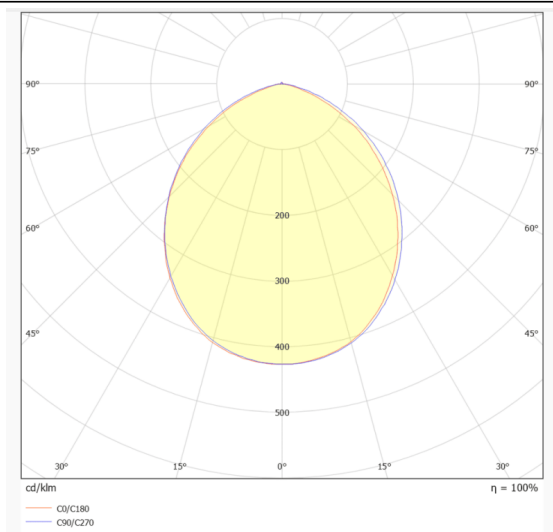

EASY

Lavov downlight from the family EASY with a power of 15W and a beam angle of 100. Finished in White colour. Dimensions $\varnothing 120 \times 47 \text{mm}$. With a total lumen output of 1680lm and a luminous efficacy of 112lm/W. Made in Die Cast Aluminum. Driver DALI. CCT 3000K.

Dimensions

Product dimensions (mm) $\varnothing 120 \times 47 \text{mm}$

Scheme

Photometry

Item code	86.D001.2303.01
Product type	Indoor
Category	Downlights
Family	EASY
Pictograms	

Product	
Real power (W)	15
Real luminous flux (Lm)	1680
Luminous efficiency (Lm/W)	112
Beam angle (º)	100
Life time (h)	50000 h L80B10
IP	20
Electrical class insulation	Clas II
Colour	White
Control gear included	Yes
Control gear	DALI
Flicker Free	Yes
Light source	LED
Type of LED	SMD
Colour temperature (K)	3000
Colour consistency (SDCM)	SDCM<3
CRI	80