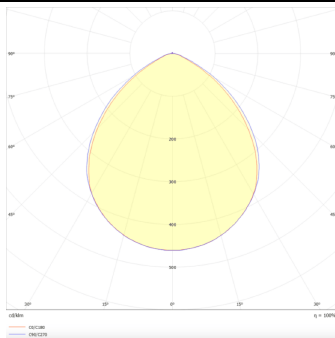

Photometry

Product

Real power (W) 10

Real luminous flux (Lm) 1100

Luminous efficiency (Lm/W) 110

Beam angle (°) 80

Life time (h) 50000 h L80B10

IP 20

Electrical class insulation Clas II

Colour White

Control gear included Yes

Control gear DALI

Flicker Free Yes

Light source LED

Type of LED SMD

Colour temperature (K) 3000

Colour consistency (SDCM) SDCM<3

CRI 80