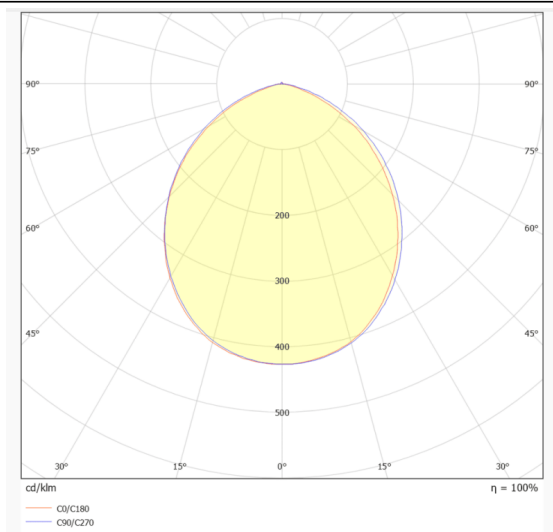

EASY

Lavov downlight from the family EASY with a power of 15W and a beam angle of 100. Finished in White colour. Dimensions $\varnothing 120 \times 47 \text{mm}$. With a total lumen output of 1680lm and a luminous efficacy of 112lm/W. Made in Die Cast Aluminum. Driver DALI. CCT 3000K.

Dimensions

Product dimensions (mm) $\varnothing 120 \times 47 \text{mm}$

Scheme

Photometry

Item code	86.D001.2303.01
Product type	Indoor
Category	Downlights
Family	EASY
Pictograms	

Product	
Real power (W)	15
Real luminous flux (Lm)	1680
Luminous efficiency (Lm/W)	112
Beam angle (°)	100
Life time (h)	50000 h L80B10
IP	20
Electrical class insulation	Clas II
Colour	White
Control gear included	Yes
Control gear	DALI
Flicker Free	Yes
Light source	LED
Type of LED	SMD
Colour temperature (K)	3000
Colour consistency (SDCM)	SDCM3
CRI	80