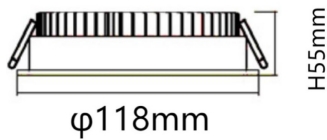

EASY

Lavov Downlights from the family BASIC ,power 10 W and CRI 80 with an optic 80 degrees made in Die Cast Aluminum finished in White with a real lumen output of 1100lm and an efficiency of 110lm/W. DALI driver.

Item code 86.D001.2303.01

Product type Indoor

Category Downlights

Family EASY

Pictograms

Scheme

Product

Real power (W) 10

Real luminous flux (Lm) 1100

Luminous efficiency (Lm/W) 110

Beam angle (°) 80

Life time (h) 50000 h L80B10

IP 20

Electrical class insulation Clas II

Colour White

Control gear included Yes

Control gear DALI

Flicker Free Yes

Light source LED

Type of LED SMD

Colour temperature (K) 3000

Colour consistency (SDCM) SDCM<3

CRI 80

Photometry