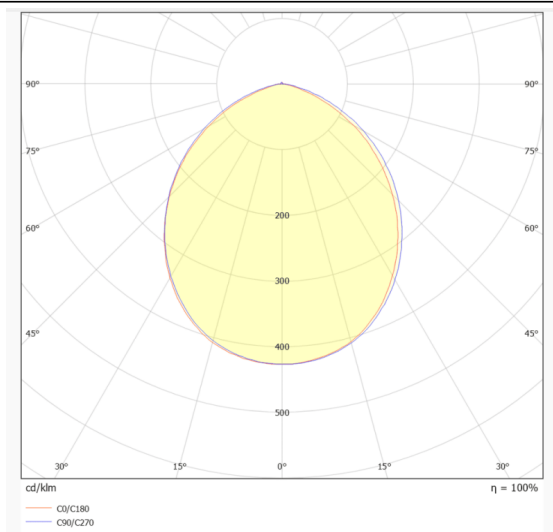

EASY

Lavov downlight from the family EASY with a power of 15W and a beam angle of 100. Finished in White colour. Dimensions $\varnothing 120 \times 47 \text{mm}$. With a total lumen output of 1680lm and a luminous efficacy of 112lm/W. Made in Die Cast Aluminum. Driver ON/OFF. CCT 4000K.

Dimensions

Product dimensions (mm) $\varnothing 120 \times 47 \text{mm}$

Scheme

Photometry

Item code	86.D001.2401.01
Product type	Indoor
Category	Downlights
Family	EASY
Pictograms	

Product	
Real power (W)	15
Real luminous flux (Lm)	1680
Luminous efficiency (Lm/W)	112
Beam angle (º)	100
Life time (h)	50000 h L80B10
IP	20
Electrical class insulation	Clas II
Colour	White
Control gear included	Yes
Control gear	ON/OFF
Flicker Free	Yes
Light source	LED
Type of LED	SMD
Colour temperature (K)	4000
Colour consistency (SDCM)	SDCM<3
CRI	80