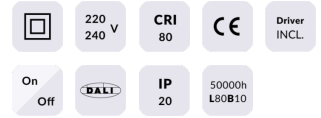

EASY

Lavov Downlights from the family BASIC ,power 10 W and CRI 80 with an optic 80 degrees made in Die Cast Aluminum finished in White with a real lumen output of 1100lm and an efficiency of 110lm/W. ON/OFF driver.

Item code	86.D001.2401.01
Product type	Indoor
Category	Downlights
Family	EASY

Pictograms

Scheme

Product

Real power (W)	10
Real luminous flux (Lm)	1100
Luminous efficiency (Lm/W)	110
Beam angle (°)	80
Life time (h)	50000 h L80B10
IP	20
Electrical class insulation	Clas II
Colour	White
Control gear included	Yes
Control gear	ON/OFF
Flicker Free	Yes
Light source	LED
Type of LED	SMD
Colour temperature (K)	4000
Colour consistency (SDCM)	SDCM<3
CRI	80