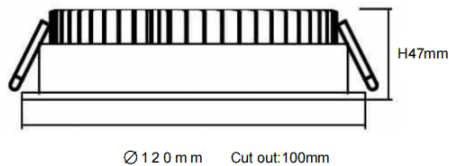

EASY

Lavov downlight from the family EASY with a power of 15W and a beam angle of 100. Finished in White colour. Dimensions $\varnothing 120 \times 47 \text{mm}$. With a total lumen output of 1680lm and a luminous efficacy of 112lm/W. Made in Die Cast Aluminum. Driver ON/OFF. CCT 4000K.

Dimensions

Product dimensions (mm) $\varnothing 120 \times 47 \text{mm}$

Scheme

Photometry

Item code	86.D001.2401.01
Product type	Indoor
Category	Downlights
Family	EASY
Pictograms	

Product	
Real power (W)	15
Real luminous flux (Lm)	1680
Luminous efficiency (Lm/W)	112
Beam angle (°)	100
Life time (h)	50000 h L80B10
IP	20
Electrical class insulation	Clas II
Colour	White
Control gear included	Yes
Control gear	ON/OFF
Flicker Free	Yes
Light source	LED
Type of LED	SMD
Colour temperature (K)	4000
Colour consistency (SDCM)	SDCM3
CRI	80