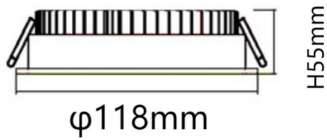

EASY

Lavov Downlights from the family BASIC ,power 10 W and CRI 80 with an optic 80 degrees made in Die Cast Aluminum finished in White with a real lumen output of 1100lm and an efficiency of 110lm/W. ON/OFF driver.

Item code	86.D001.2401.01
Product type	Indoor
Category	Downlights
Family	EASY

Pictograms

Scheme

Product

Real power (W)	10
Real luminous flux (Lm)	1100
Luminous efficiency (Lm/W)	110
Beam angle (°)	80
Life time (h)	50000 h L80B10
IP	20
Electrical class insulation	Clas II
Colour	White
Control gear included	Yes
Control gear	ON/OFF
Flicker Free	Yes
Light source	LED
Type of LED	SMD
Colour temperature (K)	4000
Colour consistency (SDCM)	SDCM<3
CRI	80