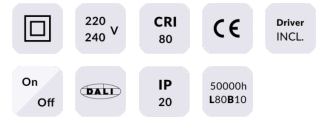

EASY

Lavov Downlights from the family BASIC ,power 10 W and CRI 80 with an optic 80 degrees made in Die Cast Aluminum finished in White with a real lumen output of 1100lm and an efficiency of 110lm/W. ON/OFF driver.

Item code 86.D001.2401.01

Product type Indoor

Category Downlights

Family EASY

Pictograms

Scheme

Product

Real power (W)	10
Real luminous flux (Lm)	1100
Luminous efficiency (Lm/W)	110
Beam angle (°)	80
Life time (h)	50000 h L80B10
IP	20
Electrical class insulation	Clas II
Colour	White
Control gear included	Yes
Control gear	ON/OFF
Flicker Free	Yes
Light source	LED
Type of LED	SMD
Colour temperature (K)	4000
Colour consistency (SDCM)	SDCM<3
CRI	80