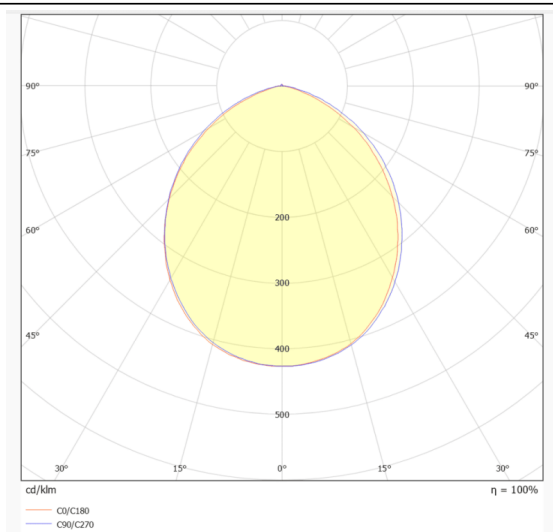

EASY

Lavov downlight from the family EASY with a power of 15W and a beam angle of 100. Finished in White colour. Dimensions $\varnothing 120 \times 47 \text{mm}$. With a total lumen output of 1680lm and a luminous efficacy of 112lm/W. Made in Die Cast Aluminum. Driver ON/OFF. CCT 4000K.

Dimensions

Product dimensions (mm) $\varnothing 120 \times 47 \text{mm}$

Scheme

Photometry

Item code	86.D001.2401.01
Product type	Indoor
Category	Downlights
Family	EASY
Pictograms	

Product	
Real power (W)	15
Real luminous flux (Lm)	1680
Luminous efficiency (Lm/W)	112
Beam angle (°)	100
Life time (h)	50000 h L80B10
IP	20
Electrical class insulation	Clas II
Colour	White
Control gear included	Yes
Control gear	ON/OFF
Flicker Free	Yes
Light source	LED
Type of LED	SMD
Colour temperature (K)	4000
Colour consistency (SDCM)	SDCM3
CRI	80