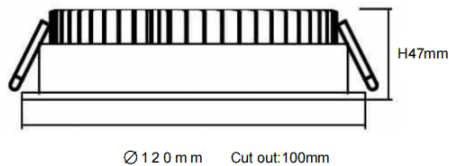

EASY

Lavov downlight from the family EASY with a power of 15W and a beam angle of 100. Finished in White colour. Dimensions $\varnothing 120 \times 47 \text{mm}$. With a total lumen output of 1680lm and a luminous efficacy of 112lm/W. Made in Die Cast Aluminum. Driver ON/OFF. CCT 4000K.

Dimensions

Product dimensions (mm) $\varnothing 120 \times 47 \text{mm}$

Scheme

Photometry

Item code	86.D001.2401.01
Product type	Indoor
Category	Downlights
Family	EASY
Pictograms	

Product	
Real power (W)	15
Real luminous flux (Lm)	1680
Luminous efficiency (Lm/W)	112
Beam angle (º)	100
Life time (h)	50000 h L80B10
IP	20
Electrical class insulation	Clas II
Colour	White
Control gear included	Yes
Control gear	ON/OFF
Flicker Free	Yes
Light source	LED
Type of LED	SMD
Colour temperature (K)	4000
Colour consistency (SDCM)	SDCM<3
CRI	80