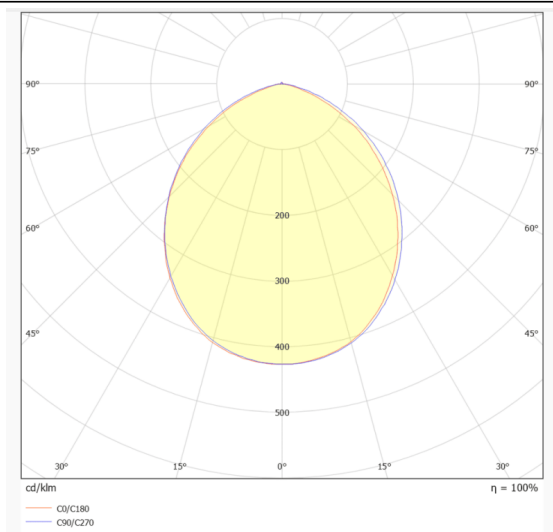

EASY

Lavov downlight from the family EASY with a power of 15W and a beam angle of 100. Finished in White colour. Dimensions $\varnothing 120 \times 47 \text{mm}$. With a total lumen output of 1680lm and a luminous efficacy of 112lm/W. Made in Die Cast Aluminum. Driver ON/OFF. CCT 4000K.

Dimensions

Product dimensions (mm) $\varnothing 120 \times 47 \text{mm}$

Scheme

Photometry

Item code	86.D001.2401.01
Product type	Indoor
Category	Downlights
Family	EASY
Pictograms	

Product	
Real power (W)	15
Real luminous flux (Lm)	1680
Luminous efficiency (Lm/W)	112
Beam angle (°)	100
Life time (h)	50000 h L80B10
IP	20
Electrical class insulation	Clas II
Colour	White
Control gear included	Yes
Control gear	ON/OFF
Flicker Free	Yes
Light source	LED
Type of LED	SMD
Colour temperature (K)	4000
Colour consistency (SDCM)	SDCM3
CRI	80