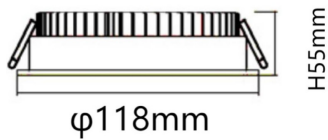

EASY

Lavov Downlights from the family BASIC ,power 10 W and CRI 80 with an optic 80 degrees made in Die Cast Aluminum finished in White with a real lumen output of 1100lm and an efficiency of 110lm/W. ON/OFF driver.

Item code 86.D001.2401.01

Product type Indoor

Category Downlights

Family EASY

Pictograms

Scheme

Product

Real power (W)	10
Real luminous flux (Lm)	1100
Luminous efficiency (Lm/W)	110
Beam angle (°)	80
Life time (h)	50000 h L80B10
IP	20
Electrical class insulation	Clas II
Colour	White
Control gear included	Yes
Control gear	ON/OFF
Flicker Free	Yes
Light source	LED
Type of LED	SMD
Colour temperature (K)	4000
Colour consistency (SDCM)	SDCM<3
CRI	80