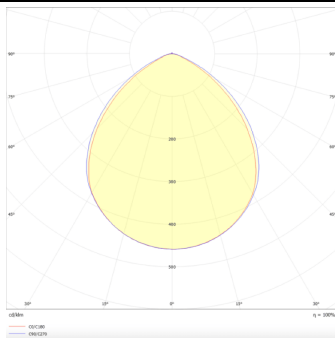

Photometry

Product

Real power (W) 10

Real luminous flux (Lm) 1100

Luminous efficiency (Lm/W) 110

Beam angle (°) 80

Life time (h) 50000 h L80B10

IP 20

Electrical class insulation Clas II

Colour White

Control gear included Yes

Control gear DALI

Flicker Free Yes

Light source LED

Type of LED SMD

Colour temperature (K) 4000

Colour consistency (SDCM) SDCM<3

CRI 80