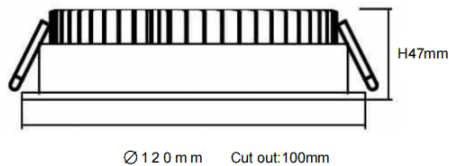

EASY

Lavov downlight from the family EASY with a power of 15W and a beam angle of 100. Finished in White colour. Dimensions $\varnothing 120 \times 47 \text{mm}$. With a total lumen output of 1680lm and a luminous efficacy of 112lm/W. Made in Die Cast Aluminum. Driver DALI. CCT 4000K.

Dimensions

Product dimensions (mm) $\varnothing 120 \times 47 \text{mm}$

Scheme

Photometry

Item code	86.D001.2403.01
Product type	Indoor
Category	Downlights
Family	EASY
Pictograms	

Product	
Real power (W)	15
Real luminous flux (Lm)	1680
Luminous efficiency (Lm/W)	112
Beam angle (&ordm;)	100
Life time (h)	50000 h L80B10
IP	20
Electrical class insulation	Clas II
Colour	White
Control gear included	Yes
Control gear	DALI
Flicker Free	Yes
Light source	LED
Type of LED	SMD
Colour temperature (K)	4000
Colour consistency (SDCM)	SDCM<3
CRI	80