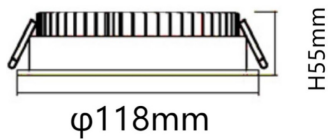

EASY

Lavov Downlights from the family BASIC ,power 10 W and CRI 80 with an optic 80 degrees made in Die Cast Aluminum finished in White with a real lumen output of 1100lm and an efficiency of 110lm/W. DALI driver.

Item code 86.D001.2403.01

Product type Indoor

Category Downlights

Family EASY

Pictograms

Scheme

Photometry

Product

Real power (W) 10

Real luminous flux (Lm) 1100

Luminous efficiency (Lm/W) 110

Beam angle (°) 80

Life time (h) 50000 h L80B10

IP 20

Electrical class insulation Clas II

Colour White

Control gear included Yes

Control gear DALI

Flicker Free Yes

Light source LED

Type of LED SMD

Colour temperature (K) 4000

Colour consistency (SDCM) SDCM<3

CRI 80