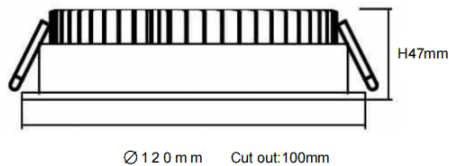

### EASY

Lavov downlight from the family EASY with a power of 15W and a beam angle of 100. Finished in White colour. Dimensions  $\varnothing 120 \times 47 \text{mm}$ . With a total lumen output of 1680lm and a luminous efficacy of 112lm/W. Made in Die Cast Aluminum. Driver DALI. CCT 4000K.

### Dimensions

Product dimensions (mm)  $\varnothing 120 \times 47 \text{mm}$

### Photometry

Item code	86.D001.2403.01
Product type	Indoor
Category	Downlights
Family	EASY
Pictograms	

Product	
Real power (W)	15
Real luminous flux (Lm)	1680
Luminous efficiency (Lm/W)	112
Beam angle (&ordm;)	100
Life time (h)	50000 h L80B10
IP	20
Electrical class insulation	Clas II
Colour	White
Control gear included	Yes
Control gear	DALI
Flicker Free	Yes
Light source	LED
Type of LED	SMD
Colour temperature (K)	4000
Colour consistency (SDCM)	SDCM<3
CRI	80