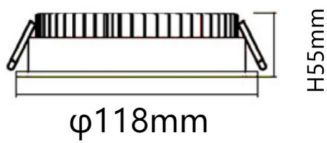

EASY

Lavov Downlights from the family BASIC ,power 10 W and CRI 80 with an optic 80 degrees made in Die Cast Aluminum finished in White with a real lumen output of 1100lm and an efficiency of 110lm/W. DALI driver.

Item code	86.D001.2403.01
Product type	Indoor
Category	Downlights
Family	EASY

Pictograms	

Product	
Real power (W)	10
Real luminous flux (Lm)	1100
Luminous efficiency (Lm/W)	110
Beam angle (°)	80
Life time (h)	50000 h L80B10
IP	20
Electrical class insulation	Clas II
Colour	White
Control gear included	Yes
Control gear	DALI
Flicker Free	Yes
Light source	LED
Type of LED	SMD
Colour temperature (K)	4000
Colour consistency (SDCM)	SDCM<3
CRI	80

Scheme

Photometry