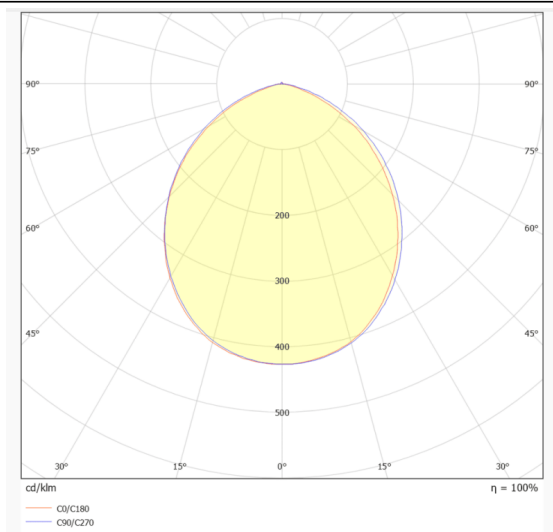

### EASY

Lavov downlight from the family EASY with a power of 15W and a beam angle of 100. Finished in White colour. Dimensions  $\varnothing 120 \times 47 \text{mm}$ . With a total lumen output of 1680lm and a luminous efficacy of 112lm/W. Made in Die Cast Aluminum. Driver DALI. CCT 4000K.

### Dimensions

Product dimensions (mm)  $\varnothing 120 \times 47 \text{mm}$

### Photometry

Item code	86.D001.2403.01
Product type	Indoor
Category	Downlights
Family	EASY
Pictograms	

Product	
Real power (W)	15
Real luminous flux (Lm)	1680
Luminous efficiency (Lm/W)	112
Beam angle (&ordm;)	100
Life time (h)	50000 h L80B10
IP	20
Electrical class insulation	Clas II
Colour	White
Control gear included	Yes
Control gear	DALI
Flicker Free	Yes
Light source	LED
Type of LED	SMD
Colour temperature (K)	4000
Colour consistency (SDCM)	SDCM<3
CRI	80