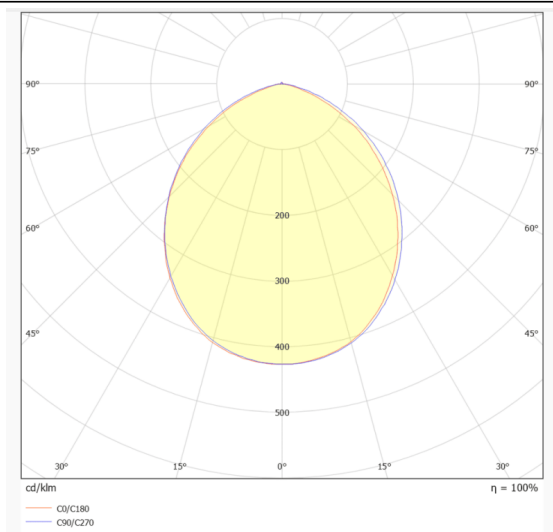

Photometry

Item code	86.D001.2403.01
Product type	Indoor
Category	Downlights
Family	EASY
Pictograms	

Product	
Real power (W)	15
Real luminous flux (Lm)	1680
Luminous efficiency (Lm/W)	112
Beam angle (&ordm;)	100
Life time (h)	50000 h L80B10
IP	20
Electrical class insulation	Clas II
Colour	White
Control gear included	Yes
Control gear	DALI
Flicker Free	Yes
Light source	LED
Type of LED	SMD
Colour temperature (K)	4000
Colour consistency (SDCM)	SDCM<3
CRI	80