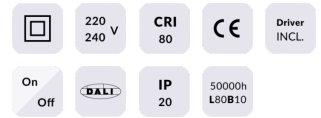

EASY

Lavov Downlights from the family BASIC ,power 10 W and CRI 80 with an optic 80 degrees made in Die Cast Aluminum finished in White with a real lumen output of 1100lm and an efficiency of 110lm/W. DALI driver.

Real power (W) 10

Real luminous flux (Lm) 1100

Luminous efficiency (Lm/W) 110

Beam angle (°) 80

Life time (h) 50000 h L80B10

IP 20

Electrical class insulation Clas II

Colour White