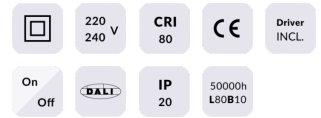

EASY

Lavov Downlights from the family BASIC ,power 10 W and CRI 80 with an optic 80 degrees made in Die Cast Aluminum finished in White with a real lumen output of 1100lm and an efficiency of 110lm/W. DALI driver.

Item code 86.D001.2403.01

Product type Indoor

Category Downlights

Family EASY

Pictograms

Scheme

Photometry

Product

Real power (W) 10

Real luminous flux (Lm) 1100

Luminous efficiency (Lm/W) 110

Beam angle (°) 80

Life time (h) 50000 h L80B10

IP 20

Electrical class insulation Clas II

Colour White

Control gear included Yes

Control gear DALI

Flicker Free Yes

Light source LED

Type of LED SMD

Colour temperature (K) 4000

Colour consistency (SDCM) SDCM<3

CRI 80