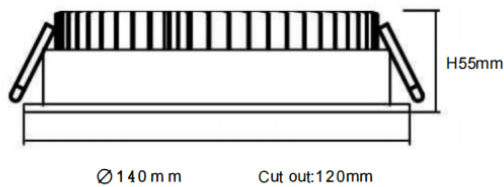

### EASY

Lavov downlight from the family EASY with a power of 18W and a beam angle of 100. Finished in White colour. Dimensions  $\varnothing 140 \times 55 \text{mm}$ . With a total lumen output of 2131lm and a luminous efficacy of 127lm/W. Made in Die Cast Aluminum. Driver ON/OFF. CCT 3000K.

### Dimensions

Product dimensions (mm)  **$\varnothing 140 \times 55 \text{mm}$**

### Photometry

Item code	86.D001.3301.01
Product type	Indoor
Category	Downlights
Family	EASY
Pictograms	

Product	
Real power (W)	18
Real luminous flux (Lm)	2131
Luminous efficiency (Lm/W)	127
Beam angle (&ordm;)	100
Life time (h)	50000 h L80B10
IP	20
Electrical class insulation	Clas II
Colour	White
Control gear included	Yes
Control gear	ON/OFF
Flicker Free	Yes
Light source	LED
Type of LED	SMD
Colour temperature (K)	3000
Colour consistency (SDCM)	SDCM<3
CRI	80