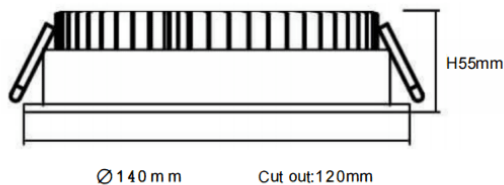

EASY

Lavov downlight from the family EASY with a power of 18W and a beam angle of 100. Finished in White colour. Dimensions $\varnothing 140 \times 55 \text{mm}$. With a total lumen output of 2131lm and a luminous efficacy of 127lm/W. Made in Die Cast Aluminum. Driver ON/OFF. CCT 3000K.

Dimensions

Product dimensions (mm) **$\varnothing 140 \times 55 \text{mm}$**

Scheme

Photometry

Item code	86.D001.3301.01
Product type	Indoor
Category	Downlights
Family	EASY
Pictograms	

Product

Real power (W)	18
Real luminous flux (Lm)	2131
Luminous efficiency (Lm/W)	127
Beam angle (°)	100
Life time (h)	50000 h L80B10
IP	20
Electrical class insulation	Clas II
Colour	White
Control gear included	Yes
Control gear	ON/OFF
Flicker Free	Yes
Light source	LED
Type of LED	SMD
Colour temperature (K)	3000
Colour consistency (SDCM)	SDCM3
CRI	80