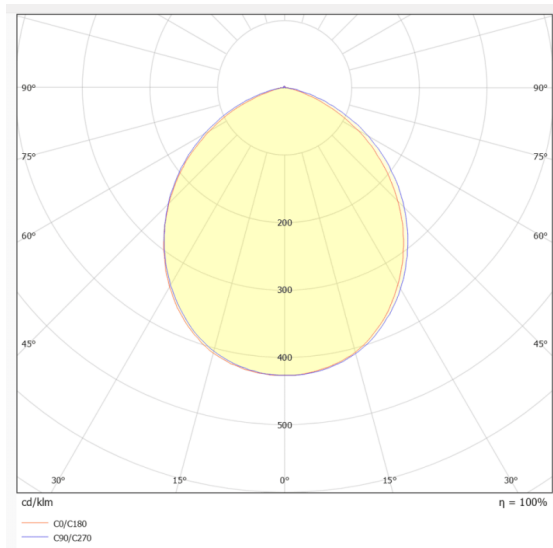

### EASY

Lavov downlight from the family EASY with a power of 18W and a beam angle of 100. Finished in White colour. Dimensions  $\varnothing 140 \times 55 \text{mm}$ . With a total lumen output of 2131lm and a luminous efficacy of 127lm/W. Made in Die Cast Aluminum. Driver ON/OFF. CCT 3000K.

### Dimensions

Product dimensions (mm)  **$\varnothing 140 \times 55 \text{mm}$**

### Photometry

Item code	86.D001.3301.01
Product type	Indoor
Category	Downlights
Family	EASY
Pictograms	

Product	
Real power (W)	18
Real luminous flux (Lm)	2131
Luminous efficiency (Lm/W)	127
Beam angle (&ordm;)	100
Life time (h)	50000 h L80B10
IP	20
Electrical class insulation	Clas II
Colour	White
Control gear included	Yes
Control gear	ON/OFF
Flicker Free	Yes
Light source	LED
Type of LED	SMD
Colour temperature (K)	3000
Colour consistency (SDCM)	SDCM<3
CRI	80