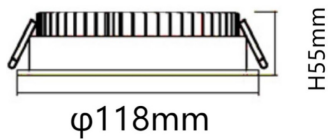

EASY

Lavov Downlights from the family BASIC ,power 15 W and CRI 80 with an optic 80 degrees made in Die Cast Aluminum finished in White with a real lumen output of 1500lm and an efficiency of 100lm/W. ON/OFF driver.

Item code 86.D001.3301.01

Product type Indoor

Category Downlights

Family EASY

Pictograms

Scheme

Photometry

Product

Real power (W) 15

Real luminous flux (Lm) 1500

Luminous efficiency (Lm/W) 100

Beam angle (°) 80

Life time (h) 50000 h L80B10

IP 20

Electrical class insulation Clas II

Colour White

Control gear included Yes

Control gear ON/OFF

Flicker Free Yes

Light source LED

Type of LED SMD

Colour temperature (K) 3000

Colour consistency (SDCM) SDCM<3

CRI 80