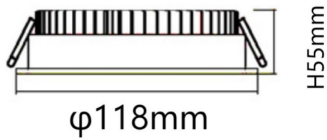

**EASY**

Lavov Downlights from the family BASIC ,power 15 W and CRI 80 with an optic 80 degrees made in Die Cast Aluminum finished in White with a real lumen output of 1500lm and an efficiency of 100lm/W. ON/OFF driver.

<b>Item code</b>	<b>86.D001.3301.01</b>
<b>Product type</b>	<b>Indoor</b>
<b>Category</b>	<b>Downlights</b>
<b>Family</b>	<b>EASY</b>

<b>Pictograms</b>	
-------------------	--

**Scheme**

**Photometry**

<b>Product</b>	
<b>Real power (W)</b>	<b>15</b>
<b>Real luminous flux (Lm)</b>	<b>1500</b>
<b>Luminous efficiency (Lm/W)</b>	<b>100</b>
<b>Beam angle (°)</b>	<b>80</b>
<b>Life time (h)</b>	<b>50000 h L80B10</b>
<b>IP</b>	<b>20</b>
<b>Electrical class insulation</b>	<b>Clas II</b>
<b>Colour</b>	<b>White</b>
<b>Control gear included</b>	<b>Yes</b>
<b>Control gear</b>	<b>ON/OFF</b>
<b>Flicker Free</b>	<b>Yes</b>
<b>Light source</b>	<b>LED</b>
<b>Type of LED</b>	<b>SMD</b>
<b>Colour temperature (K)</b>	<b>3000</b>
<b>Colour consistency (SDCM)</b>	<b>SDCM&lt;3</b>
<b>CRI</b>	<b>80</b>