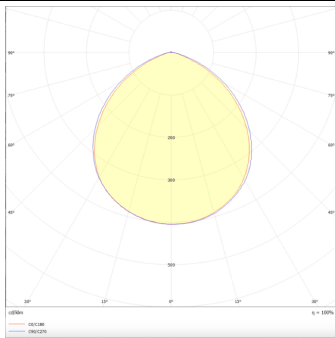

Photometry

Product	
Real power (W)	15
Real luminous flux (Lm)	1500
Luminous efficiency (Lm/W)	100
Beam angle (°)	80
Life time (h)	50000 h L80B10
IP	20
Electrical class insulation	Clas II
Colour	White
Control gear included	Yes
Control gear	ON/OFF
Flicker Free	Yes
Light source	LED
Type of LED	SMD
Colour temperature (K)	3000
Colour consistency (SDCM)	SDCM<3
CRI	80