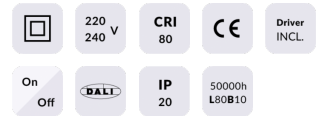

EASY

Lavov Downlights from the family BASIC ,power 15 W and CRI 80 with an optic 80 degrees made in Die Cast Aluminum finished in White with a real lumen output of 1500lm and an efficiency of 100lm/W. ON/OFF driver.

Item code 86.D001.3301.01

Product type Indoor

Category Downlights

Family EASY

Pictograms

Scheme

Photometry

Product

Real power (W) 15

Real luminous flux (Lm) 1500

Luminous efficiency (Lm/W) 100

Beam angle (°) 80

Life time (h) 50000 h L80B10

IP 20

Electrical class insulation Clas II

Colour White

Control gear included Yes

Control gear ON/OFF

Flicker Free Yes

Light source LED

Type of LED SMD

Colour temperature (K) 3000

Colour consistency (SDCM) SDCM<3

CRI 80