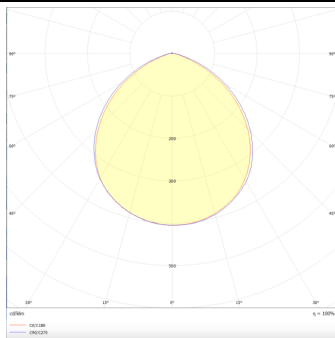

Photometry

Product

Real power (W) 15

Real luminous flux (Lm) 1500

Luminous efficiency (Lm/W) 100

Beam angle (°) 80

Life time (h) 50000 h L80B10

IP 20

Electrical class insulation Clas II

Colour White

Control gear included Yes

Control gear ON/OFF

Flicker Free Yes

Light source LED

Type of LED SMD

Colour temperature (K) 3000

Colour consistency (SDCM) SDCM<3

CRI 80