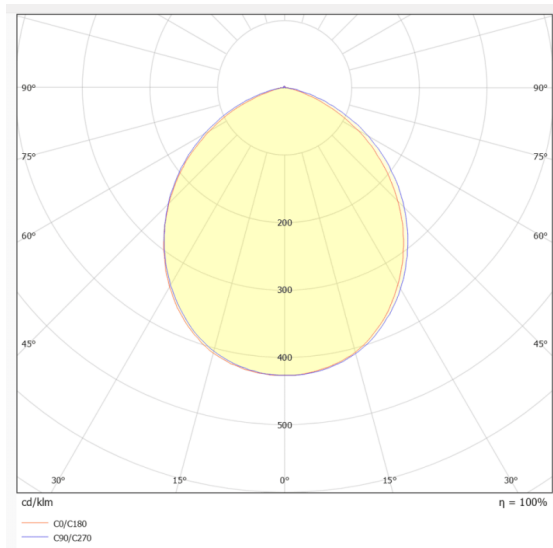

Photometry

Item code	86.D001.3301.01
Product type	Indoor
Category	Downlights
Family	EASY
Pictograms	

Product

Real power (W)	18
Real luminous flux (Lm)	2131
Luminous efficiency (Lm/W)	127
Beam angle (°)	100
Life time (h)	50000 h L80B10
IP	20
Electrical class insulation	Clas II
Colour	White
Control gear included	Yes
Control gear	ON/OFF
Flicker Free	Yes
Light source	LED
Type of LED	SMD
Colour temperature (K)	3000
Colour consistency (SDCM)	SDCM3
CRI	80