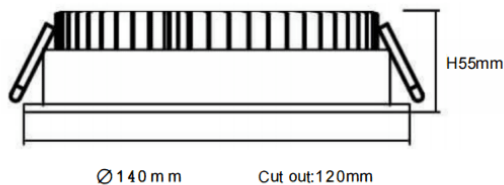

EASY

Lavov downlight from the family EASY with a power of 18W and a beam angle of 100. Finished in White colour. Dimensions $\varnothing 140 \times 55 \text{mm}$. With a total lumen output of 2131lm and a luminous efficacy of 127lm/W. Made in Die Cast Aluminum. Driver DALI. CCT 3000K.

Dimensions

Product dimensions (mm) $\varnothing 140 \times 55 \text{mm}$

Scheme

Photometry

Item code	86.D001.3303.01
Product type	Indoor
Category	Downlights
Family	EASY
Pictograms	

Product	
Real power (W)	18
Real luminous flux (Lm)	2131
Luminous efficiency (Lm/W)	127
Beam angle (°)	100
Life time (h)	50000 h L80B10
IP	20
Electrical class insulation	Clas II
Colour	White
Control gear included	Yes
Control gear	DALI
Flicker Free	Yes
Light source	LED
Type of LED	SMD
Colour temperature (K)	3000
Colour consistency (SDCM)	SDCM3
CRI	80