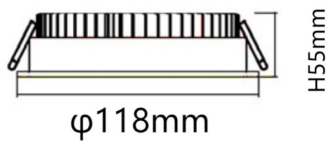

EASY

Lavov Downlights from the family BASIC ,power 15 W and CRI 80 with an optic 80 degrees made in Die Cast Aluminum finished in White with a real lumen output of 1500lm and an efficiency of 100lm/W. DALI driver.

Item code	86.D001.3303.01
Product type	Indoor
Category	Downlights
Family	EASY

Pictograms

	220 240 V	CRI 80	CE	Driver INCL.
On Off		IP 20	50000h L80B10	

Scheme

Photometry

Product	
Real power (W)	15
Real luminous flux (Lm)	1500
Luminous efficiency (Lm/W)	100
Beam angle (°)	80
Life time (h)	50000 h L80B10
IP	20
Electrical class insulation	Clas II
Colour	White
Control gear included	Yes
Control gear	DALI
Flicker Free	Yes
Light source	LED
Type of LED	SMD
Colour temperature (K)	3000
Colour consistency (SDCM)	SDCM<3
CRI	80