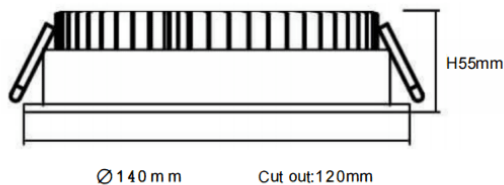

EASY

Lavov downlight from the family EASY with a power of 18W and a beam angle of 100. Finished in White colour. Dimensions $\varnothing 140 \times 55 \text{mm}$. With a total lumen output of 2131lm and a luminous efficacy of 127lm/W. Made in Die Cast Aluminum. Driver DALI. CCT 3000K.

Dimensions

Product dimensions (mm) **$\varnothing 140 \times 55 \text{mm}$**

Scheme

Photometry

Item code	86.D001.3303.01			
Product type	Indoor			
Category	Downlights			
Family	EASY			
Pictograms		220 240 V	CRI 80	CE Driver INCL.
	On Off		IP 20	50000h L80B10

Product

Real power (W)	18
Real luminous flux (Lm)	2131
Luminous efficiency (Lm/W)	127
Beam angle (º)	100
Life time (h)	50000 h L80B10
IP	20
Electrical class insulation	Clas II
Colour	White
Control gear included	Yes
Control gear	DALI
Flicker Free	Yes
Light source	LED
Type of LED	SMD
Colour temperature (K)	3000
Colour consistency (SDCM)	SDCM<3
CRI	80