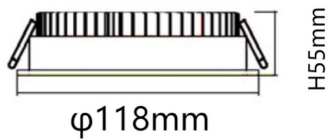

EASY

Lavov Downlights from the family BASIC ,power 15 W and CRI 80 with an optic 80 degrees made in Die Cast Aluminum finished in White with a real lumen output of 1500lm and an efficiency of 100lm/W. DALI driver.

Item code 86.D001.3303.01

Product type Indoor

Category Downlights

Family EASY

Pictograms

Product

Real power (W) 15

Real luminous flux (Lm) 1500

Luminous efficiency (Lm/W) 100

Beam angle (°) 80

Life time (h) 50000 h L80B10

IP 20

Electrical class insulation Clas II

Colour White

Control gear included Yes

Control gear DALI

Flicker Free Yes

Light source LED

Type of LED SMD

Colour temperature (K) 3000

Colour consistency (SDCM) SDCM<3

CRI 80

Scheme

Photometry