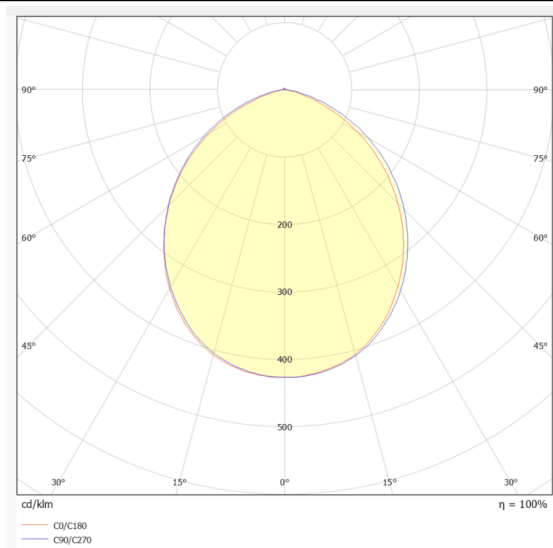

EASY

Lavov downlight from the family EASY with a power of 18W and a beam angle of 100. Finished in White colour. Dimensions $\varnothing 140 \times 55 \text{mm}$. With a total lumen output of 2131lm and a luminous efficacy of 127lm/W. Made in Die Cast Aluminum. Driver DALI. CCT 3000K.

Dimensions

Product dimensions (mm) $\varnothing 140 \times 55 \text{mm}$

Scheme

Photometry

Item code	86.D001.3303.01
Product type	Indoor
Category	Downlights
Family	EASY
Pictograms	

Product	
Real power (W)	18
Real luminous flux (Lm)	2131
Luminous efficiency (Lm/W)	127
Beam angle (°)	100
Life time (h)	50000 h L80B10
IP	20
Electrical class insulation	Clas II
Colour	White
Control gear included	Yes
Control gear	DALI
Flicker Free	Yes
Light source	LED
Type of LED	SMD
Colour temperature (K)	3000
Colour consistency (SDCM)	SDCM3
CRI	80