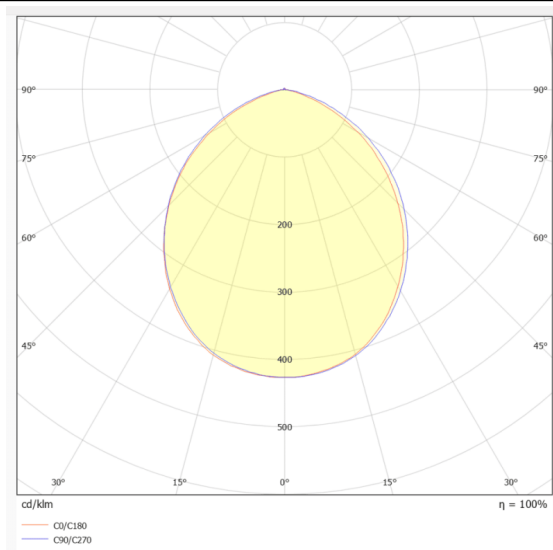

EASY

Lavov downlight from the family EASY with a power of 18W and a beam angle of 100. Finished in White colour. Dimensions $\varnothing 140 \times 55 \text{mm}$. With a total lumen output of 2131lm and a luminous efficacy of 127lm/W. Made in Die Cast Aluminum. Driver DALI. CCT 3000K.

Dimensions

Product dimensions (mm) **$\varnothing 140 \times 55 \text{mm}$**

Scheme

Photometry

Item code	86.D001.3303.01			
Product type	Indoor			
Category	Downlights			
Family	EASY			
Pictograms		220 240 V	CRI 80	CE Driver INCL.
	On Off		IP 20	50000h L80B10

Product

Real power (W)	18
Real luminous flux (Lm)	2131
Luminous efficiency (Lm/W)	127
Beam angle (º)	100
Life time (h)	50000 h L80B10
IP	20
Electrical class insulation	Clas II
Colour	White
Control gear included	Yes
Control gear	DALI
Flicker Free	Yes
Light source	LED
Type of LED	SMD
Colour temperature (K)	3000
Colour consistency (SDCM)	SDCM<3
CRI	80