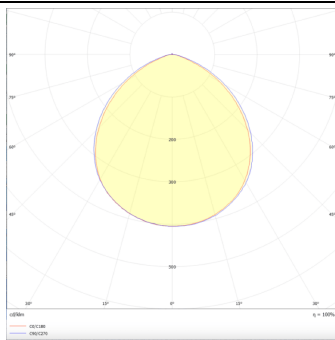

Item code	86.D001.3303.01
Product type	Indoor
Category	Downlights
Family	EASY

Pictograms

	220 240 V	CRI 80	CE	Driver INCL.
On Off		IP 20	50000h L80B10	

Scheme

Photometry

Product	
Real power (W)	15
Real luminous flux (Lm)	1500
Luminous efficiency (Lm/W)	100
Beam angle (°)	80
Life time (h)	50000 h L80B10
IP	20
Electrical class insulation	Clas II
Colour	White
Control gear included	Yes
Control gear	DALI
Flicker Free	Yes
Light source	LED
Type of LED	SMD
Colour temperature (K)	3000
Colour consistency (SDCM)	SDCM<3
CRI	80