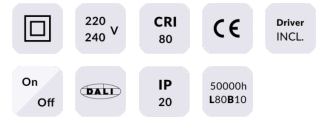

EASY

Lavov Downlights from the family BASIC ,power 15 W and CRI 80 with an optic 80 degrees made in Die Cast Aluminum finished in White with a real lumen output of 1500lm and an efficiency of 100lm/W. DALI driver.

Item code 86.D001.3303.01

Product type Indoor

Category Downlights

Family EASY

Pictograms

Product

Real power (W) 15

Real luminous flux (Lm) 1500

Luminous efficiency (Lm/W) 100

Beam angle (°) 80

Life time (h) 50000 h L80B10

IP 20

Electrical class insulation Clas II

Colour White

Control gear included Yes

Control gear DALI