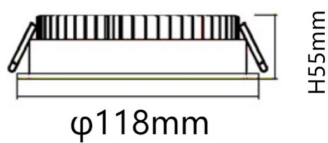

EASY

Lavov Downlights from the family BASIC ,power 15 W and CRI 80 with an optic 80 degrees made in Die Cast Aluminum finished in White with a real lumen output of 1500lm and an efficiency of 100lm/W. ON/OFF driver.

Item code	86.D001.3401.01
Product type	Indoor
Category	Downlights
Family	EASY

Pictograms

Product

Real power (W)	15
Real luminous flux (Lm)	1500
Luminous efficiency (Lm/W)	100
Beam angle (°)	80
Life time (h)	50000 h L80B10
IP	20
Electrical class insulation	Clas II
Colour	White
Control gear included	Yes
Control gear	ON/OFF
Flicker Free	Yes
Light source	LED
Type of LED	SMD
Colour temperature (K)	4000
Colour consistency (SDCM)	SDCM<3
CRI	80

Scheme

Photometry