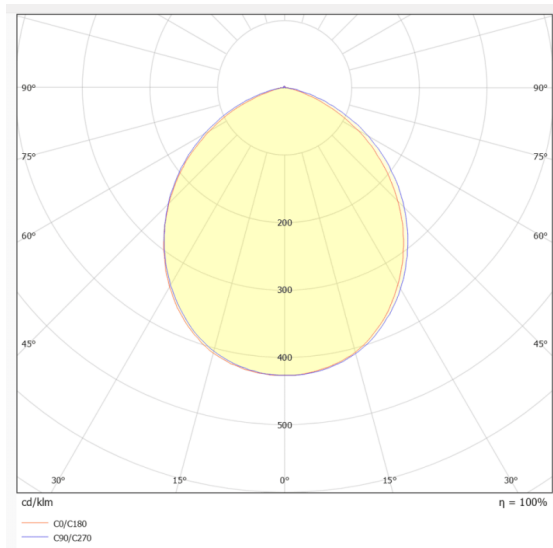

EASY

Lavov downlight from the family EASY with a power of 18W and a beam angle of 100. Finished in White colour. Dimensions $\varnothing 140 \times 55 \text{mm}$. With a total lumen output of 2131lm and a luminous efficacy of 127lm/W. Made in Die Cast Aluminum. Driver ON/OFF. CCT 4000K.

Dimensions

Product dimensions (mm) $\varnothing 140 \times 55 \text{mm}$

Scheme

Photometry

Item code	86.D001.3401.01
Product type	Indoor
Category	Downlights
Family	EASY
Pictograms	

Product	
Real power (W)	18
Real luminous flux (Lm)	2131
Luminous efficiency (Lm/W)	127
Beam angle (°)	100
Life time (h)	50000 h L80B10
IP	20
Electrical class insulation	Clas II
Colour	White
Control gear included	Yes
Control gear	ON/OFF
Flicker Free	Yes
Light source	LED
Type of LED	SMD
Colour temperature (K)	4000
Colour consistency (SDCM)	SDCM3
CRI	80