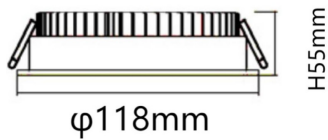

EASY

Lavov Downlights from the family BASIC ,power 15 W and CRI 80 with an optic 80 degrees made in Die Cast Aluminum finished in White with a real lumen output of 1500lm and an efficiency of 100lm/W. ON/OFF driver.

Item code 86.D001.3401.01

Product type Indoor

Category Downlights

Family EASY

Pictograms

Scheme

Photometry

Product

Real power (W) 15

Real luminous flux (Lm) 1500

Luminous efficiency (Lm/W) 100

Beam angle (°) 80

Life time (h) 50000 h L80B10

IP 20

Electrical class insulation Clas II

Colour White

Control gear included Yes

Control gear ON/OFF

Flicker Free Yes

Light source LED

Type of LED SMD

Colour temperature (K) 4000

Colour consistency (SDCM) SDCM<3

CRI 80