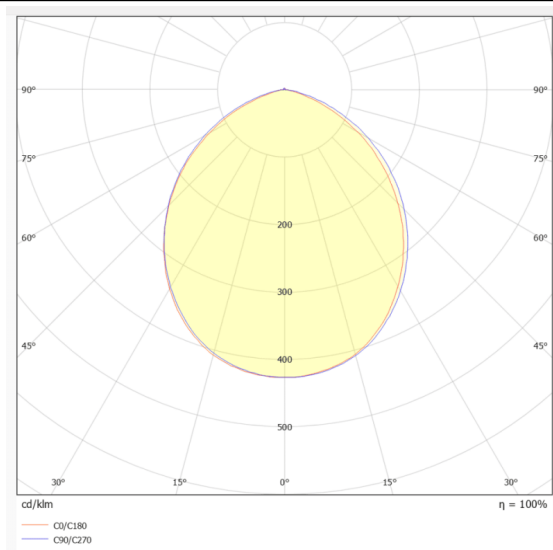

Photometry

Item code	86.D001.3401.01			
Product type	Indoor			
Category	Downlights			
Family	EASY			
Pictograms		220 240 V	CRI 80	CE Driver INCL.
	On Off		IP 20	50000h L80B10

Product

Real power (W)	18
Real luminous flux (Lm)	2131
Luminous efficiency (Lm/W)	127
Beam angle (&ordm;)	100
Life time (h)	50000 h L80B10
IP	20
Electrical class insulation	Clas II
Colour	White
Control gear included	Yes
Control gear	ON/OFF
Flicker Free	Yes
Light source	LED
Type of LED	SMD
Colour temperature (K)	4000
Colour consistency (SDCM)	SDCM<3
CRI	80