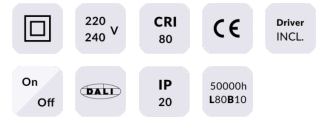

EASY

Lavov Downlights from the family BASIC ,power 15 W and CRI 80 with an optic 80 degrees made in Die Cast Aluminum finished in White with a real lumen output of 1500lm and an efficiency of 100lm/W. ON/OFF driver.

Item code 86.D001.3401.01

Product type Indoor

Category Downlights

Family EASY

Pictograms

Scheme

Photometry

Product

Real power (W) 15

Real luminous flux (Lm) 1500

Luminous efficiency (Lm/W) 100

Beam angle (°) 80

Life time (h) 50000 h L80B10

IP 20

Electrical class insulation Clas II

Colour White

Control gear included Yes

Control gear ON/OFF

Flicker Free Yes

Light source LED

Type of LED SMD

Colour temperature (K) 4000

Colour consistency (SDCM) SDCM<3

CRI 80