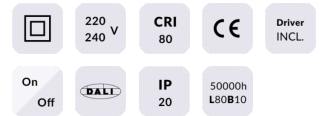

EASY

Lavov Downlights from the family BASIC ,power 15 W and CRI 80 with an optic 80 degrees made in Die Cast Aluminum finished in White with a real lumen output of 1500lm and an efficiency of 100lm/W. ON/OFF driver.

Item code 86.D001.3401.01

Product type Indoor

Category Downlights

Family EASY

Pictograms

Scheme

Photometry

Product

Real power (W) 15

Real luminous flux (Lm) 1500

Luminous efficiency (Lm/W) 100

Beam angle (°) 80

Life time (h) 50000 h L80B10

IP 20

Electrical class insulation Clas II

Colour White

Control gear included Yes

Control gear ON/OFF

Flicker Free Yes

Light source LED

Type of LED SMD

Colour temperature (K) 4000

Colour consistency (SDCM) SDCM<3

CRI 80