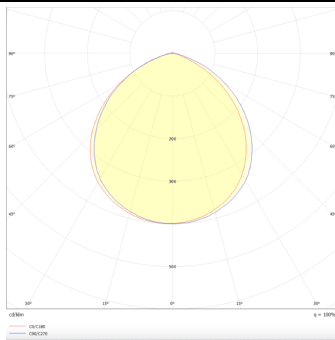

Scheme

Photometry

Product

Real power (W) 15

Real luminous flux (Lm) 1500

Luminous efficiency (Lm/W) 100

Beam angle (°) 80

Life time (h) 50000 h L80B10

IP 20

Electrical class insulation Clas II

Colour White

Control gear included Yes

Control gear ON/OFF

Flicker Free Yes

Light source LED

Type of LED SMD

Colour temperature (K) 4000

Colour consistency (SDCM) SDCM<3

CRI 80