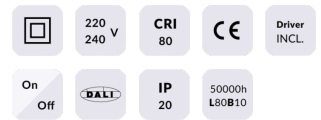

### EASY

Lavov Downlights from the family BASIC ,power 15 W and CRI 80 with an optic 80 degrees made in Die Cast Aluminum finished in White with a real lumen output of 1500lm and an efficiency of 100lm/W. ON/OFF driver.

### Product

<b>Real power (W)</b>	<b>15</b>
<b>Real luminous flux (Lm)</b>	<b>1500</b>
<b>Luminous efficiency (Lm/W)</b>	<b>100</b>
<b>Beam angle (°)</b>	<b>80</b>
<b>Life time (h)</b>	<b>50000 h L80B10</b>
<b>IP</b>	<b>20</b>
<b>Electrical class insulation</b>	<b>Clas II</b>
<b>Colour</b>	<b>White</b>
<b>Control gear included</b>	<b>Yes</b>
<b>Control gear</b>	<b>ON/OFF</b>
<b>Flicker Free</b>	<b>Yes</b>
<b>Light source</b>	<b>LED</b>
<b>Type of LED</b>	<b>SMD</b>
<b>Colour temperature (K)</b>	<b>4000</b>
<b>Colour consistency (SDCM)</b>	<b>SDCM&lt;3</b>
<b>CRI</b>	<b>80</b>