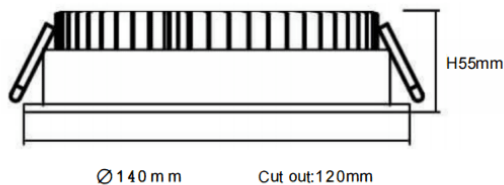

EASY

Lavov downlight from the family EASY with a power of 18W and a beam angle of 100. Finished in White colour. Dimensions $\varnothing 140 \times 55 \text{mm}$. With a total lumen output of 2131lm and a luminous efficacy of 127lm/W. Made in Die Cast Aluminum. Driver ON/OFF. CCT 4000K.

Dimensions

Product dimensions (mm) **$\varnothing 140 \times 55 \text{mm}$**

Scheme

Photometry

Item code	86.D001.3401.01			
Product type	Indoor			
Category	Downlights			
Family	EASY			
Pictograms		220 240 V	CRI 80	CE Driver INCL.
	On Off		IP 20	50000h L80B10

Product

Real power (W)	18
Real luminous flux (Lm)	2131
Luminous efficiency (Lm/W)	127
Beam angle (&ordm;)	100
Life time (h)	50000 h L80B10
IP	20
Electrical class insulation	Clas II
Colour	White
Control gear included	Yes
Control gear	ON/OFF
Flicker Free	Yes
Light source	LED
Type of LED	SMD
Colour temperature (K)	4000
Colour consistency (SDCM)	SDCM<3
CRI	80