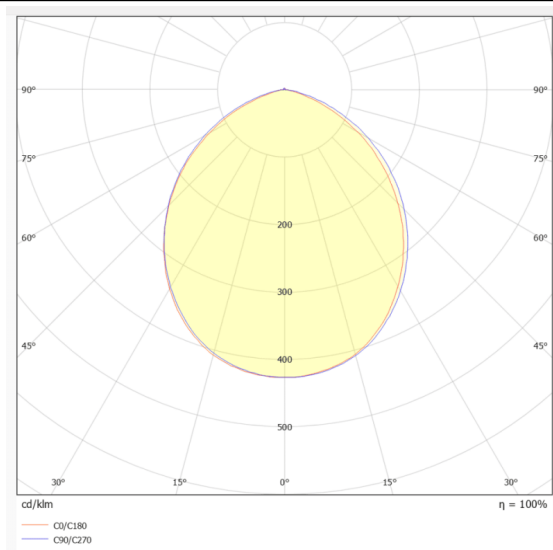

EASY

Lavov downlight from the family EASY with a power of 18W and a beam angle of 100. Finished in White colour. Dimensions $\varnothing 140 \times 55 \text{mm}$. With a total lumen output of 2131lm and a luminous efficacy of 127lm/W. Made in Die Cast Aluminum. Driver DALI. CCT 4000K.

Dimensions

Product dimensions (mm) $\varnothing 140 \times 55 \text{mm}$

Scheme

Photometry

Item code	86.D001.3403.01
Product type	Indoor
Category	Downlights
Family	EASY
Pictograms	

Product	
Real power (W)	18
Real luminous flux (Lm)	2131
Luminous efficiency (Lm/W)	127
Beam angle (º)	100
Life time (h)	50000 h L80B10
IP	20
Electrical class insulation	Clas II
Colour	White
Control gear included	Yes
Control gear	DALI
Flicker Free	Yes
Light source	LED
Type of LED	SMD
Colour temperature (K)	4000
Colour consistency (SDCM)	SDCM<3
CRI	80