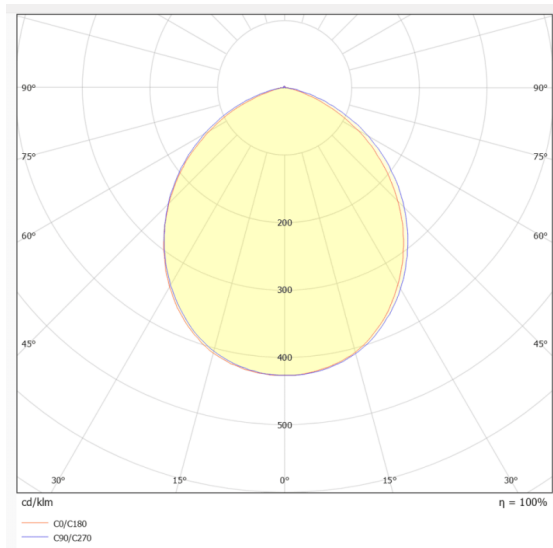

EASY

Lavov downlight from the family EASY with a power of 18W and a beam angle of 100. Finished in White colour. Dimensions $\varnothing 140 \times 55 \text{mm}$. With a total lumen output of 2131lm and a luminous efficacy of 127lm/W. Made in Die Cast Aluminum. Driver DALI. CCT 4000K.

Dimensions

Product dimensions (mm) $\varnothing 140 \times 55 \text{mm}$

Scheme

Photometry

Item code	86.D001.3403.01
Product type	Indoor
Category	Downlights
Family	EASY
Pictograms	

Product	
Real power (W)	18
Real luminous flux (Lm)	2131
Luminous efficiency (Lm/W)	127
Beam angle (º)	100
Life time (h)	50000 h L80B10
IP	20
Electrical class insulation	Clas II
Colour	White
Control gear included	Yes
Control gear	DALI
Flicker Free	Yes
Light source	LED
Type of LED	SMD
Colour temperature (K)	4000
Colour consistency (SDCM)	SDCM<3
CRI	80