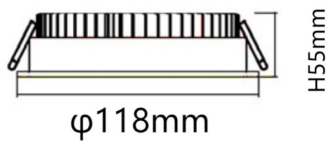

EASY

Lavov Downlights from the family BASIC ,power 15 W and CRI 80 with an optic 80 degrees made in Die Cast Aluminum finished in White with a real lumen output of 1500lm and an efficiency of 100lm/W. DALI driver.

Item code	86.D001.3403.01
Product type	Indoor
Category	Downlights
Family	EASY

Pictograms

- 220/240 V
- CRI 80
- CE
- Driver INCL.
- On/Off
- DALI
- IP 20
- 50000h L80B10

Scheme

Photometry

Product	
Real power (W)	15
Real luminous flux (Lm)	1500
Luminous efficiency (Lm/W)	100
Beam angle (°)	80
Life time (h)	50000 h L80B10
IP	20
Electrical class insulation	Clas II
Colour	White
Control gear included	Yes
Control gear	DALI
Flicker Free	Yes
Light source	LED
Type of LED	SMD
Colour temperature (K)	4000
Colour consistency (SDCM)	SDCM<3
CRI	80