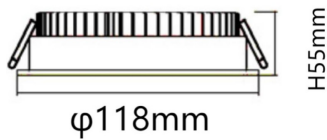

EASY

Lavov Downlights from the family BASIC ,power 15 W and CRI 80 with an optic 80 degrees made in Die Cast Aluminum finished in White with a real lumen output of 1500lm and an efficiency of 100lm/W. DALI driver.

Item code 86.D001.3403.01

Product type Indoor

Category Downlights

Family EASY

Pictograms

Scheme

Photometry

Product

Real power (W) 15

Real luminous flux (Lm) 1500

Luminous efficiency (Lm/W) 100

Beam angle (°) 80

Life time (h) 50000 h L80B10

IP 20

Electrical class insulation Clas II

Colour White

Control gear included Yes

Control gear DALI

Flicker Free Yes

Light source LED

Type of LED SMD

Colour temperature (K) 4000

Colour consistency (SDCM) SDCM<3

CRI 80