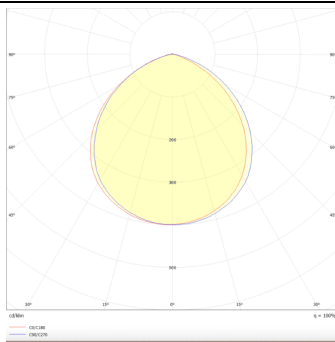

Item code	86.D001.3403.01
Product type	Indoor
Category	Downlights
Family	EASY

Pictograms

- 220/240 V
- CRI 80
- CE
- Driver INCL.
- On/Off
- DALI
- IP 20
- 50000h L80B10

Scheme

Photometry

Product	
Real power (W)	15
Real luminous flux (Lm)	1500
Luminous efficiency (Lm/W)	100
Beam angle (°)	80
Life time (h)	50000 h L80B10
IP	20
Electrical class insulation	Clas II
Colour	White
Control gear included	Yes
Control gear	DALI
Flicker Free	Yes
Light source	LED
Type of LED	SMD
Colour temperature (K)	4000
Colour consistency (SDCM)	SDCM<3
CRI	80