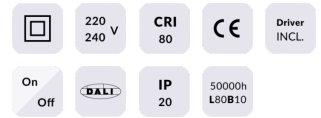

EASY

Lavov Downlights from the family BASIC ,power 15 W and CRI 80 with an optic 80 degrees made in Die Cast Aluminum finished in White with a real lumen output of 1500lm and an efficiency of 100lm/W. DALI driver.

Item code 86.D001.3403.01

Product type Indoor

Category Downlights

Family EASY

Pictograms

Scheme

Photometry

Product

Real power (W) 15

Real luminous flux (Lm) 1500

Luminous efficiency (Lm/W) 100

Beam angle (°) 80

Life time (h) 50000 h L80B10

IP 20

Electrical class insulation Clas II

Colour White

Control gear included Yes

Control gear DALI

Flicker Free Yes

Light source LED

Type of LED SMD

Colour temperature (K) 4000

Colour consistency (SDCM) SDCM<3

CRI 80