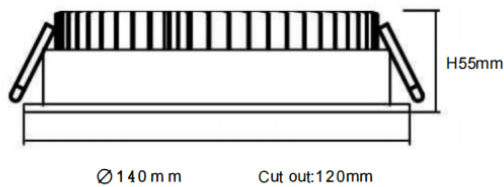

EASY

Lavov downlight from the family EASY with a power of 18W and a beam angle of 100. Finished in White colour. Dimensions $\varnothing 140 \times 55 \text{mm}$. With a total lumen output of 2131lm and a luminous efficacy of 127lm/W. Made in Die Cast Aluminum. Driver DALI. CCT 4000K.

Dimensions

Product dimensions (mm) **$\varnothing 140 \times 55 \text{mm}$**

Scheme

Photometry

Item code	86.D001.3403.01			
Product type	Indoor			
Category	Downlights			
Family	EASY			
Pictograms		220 240 V	CRI 80	CE Driver INCL.
	On Off		IP 20	50000h L80B10

Product

Real power (W)	18
Real luminous flux (Lm)	2131
Luminous efficiency (Lm/W)	127
Beam angle (°)	100
Life time (h)	50000 h L80B10
IP	20
Electrical class insulation	Clas II
Colour	White
Control gear included	Yes
Control gear	DALI
Flicker Free	Yes
Light source	LED
Type of LED	SMD
Colour temperature (K)	4000
Colour consistency (SDCM)	SDCM3
CRI	80