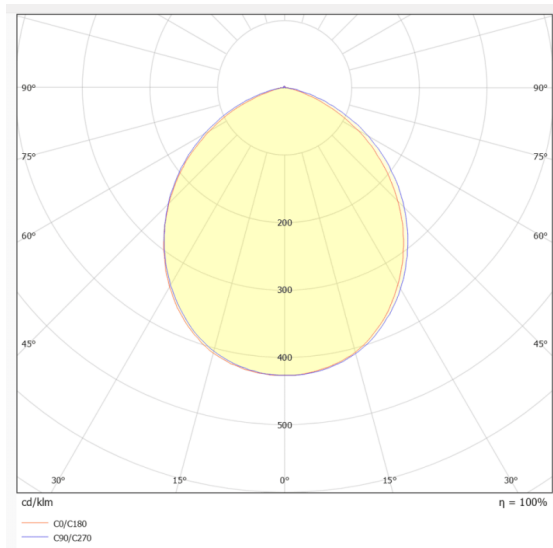

EASY

Lavov downlight from the family EASY with a power of 18W and a beam angle of 100. Finished in White colour. Dimensions $\varnothing 140 \times 55 \text{mm}$. With a total lumen output of 2131lm and a luminous efficacy of 127lm/W. Made in Die Cast Aluminum. Driver DALI. CCT 4000K.

Dimensions

Product dimensions (mm) **$\varnothing 140 \times 55 \text{mm}$**

Scheme

Photometry

Item code	86.D001.3403.01			
Product type	Indoor			
Category	Downlights			
Family	EASY			
Pictograms		220 240 V	CRI 80	CE Driver INCL.
	On Off		IP 20	50000h L80B10

Product

Real power (W)	18
Real luminous flux (Lm)	2131
Luminous efficiency (Lm/W)	127
Beam angle (°)	100
Life time (h)	50000 h L80B10
IP	20
Electrical class insulation	Clas II
Colour	White
Control gear included	Yes
Control gear	DALI
Flicker Free	Yes
Light source	LED
Type of LED	SMD
Colour temperature (K)	4000
Colour consistency (SDCM)	SDCM3
CRI	80