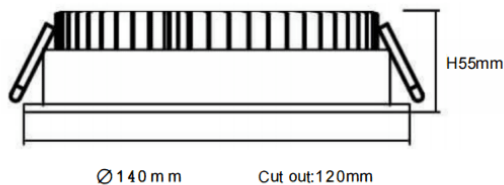

EASY

Lavov downlight from the family EASY with a power of 18W and a beam angle of 100. Finished in White colour. Dimensions $\varnothing 140 \times 55 \text{mm}$. With a total lumen output of 2131lm and a luminous efficacy of 127lm/W. Made in Die Cast Aluminum. Driver DALI. CCT 4000K.

Dimensions

Product dimensions (mm) $\varnothing 140 \times 55 \text{mm}$

Scheme

Photometry

Item code	86.D001.3403.01
Product type	Indoor
Category	Downlights
Family	EASY
Pictograms	

Product	
Real power (W)	18
Real luminous flux (Lm)	2131
Luminous efficiency (Lm/W)	127
Beam angle (º)	100
Life time (h)	50000 h L80B10
IP	20
Electrical class insulation	Clas II
Colour	White
Control gear included	Yes
Control gear	DALI
Flicker Free	Yes
Light source	LED
Type of LED	SMD
Colour temperature (K)	4000
Colour consistency (SDCM)	SDCM<3
CRI	80