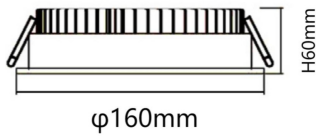

EASY

Lavov Downlights from the family BASIC ,power 20 W and CRI 80 with an optic 80 degrees made in Die Cast Aluminum finished in White with a real lumen output of 2000lm and an efficiency of 100lm/W. ON/OFF driver.

Item code	86.D001.4301.01
Product type	Indoor
Category	Downlights
Family	EASY

Pictograms

	220 240 V	CRI 80	CE	Driver INCL.
On Off		IP 20	50000h L80B10	

Scheme

Photometry

Product	
Real power (W)	20
Real luminous flux (Lm)	2000
Luminous efficiency (Lm/W)	100
Beam angle (°)	80
Life time (h)	50000 h L80B10
IP	20
Electrical class insulation	Clas II
Colour	White
Control gear included	Yes
Control gear	ON/OFF
Flicker Free	Yes
Light source	LED
Type of LED	SMD
Colour temperature (K)	3000
Colour consistency (SDCM)	SDCM<3
CRI	80