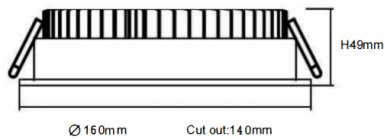

EASY

Lavov downlight from the family EASY with a power of 20W and a beam angle of 100. Finished in White colour. Dimensions $\varnothing 160 \times 49 \text{mm}$. With a total lumen output of 2640lm and a luminous efficacy of 132lm/W. Made in Die Cast Aluminum. Driver ON/OFF. CCT 3000K.

Dimensions

Product dimensions (mm) **$\varnothing 160 \times 49 \text{mm}$**

Scheme

Photometry

Item code	86.D001.4301.01
Product type	Indoor
Category	Downlights
Family	EASY
Pictograms	

Product	
Real power (W)	20
Real luminous flux (Lm)	2075
Luminous efficiency (Lm/W)	100
Beam angle (&ordm;)	100
Life time (h)	50000 h L80B10
IP	20
Electrical class insulation	Clas II
Colour	White
Control gear included	Yes
Control gear	ON/OFF
Flicker Free	Yes
Light source	LED
Type of LED	SMD
Colour temperature (K)	3000
Colour consistency (SDCM)	SDCM<3
CRI	80