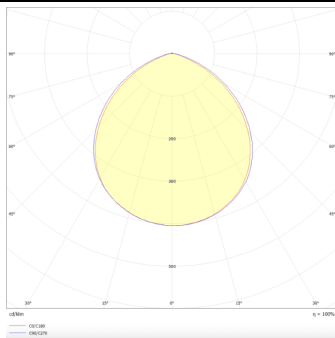

EASY

Lavov Downlights from the family BASIC ,power 20 W and CRI 80 with an optic 80 degrees made in Die Cast Aluminum finished in White with a real lumen output of 2000lm and an efficiency of 100lm/W. ON/OFF driver.

Item code	86.D001.4301.01
Product type	Indoor
Category	Downlights
Family	EASY

Pictograms

Scheme

Photometry

Product	
Real power (W)	20
Real luminous flux (Lm)	2000
Luminous efficiency (Lm/W)	100
Beam angle (°)	80
Life time (h)	50000 h L80B10
IP	20
Electrical class insulation	Clas II
Colour	White
Control gear included	Yes
Control gear	ON/OFF
Flicker Free	Yes
Light source	LED
Type of LED	SMD
Colour temperature (K)	3000
Colour consistency (SDCM)	SDCM<3
CRI	80