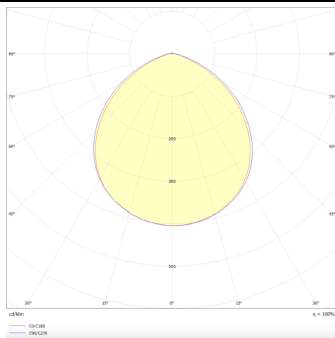

Scheme

Photometry

Product

Real power (W) 20

Real luminous flux (Lm) 2000

Luminous efficiency (Lm/W) 100

Beam angle (°) 80

Life time (h) 50000 h L80B10

IP 20

Electrical class insulation Clas II

Colour White

Control gear included Yes

Control gear ON/OFF

Flicker Free Yes

Light source LED

Type of LED SMD

Colour temperature (K) 3000

Colour consistency (SDCM) SDCM<3

CRI 80