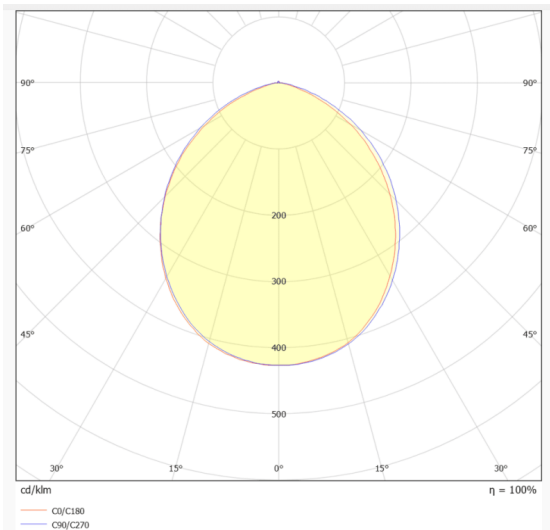

Scheme

Photometry

Item code	86.D001.4301.01
Product type	Indoor
Category	Downlights
Family	EASY
Pictograms	

Product	
Real power (W)	20
Real luminous flux (Lm)	2075
Luminous efficiency (Lm/W)	100
Beam angle (&ordm;)	100
Life time (h)	50000 h L80B10
IP	20
Electrical class insulation	Clas II
Colour	White
Control gear included	Yes
Control gear	ON/OFF
Flicker Free	Yes
Light source	LED
Type of LED	SMD
Colour temperature (K)	3000
Colour consistency (SDCM)	SDCM<3
CRI	80