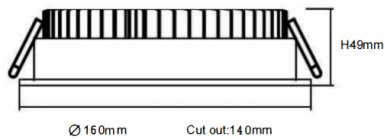

## EASY

Lavov downlight from the family EASY with a power of 20W and a beam angle of 100. Finished in White colour. Dimensions  $\varnothing 160 \times 49 \text{mm}$ . With a total lumen output of 2640lm and a luminous efficacy of 132lm/W. Made in Die Cast Aluminum. Driver ON/OFF. CCT 3000K.

### Dimensions

Product dimensions (mm)  **$\varnothing 160 \times 49 \text{mm}$**

### Photometry

Item code	<b>86.D001.4301.01</b>
Product type	<b>Indoor</b>
Category	<b>Downlights</b>
Family	<b>EASY</b>
Pictograms	

<b>Product</b>	
Real power (W)	<b>20</b>
Real luminous flux (Lm)	<b>2075</b>
Luminous efficiency (Lm/W)	<b>100</b>
Beam angle (&ordm;)	<b>100</b>
Life time (h)	<b>50000 h L80B10</b>
IP	<b>20</b>
Electrical class insulation	<b>Clas II</b>
Colour	<b>White</b>
Control gear included	<b>Yes</b>
Control gear	<b>ON/OFF</b>
Flicker Free	<b>Yes</b>
Light source	<b>LED</b>
Type of LED	<b>SMD</b>
Colour temperature (K)	<b>3000</b>
Colour consistency (SDCM)	<b>SDCM&lt;3</b>
CRI	<b>80</b>