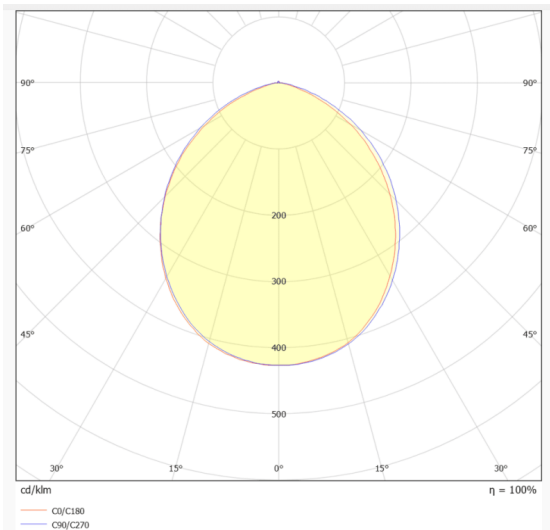

## EASY

Lavov downlight from the family EASY with a power of 20W and a beam angle of 100. Finished in White colour. Dimensions  $\varnothing 160 \times 49 \text{mm}$ . With a total lumen output of 2640lm and a luminous efficacy of 132lm/W. Made in Die Cast Aluminum. Driver ON/OFF. CCT 3000K.

### Dimensions

Product dimensions (mm)  **$\varnothing 160 \times 49 \text{mm}$**

### Photometry

Item code	<b>86.D001.4301.01</b>
Product type	<b>Indoor</b>
Category	<b>Downlights</b>
Family	<b>EASY</b>
Pictograms	

<b>Product</b>	
Real power (W)	<b>20</b>
Real luminous flux (Lm)	<b>2075</b>
Luminous efficiency (Lm/W)	<b>100</b>
Beam angle (&ordm;)	<b>100</b>
Life time (h)	<b>50000 h L80B10</b>
IP	<b>20</b>
Electrical class insulation	<b>Clas II</b>
Colour	<b>White</b>
Control gear included	<b>Yes</b>
Control gear	<b>ON/OFF</b>
Flicker Free	<b>Yes</b>
Light source	<b>LED</b>
Type of LED	<b>SMD</b>
Colour temperature (K)	<b>3000</b>
Colour consistency (SDCM)	<b>SDCM&lt;3</b>
CRI	<b>80</b>