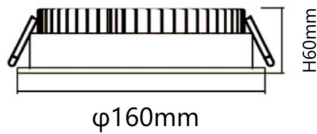

EASY

Lavov Downlights from the family BASIC ,power 20 W and CRI 80 with an optic 80 degrees made in Die Cast Aluminum finished in White with a real lumen output of 2000lm and an efficiency of 100lm/W. ON/OFF driver.

Item code	86.D001.4301.01
Product type	Indoor
Category	Downlights
Family	EASY

Pictograms

Scheme

Photometry

Product	
Real power (W)	20
Real luminous flux (Lm)	2000
Luminous efficiency (Lm/W)	100
Beam angle (°)	80
Life time (h)	50000 h L80B10
IP	20
Electrical class insulation	Clas II
Colour	White
Control gear included	Yes
Control gear	ON/OFF
Flicker Free	Yes
Light source	LED
Type of LED	SMD
Colour temperature (K)	3000
Colour consistency (SDCM)	SDCM<3
CRI	80