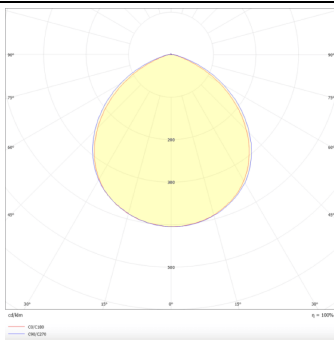

Item code	86.D001.4301.01
Product type	Indoor
Category	Downlights
Family	EASY

Pictograms

	220 240 V	CRI 80	CE	Driver INCL.
On Off		IP 20	50000h L80B10	

Scheme

Photometry

Product	
Real power (W)	20
Real luminous flux (Lm)	2000
Luminous efficiency (Lm/W)	100
Beam angle (°)	80
Life time (h)	50000 h L80B10
IP	20
Electrical class insulation	Clas II
Colour	White
Control gear included	Yes
Control gear	ON/OFF
Flicker Free	Yes
Light source	LED
Type of LED	SMD
Colour temperature (K)	3000
Colour consistency (SDCM)	SDCM<3
CRI	80