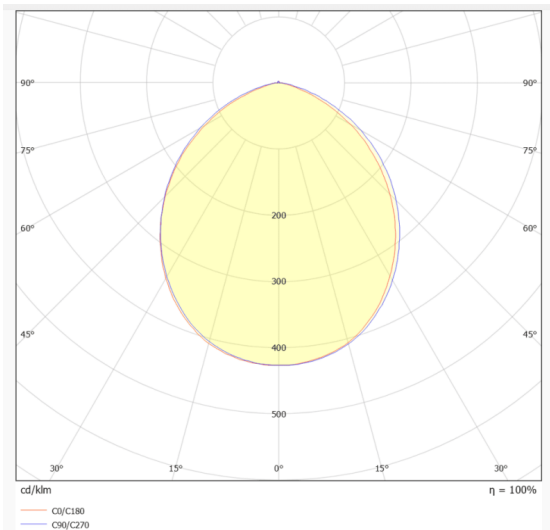

## EASY

Lavov downlight from the family EASY with a power of 20W and a beam angle of 100. Finished in White colour. Dimensions  $\varnothing 160 \times 49 \text{mm}$ . With a total lumen output of 2640lm and a luminous efficacy of 132lm/W. Made in Die Cast Aluminum. Driver DALI. CCT 3000K.

### Dimensions

Product dimensions (mm)  **$\varnothing 160 \times 49 \text{mm}$**

### Photometry

Item code	<b>86.D001.4303.01</b>
Product type	<b>Indoor</b>
Category	<b>Downlights</b>
Family	<b>EASY</b>
Pictograms	

<b>Product</b>	
Real power (W)	<b>20</b>
Real luminous flux (Lm)	<b>2075</b>
Luminous efficiency (Lm/W)	<b>100</b>
Beam angle (&ordm;)	<b>100</b>
Life time (h)	<b>50000 h L80B10</b>
IP	<b>20</b>
Electrical class insulation	<b>Clas II</b>
Colour	<b>White</b>
Control gear included	<b>Yes</b>
Control gear	<b>DALI</b>
Flicker Free	<b>Yes</b>
Light source	<b>LED</b>
Type of LED	<b>SMD</b>
Colour temperature (K)	<b>3000</b>
Colour consistency (SDCM)	<b>SDCM&lt;3</b>
CRI	<b>80</b>