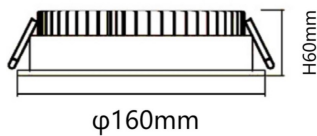

**EASY**

Lavov Downlights from the family BASIC ,power 20 W and CRI 80 with an optic 80 degrees made in Die Cast Aluminum finished in White with a real lumen output of 2000lm and an efficiency of 100lm/W. DALI driver.

**Scheme**

**Photometry**

**Product**

|                                    |                       |
|------------------------------------|-----------------------|
| <b>Real power (W)</b>              | <b>20</b>             |
| <b>Real luminous flux (Lm)</b>     | <b>2000</b>           |
| <b>Luminous efficiency (Lm/W)</b>  | <b>100</b>            |
| <b>Beam angle (°)</b>              | <b>80</b>             |
| <b>Life time (h)</b>               | <b>50000 h L80B10</b> |
| <b>IP</b>                          | <b>20</b>             |
| <b>Electrical class insulation</b> | <b>Clas II</b>        |
| <b>Colour</b>                      | <b>White</b>          |
| <b>Control gear included</b>       | <b>Yes</b>            |
| <b>Control gear</b>                | <b>DALI</b>           |
| <b>Flicker Free</b>                | <b>Yes</b>            |
| <b>Light source</b>                | <b>LED</b>            |
| <b>Type of LED</b>                 | <b>SMD</b>            |
| <b>Colour temperature (K)</b>      | <b>3000</b>           |
| <b>Colour consistency (SDCM)</b>   | <b>SDCM&lt;3</b>      |
| <b>CRI</b>                         | <b>80</b>             |