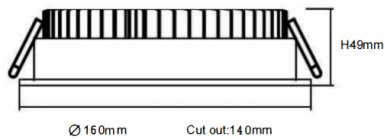

### EASY

Lavov downlight from the family EASY with a power of 20W and a beam angle of 100. Finished in White colour. Dimensions  $\varnothing 160 \times 49 \text{mm}$ . With a total lumen output of 2640lm and a luminous efficacy of 132lm/W. Made in Die Cast Aluminum. Driver DALI. CCT 3000K.

### Dimensions

Product dimensions (mm)  **$\varnothing 160 \times 49 \text{mm}$**

### Photometry

Item code	<b>86.D001.4303.01</b>				
Product type	<b>Indoor</b>				
Category	<b>Downlights</b>				
Family	<b>EASY</b>				
Pictograms					

<b>Product</b>	
Real power (W)	<b>20</b>
Real luminous flux (Lm)	<b>2075</b>
Luminous efficiency (Lm/W)	<b>100</b>
Beam angle (°)	<b>100</b>
Life time (h)	<b>50000 h L80B10</b>
IP	<b>20</b>
Electrical class insulation	<b>Clas II</b>
Colour	<b>White</b>
Control gear included	<b>Yes</b>
Control gear	<b>DALI</b>
Flicker Free	<b>Yes</b>
Light source	<b>LED</b>
Type of LED	<b>SMD</b>
Colour temperature (K)	<b>3000</b>
Colour consistency (SDCM)	<b>SDCM3</b>
CRI	<b>80</b>