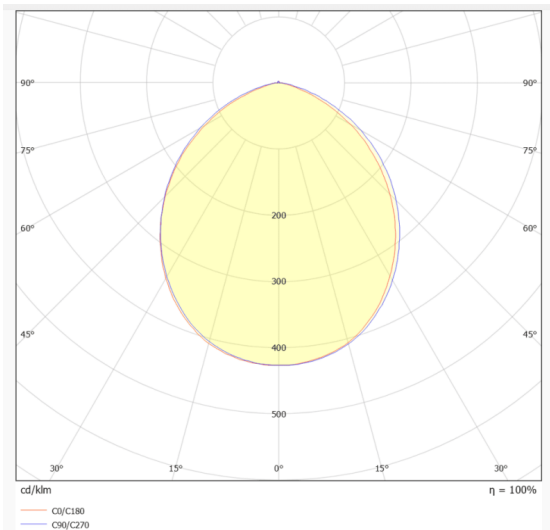

### EASY

Lavov downlight from the family EASY with a power of 20W and a beam angle of 100. Finished in White colour. Dimensions  $\varnothing 160 \times 49 \text{mm}$ . With a total lumen output of 2640lm and a luminous efficacy of 132lm/W. Made in Die Cast Aluminum. Driver DALI. CCT 3000K.

### Dimensions

Product dimensions (mm)  **$\varnothing 160 \times 49 \text{mm}$**

### Photometry

Item code	<b>86.D001.4303.01</b>				
Product type	<b>Indoor</b>				
Category	<b>Downlights</b>				
Family	<b>EASY</b>				
Pictograms					

<b>Product</b>	
Real power (W)	<b>20</b>
Real luminous flux (Lm)	<b>2075</b>
Luminous efficiency (Lm/W)	<b>100</b>
Beam angle (°)	<b>100</b>
Life time (h)	<b>50000 h L80B10</b>
IP	<b>20</b>
Electrical class insulation	<b>Clas II</b>
Colour	<b>White</b>
Control gear included	<b>Yes</b>
Control gear	<b>DALI</b>
Flicker Free	<b>Yes</b>
Light source	<b>LED</b>
Type of LED	<b>SMD</b>
Colour temperature (K)	<b>3000</b>
Colour consistency (SDCM)	<b>SDCM3</b>
CRI	<b>80</b>