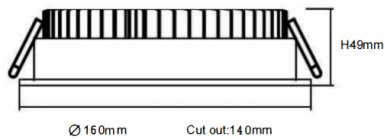

## EASY

Lavov downlight from the family EASY with a power of 20W and a beam angle of 100. Finished in White colour. Dimensions  $\varnothing 160 \times 49 \text{mm}$ . With a total lumen output of 2640lm and a luminous efficacy of 132lm/W. Made in Die Cast Aluminum. Driver DALI. CCT 3000K.

### Dimensions

Product dimensions (mm)  **$\varnothing 160 \times 49 \text{mm}$**

### Photometry

Item code	<b>86.D001.4303.01</b>
Product type	<b>Indoor</b>
Category	<b>Downlights</b>
Family	<b>EASY</b>
Pictograms	

<b>Product</b>	
Real power (W)	<b>20</b>
Real luminous flux (Lm)	<b>2075</b>
Luminous efficiency (Lm/W)	<b>100</b>
Beam angle (&ordm;)	<b>100</b>
Life time (h)	<b>50000 h L80B10</b>
IP	<b>20</b>
Electrical class insulation	<b>Clas II</b>
Colour	<b>White</b>
Control gear included	<b>Yes</b>
Control gear	<b>DALI</b>
Flicker Free	<b>Yes</b>
Light source	<b>LED</b>
Type of LED	<b>SMD</b>
Colour temperature (K)	<b>3000</b>
Colour consistency (SDCM)	<b>SDCM&lt;3</b>
CRI	<b>80</b>