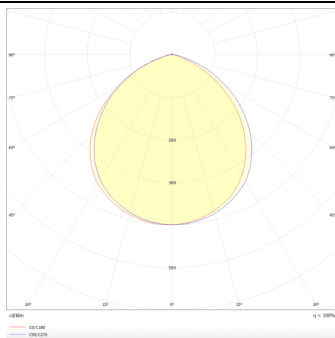

Item code	86.D001.4401.01
Product type	Indoor
Category	Downlights
Family	EASY

Pictograms

Scheme

Photometry

Product

Real power (W)	20
Real luminous flux (Lm)	2000
Luminous efficiency (Lm/W)	100
Beam angle (°)	80
Life time (h)	50000 h L80B10
IP	20
Electrical class insulation	Clas II
Colour	White
Control gear included	Yes
Control gear	ON/OFF
Flicker Free	Yes
Light source	LED
Type of LED	SMD
Colour temperature (K)	4000
Colour consistency (SDCM)	SDCM<3
CRI	80