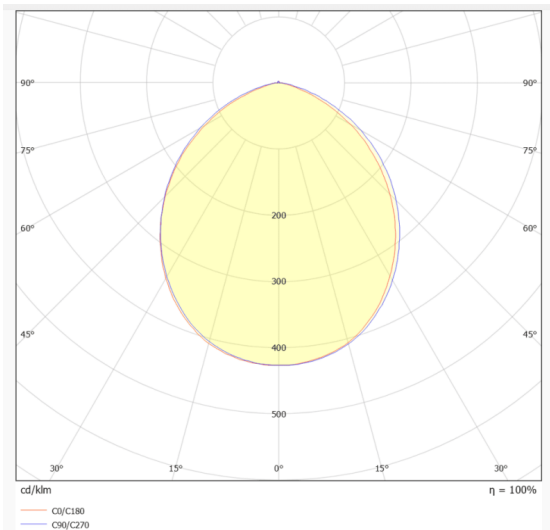

### EASY

Lavov downlight from the family EASY with a power of 20W and a beam angle of 100. Finished in White colour. Dimensions  $\varnothing 160 \times 49 \text{mm}$ . With a total lumen output of 2640lm and a luminous efficacy of 132lm/W. Made in Die Cast Aluminum. Driver ON/OFF. CCT 4000K.

### Dimensions

Product dimensions (mm)  **$\varnothing 160 \times 49 \text{mm}$**

### Photometry

Item code	86.D001.4401.01
Product type	Indoor
Category	Downlights
Family	EASY
Pictograms	

Product	
Real power (W)	20
Real luminous flux (Lm)	2075
Luminous efficiency (Lm/W)	100
Beam angle (°)	100
Life time (h)	50000 h L80B10
IP	20
Electrical class insulation	Clas II
Colour	White
Control gear included	Yes
Control gear	ON/OFF
Flicker Free	Yes
Light source	LED
Type of LED	SMD
Colour temperature (K)	4000
Colour consistency (SDCM)	SDCM3
CRI	80