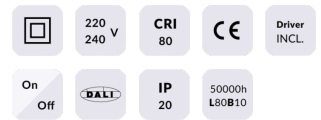

EASY

Lavov Downlights from the family BASIC ,power 20 W and CRI 80 with an optic 80 degrees made in Die Cast Aluminum finished in White with a real lumen output of 2000lm and an efficiency of 100lm/W. ON/OFF driver.

Item code	86.D001.4401.01
Product type	Indoor
Category	Downlights
Family	EASY

Pictograms

Scheme

Photometry

Product

Real power (W)	20
Real luminous flux (Lm)	2000
Luminous efficiency (Lm/W)	100
Beam angle (°)	80
Life time (h)	50000 h L80B10
IP	20
Electrical class insulation	Clas II
Colour	White
Control gear included	Yes
Control gear	ON/OFF
Flicker Free	Yes
Light source	LED
Type of LED	SMD
Colour temperature (K)	4000
Colour consistency (SDCM)	SDCM<3
CRI	80