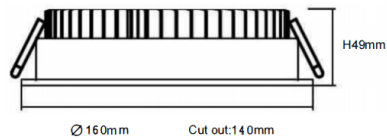

EASY

Lavov downlight from the family EASY with a power of 20W and a beam angle of 100. Finished in White colour. Dimensions $\varnothing 160 \times 49 \text{mm}$. With a total lumen output of 2640lm and a luminous efficacy of 132lm/W. Made in Die Cast Aluminum. Driver ON/OFF. CCT 4000K.

Dimensions

Product dimensions (mm) **$\varnothing 160 \times 49 \text{mm}$**

Scheme

Photometry

Item code	86.D001.4401.01
Product type	Indoor
Category	Downlights
Family	EASY
Pictograms	

Product

Real power (W)	20
Real luminous flux (Lm)	2075
Luminous efficiency (Lm/W)	100
Beam angle (&ordm;)	100
Life time (h)	50000 h L80B10
IP	20
Electrical class insulation	Clas II
Colour	White
Control gear included	Yes
Control gear	ON/OFF
Flicker Free	Yes
Light source	LED
Type of LED	SMD
Colour temperature (K)	4000
Colour consistency (SDCM)	SDCM<3
CRI	80