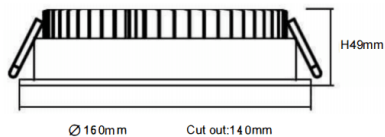

### EASY

Lavov downlight from the family EASY with a power of 20W and a beam angle of 100. Finished in White colour. Dimensions  $\varnothing 160 \times 49 \text{mm}$ . With a total lumen output of 2640lm and a luminous efficacy of 132lm/W. Made in Die Cast Aluminum. Driver ON/OFF. CCT 4000K.

### Dimensions

Product dimensions (mm)  **$\varnothing 160 \times 49 \text{mm}$**

### Photometry

Item code	86.D001.4401.01
Product type	Indoor
Category	Downlights
Family	EASY
Pictograms	

Product	
Real power (W)	20
Real luminous flux (Lm)	2075
Luminous efficiency (Lm/W)	100
Beam angle (°)	100
Life time (h)	50000 h L80B10
IP	20
Electrical class insulation	Clas II
Colour	White
Control gear included	Yes
Control gear	ON/OFF
Flicker Free	Yes
Light source	LED
Type of LED	SMD
Colour temperature (K)	4000
Colour consistency (SDCM)	SDCM3
CRI	80