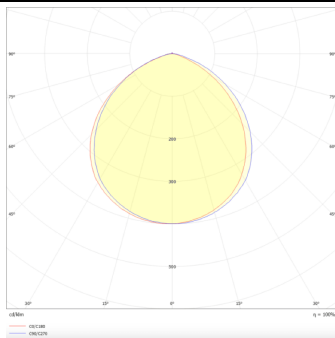

Scheme

Photometry

Product

Real power (W) 20

Real luminous flux (Lm) 2000

Luminous efficiency (Lm/W) 100

Beam angle (°) 80

Life time (h) 50000 h L80B10

IP 20

Electrical class insulation Clas II

Colour White

Control gear included Yes

Control gear ON/OFF

Flicker Free Yes

Light source LED

Type of LED SMD

Colour temperature (K) 4000

Colour consistency (SDCM) SDCM<3

CRI 80