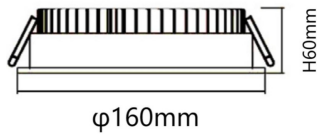

EASY

Lavov Downlights from the family BASIC ,power 20 W and CRI 80 with an optic 80 degrees made in Die Cast Aluminum finished in White with a real lumen output of 2000lm and an efficiency of 100lm/W. ON/OFF driver.

Item code 86.D001.4401.01

Product type Indoor

Category Downlights

Family EASY

Pictograms

Scheme

Photometry

Product

Real power (W) 20

Real luminous flux (Lm) 2000

Luminous efficiency (Lm/W) 100

Beam angle (°) 80

Life time (h) 50000 h L80B10

IP 20

Electrical class insulation Clas II

Colour White

Control gear included Yes

Control gear ON/OFF

Flicker Free Yes

Light source LED

Type of LED SMD

Colour temperature (K) 4000

Colour consistency (SDCM) SDCM<3

CRI 80