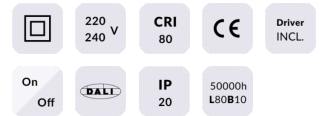

EASY

Lavov Downlights from the family BASIC ,power 20 W and CRI 80 with an optic 80 degrees made in Die Cast Aluminum finished in White with a real lumen output of 2000lm and an efficiency of 100lm/W. ON/OFF driver.

Item code 86.D001.4401.01

Product type Indoor

Category Downlights

Family EASY

Pictograms

Scheme

Photometry

Product

Real power (W) 20

Real luminous flux (Lm) 2000

Luminous efficiency (Lm/W) 100

Beam angle (°) 80

Life time (h) 50000 h L80B10

IP 20

Electrical class insulation Clas II

Colour White

Control gear included Yes

Control gear ON/OFF

Flicker Free Yes

Light source LED

Type of LED SMD

Colour temperature (K) 4000

Colour consistency (SDCM) SDCM<3

CRI 80