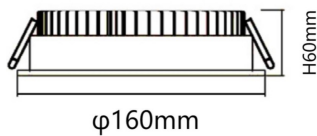

EASY

Lavov Downlights from the family BASIC ,power 20 W and CRI 80 with an optic 80 degrees made in Die Cast Aluminum finished in White with a real lumen output of 2000lm and an efficiency of 100lm/W. ON/OFF driver.

Item code	86.D001.4401.01
Product type	Indoor
Category	Downlights
Family	EASY

Pictograms

Scheme

Photometry

Product

Real power (W)	20
Real luminous flux (Lm)	2000
Luminous efficiency (Lm/W)	100
Beam angle (°)	80
Life time (h)	50000 h L80B10
IP	20
Electrical class insulation	Clas II
Colour	White
Control gear included	Yes
Control gear	ON/OFF
Flicker Free	Yes
Light source	LED
Type of LED	SMD
Colour temperature (K)	4000
Colour consistency (SDCM)	SDCM<3
CRI	80