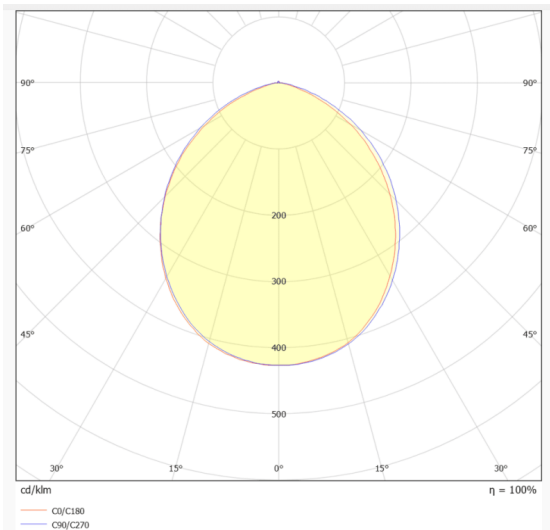

Scheme

Photometry

Item code	86.D001.4401.01
Product type	Indoor
Category	Downlights
Family	EASY
Pictograms	

Product

Real power (W)	20
Real luminous flux (Lm)	2075
Luminous efficiency (Lm/W)	100
Beam angle (&ordm;)	100
Life time (h)	50000 h L80B10
IP	20
Electrical class insulation	Clas II
Colour	White
Control gear included	Yes
Control gear	ON/OFF
Flicker Free	Yes
Light source	LED
Type of LED	SMD
Colour temperature (K)	4000
Colour consistency (SDCM)	SDCM<3
CRI	80