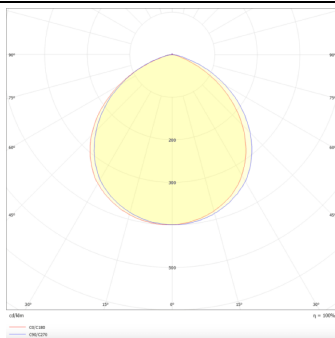

Item code	86.D001.4403.01
Product type	Indoor
Category	Downlights
Family	EASY

Pictograms

	220 240 V	CRI 80	CE	Driver INCL.
On Off		IP 20	50000h L80B10	

Scheme

Photometry

Product	
Real power (W)	20
Real luminous flux (Lm)	2000
Luminous efficiency (Lm/W)	100
Beam angle (°)	80
Life time (h)	50000 h L80B10
IP	20
Electrical class insulation	Clas II
Colour	White
Control gear included	Yes
Control gear	DALI
Flicker Free	Yes
Light source	LED
Type of LED	SMD
Colour temperature (K)	4000
Colour consistency (SDCM)	SDCM<3
CRI	80