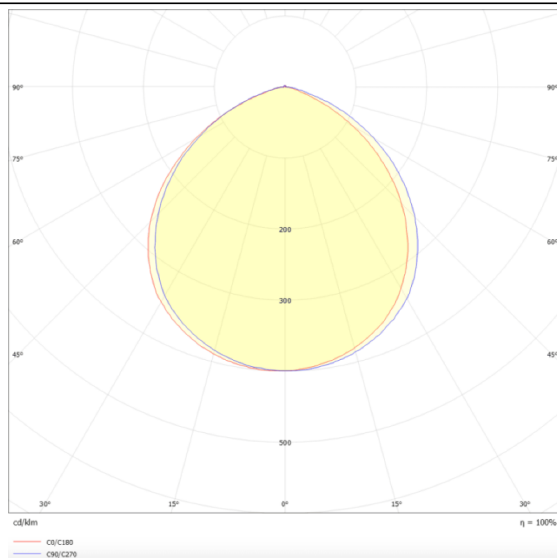

EASY

Lavov downlight from the family EASY with a power of 20W and a beam angle of 100. Finished in White colour. Dimensions $\varnothing 160 \times 49 \text{mm}$. With a total lumen output of 2640lm and a luminous efficacy of 132lm/W. Made in Die Cast Aluminum. Driver DALI. CCT 4000K.

Dimensions

Product dimensions (mm) $\varnothing 160 \times 49 \text{mm}$

Scheme

Photometry

Item code	86.D001.4403.01
Product type	Indoor
Category	Downlights
Family	EASY
Pictograms	

Product	
Real power (W)	20
Real luminous flux (Lm)	2075
Luminous efficiency (Lm/W)	100
Beam angle (º)	100
Life time (h)	50000 h L80B10
IP	20
Electrical class insulation	Clas II
Colour	White
Control gear included	Yes
Control gear	DALI
Flicker Free	Yes
Light source	LED
Type of LED	SMD
Colour temperature (K)	4000
Colour consistency (SDCM)	SDCM<3
CRI	80