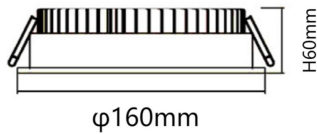

EASY

Lavov Downlights from the family BASIC ,power 20 W and CRI 80 with an optic 80 degrees made in Die Cast Aluminum finished in White with a real lumen output of 2000lm and an efficiency of 100lm/W. DALI driver.

Item code 86.D001.4403.01

Product type Indoor

Category Downlights

Family EASY

Pictograms

Scheme

Photometry

Product

Real power (W) 20

Real luminous flux (Lm) 2000

Luminous efficiency (Lm/W) 100

Beam angle (°) 80

Life time (h) 50000 h L80B10

IP 20

Electrical class insulation Clas II

Colour White

Control gear included Yes

Control gear DALI

Flicker Free Yes

Light source LED

Type of LED SMD

Colour temperature (K) 4000

Colour consistency (SDCM) SDCM<3

CRI 80