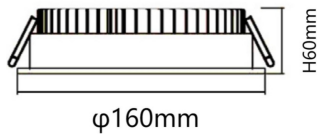

EASY

Lavov Downlights from the family BASIC ,power 20 W and CRI 80 with an optic 80 degrees made in Die Cast Aluminum finished in White with a real lumen output of 2000lm and an efficiency of 100lm/W. DALI driver.

Item code	86.D001.4403.01
Product type	Indoor
Category	Downlights
Family	EASY

Pictograms

	220 240 V	CRI 80	CE	Driver INCL.
On Off		IP 20	50000h L80B10	

Scheme

Photometry

Product	
Real power (W)	20
Real luminous flux (Lm)	2000
Luminous efficiency (Lm/W)	100
Beam angle (°)	80
Life time (h)	50000 h L80B10
IP	20
Electrical class insulation	Clas II
Colour	White
Control gear included	Yes
Control gear	DALI
Flicker Free	Yes
Light source	LED
Type of LED	SMD
Colour temperature (K)	4000
Colour consistency (SDCM)	SDCM<3
CRI	80