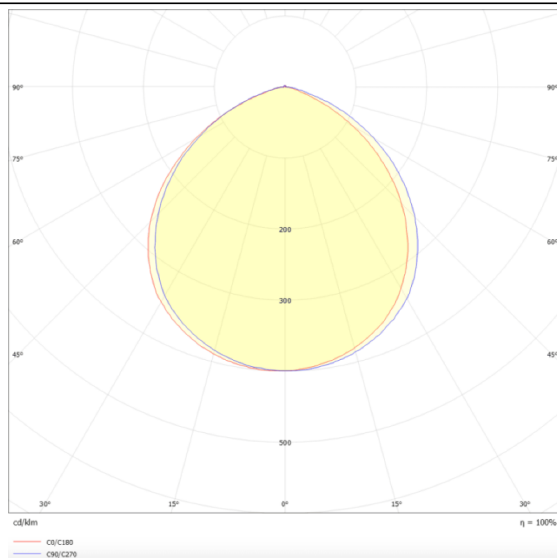

EASY

Lavov downlight from the family EASY with a power of 20W and a beam angle of 100. Finished in White colour. Dimensions $\varnothing 160 \times 49 \text{mm}$. With a total lumen output of 2640lm and a luminous efficacy of 132lm/W. Made in Die Cast Aluminum. Driver DALI. CCT 4000K.

Dimensions

Product dimensions (mm) **$\varnothing 160 \times 49 \text{mm}$**

Scheme

Photometry

Item code	86.D001.4403.01
Product type	Indoor
Category	Downlights
Family	EASY
Pictograms	

Product	
Real power (W)	20
Real luminous flux (Lm)	2075
Luminous efficiency (Lm/W)	100
Beam angle (°)	100
Life time (h)	50000 h L80B10
IP	20
Electrical class insulation	Clas II
Colour	White
Control gear included	Yes
Control gear	DALI
Flicker Free	Yes
Light source	LED
Type of LED	SMD
Colour temperature (K)	4000
Colour consistency (SDCM)	SDCM3
CRI	80