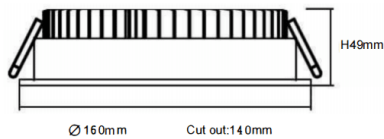

EASY

Lavov downlight from the family EASY with a power of 20W and a beam angle of 100. Finished in White colour. Dimensions $\varnothing 160 \times 49 \text{mm}$. With a total lumen output of 2640lm and a luminous efficacy of 132lm/W. Made in Die Cast Aluminum. Driver DALI. CCT 4000K.

Dimensions

Product dimensions (mm) **$\varnothing 160 \times 49 \text{mm}$**

Scheme

Photometry

Item code	86.D001.4403.01
Product type	Indoor
Category	Downlights
Family	EASY
Pictograms	

Product	
Real power (W)	20
Real luminous flux (Lm)	2075
Luminous efficiency (Lm/W)	100
Beam angle (°)	100
Life time (h)	50000 h L80B10
IP	20
Electrical class insulation	Clas II
Colour	White
Control gear included	Yes
Control gear	DALI
Flicker Free	Yes
Light source	LED
Type of LED	SMD
Colour temperature (K)	4000
Colour consistency (SDCM)	SDCM3
CRI	80