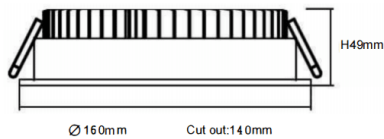

EASY

Lavov downlight from the family EASY with a power of 20W and a beam angle of 100. Finished in White colour. Dimensions $\varnothing 160 \times 49 \text{mm}$. With a total lumen output of 2640lm and a luminous efficacy of 132lm/W. Made in Die Cast Aluminum. Driver DALI. CCT 4000K.

Dimensions

Product dimensions (mm) $\varnothing 160 \times 49 \text{mm}$

Scheme

Photometry

Item code	86.D001.4403.01
Product type	Indoor
Category	Downlights
Family	EASY
Pictograms	

Product	
Real power (W)	20
Real luminous flux (Lm)	2075
Luminous efficiency (Lm/W)	100
Beam angle (º)	100
Life time (h)	50000 h L80B10
IP	20
Electrical class insulation	Clas II
Colour	White
Control gear included	Yes
Control gear	DALI
Flicker Free	Yes
Light source	LED
Type of LED	SMD
Colour temperature (K)	4000
Colour consistency (SDCM)	SDCM<3
CRI	80