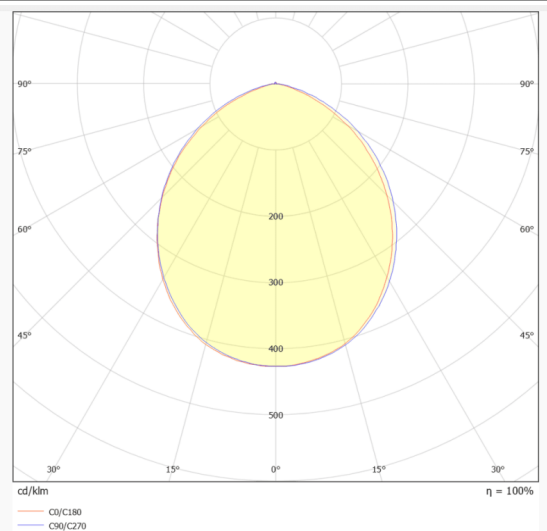

EASY

Lavov downlight from the family EASY with a power of 24W and a beam angle of 100. Finished in White colour. Dimensions $\varnothing 185 \times 55 \text{mm}$. With a total lumen output of 2075lm and a luminous efficacy of 100lm/W. Made in Die Cast Aluminum. Driver ON/OFF. CCT 3000K.

Dimensions

Product dimensions (mm) **$\varnothing 185 \times 55 \text{mm}$**

Scheme

Photometry

Item code	86.D001.5301.01
Product type	Indoor
Category	Downlights
Family	EASY
Pictograms	

Product	
Real power (W)	24
Real luminous flux (Lm)	2951
Luminous efficiency (Lm/W)	132
Beam angle (°)	100
Life time (h)	50000 h L80B10
IP	20
Electrical class insulation	Clas II
Colour	White
Control gear included	Yes
Control gear	ON/OFF
Flicker Free	Yes
Light source	LED
Type of LED	SMD
Colour temperature (K)	3000
Colour consistency (SDCM)	SDCM3
CRI	80