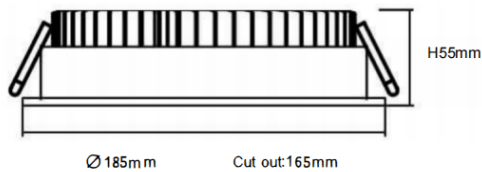

EASY

Lavov downlight from the family EASY with a power of 24W and a beam angle of 100. Finished in White colour. Dimensions $\varnothing 185 \times 55 \text{mm}$. With a total lumen output of 2075lm and a luminous efficacy of 100lm/W. Made in Die Cast Aluminum. Driver ON/OFF. CCT 3000K.

Dimensions

Product dimensions (mm) **$\varnothing 185 \times 55 \text{mm}$**

Scheme

Photometry

Item code	86.D001.5301.01
Product type	Indoor
Category	Downlights
Family	EASY
Pictograms	

Product	
Real power (W)	24
Real luminous flux (Lm)	2951
Luminous efficiency (Lm/W)	132
Beam angle (°)	100
Life time (h)	50000 h L80B10
IP	20
Electrical class insulation	Clas II
Colour	White
Control gear included	Yes
Control gear	ON/OFF
Flicker Free	Yes
Light source	LED
Type of LED	SMD
Colour temperature (K)	3000
Colour consistency (SDCM)	SDCM3
CRI	80