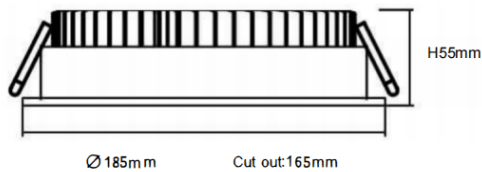

EASY

Lavov downlight from the family EASY with a power of 24W and a beam angle of 100. Finished in White colour. Dimensions $\varnothing 185 \times 55 \text{mm}$. With a total lumen output of 2075lm and a luminous efficacy of 100lm/W. Made in Die Cast Aluminum. Driver ON/OFF. CCT 3000K.

Dimensions

Product dimensions (mm) $\varnothing 185 \times 55 \text{mm}$

Scheme

Photometry

Item code	86.D001.5301.01
Product type	Indoor
Category	Downlights
Family	EASY
Pictograms	

Product	
Real power (W)	24
Real luminous flux (Lm)	2951
Luminous efficiency (Lm/W)	132
Beam angle (º)	100
Life time (h)	50000 h L80B10
IP	20
Electrical class insulation	Clas II
Colour	White
Control gear included	Yes
Control gear	ON/OFF
Flicker Free	Yes
Light source	LED
Type of LED	SMD
Colour temperature (K)	3000
Colour consistency (SDCM)	SDCM<3
CRI	80