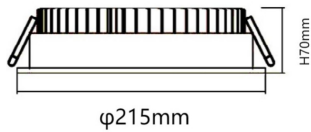

EASY

Lavov Downlights from the family BASIC ,power 30 W and CRI 80 with an optic 80 degrees made in Die Cast Aluminum finished in White with a real lumen output of 3000lm and an efficiency of 100lm/W. ON/OFF driver.

Item code	86.D001.5301.01
Product type	Indoor
Category	Downlights
Family	EASY

Pictograms

Scheme

Product

Real power (W)	30
Real luminous flux (Lm)	3000
Luminous efficiency (Lm/W)	100
Beam angle (°)	80
Life time (h)	50000 h L80B10
IP	20
Electrical class insulation	Clas II
Colour	White
Control gear included	Yes
Control gear	ON/OFF
Flicker Free	Yes
Light source	LED
Type of LED	SMD
Colour temperature (K)	3000
Colour consistency (SDCM)	SDCM<3
CRI	80