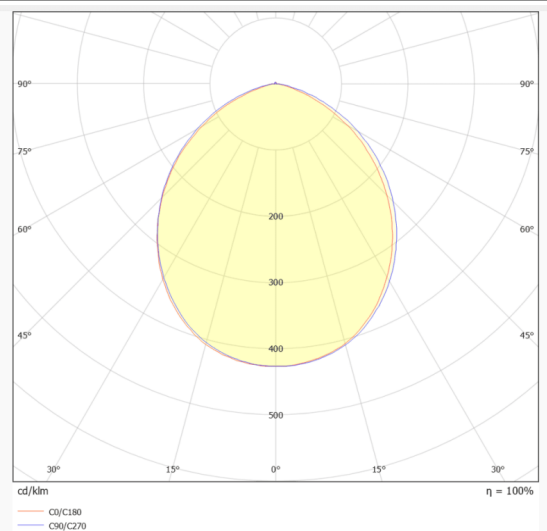

EASY

Lavov downlight from the family EASY with a power of 24W and a beam angle of 100. Finished in White colour. Dimensions $\varnothing 185 \times 55 \text{mm}$. With a total lumen output of 2075lm and a luminous efficacy of 100lm/W. Made in Die Cast Aluminum. Driver ON/OFF. CCT 3000K.

Dimensions

Product dimensions (mm) $\varnothing 185 \times 55 \text{mm}$

Scheme

Photometry

Item code	86.D001.5301.01
Product type	Indoor
Category	Downlights
Family	EASY
Pictograms	

Product	
Real power (W)	24
Real luminous flux (Lm)	2951
Luminous efficiency (Lm/W)	132
Beam angle (º)	100
Life time (h)	50000 h L80B10
IP	20
Electrical class insulation	Clas II
Colour	White
Control gear included	Yes
Control gear	ON/OFF
Flicker Free	Yes
Light source	LED
Type of LED	SMD
Colour temperature (K)	3000
Colour consistency (SDCM)	SDCM<3
CRI	80