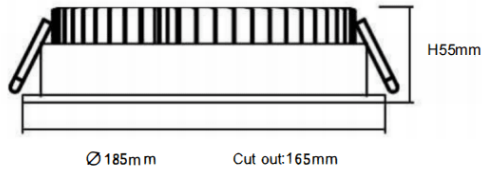

EASY

Lavov downlight from the family EASY with a power of 24W and a beam angle of 100. Finished in White colour. Dimensions $\varnothing 185 \times 55 \text{mm}$. With a total lumen output of 2075lm and a luminous efficacy of 100lm/W. Made in Die Cast Aluminum. Driver DALI. CCT 3000K.

Dimensions

Product dimensions (mm) $\varnothing 185 \times 55 \text{mm}$

Scheme

Photometry

Item code	86.D001.5303.01
Product type	Indoor
Category	Downlights
Family	EASY
Pictograms	

Product	
Real power (W)	24
Real luminous flux (Lm)	2951
Luminous efficiency (Lm/W)	132
Beam angle (°)	100
Life time (h)	50000 h L80B10
IP	20
Electrical class insulation	Clas II
Colour	White
Control gear included	Yes
Control gear	DALI
Flicker Free	Yes
Light source	LED
Type of LED	SMD
Colour temperature (K)	3000
Colour consistency (SDCM)	SDCM3
CRI	80