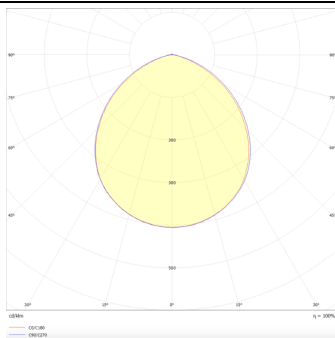

| | |
|---------------------|------------------------|
| Item code | 86.D001.5303.01 |
| Product type | Indoor |
| Category | Downlights |
| Family | EASY |

Pictograms

Scheme

Photometry

Product

| | |
|------------------------------------|-----------------------|
| Real power (W) | 30 |
| Real luminous flux (Lm) | 3000 |
| Luminous efficiency (Lm/W) | 100 |
| Beam angle (°) | 80 |
| Life time (h) | 50000 h L80B10 |
| IP | 20 |
| Electrical class insulation | Clas II |
| Colour | White |
| Control gear included | Yes |
| Control gear | DALI |
| Flicker Free | Yes |
| Light source | LED |
| Type of LED | SMD |
| Colour temperature (K) | 3000 |
| Colour consistency (SDCM) | SDCM<3 |
| CRI | 80 |