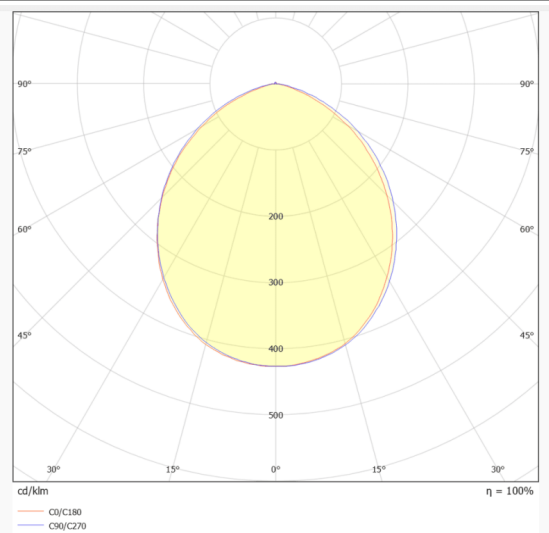

EASY

Lavov downlight from the family EASY with a power of 24W and a beam angle of 100. Finished in White colour. Dimensions $\varnothing 185 \times 55 \text{mm}$. With a total lumen output of 2075lm and a luminous efficacy of 100lm/W. Made in Die Cast Aluminum. Driver DALI. CCT 3000K.

Dimensions

Product dimensions (mm) $\varnothing 185 \times 55 \text{mm}$

Scheme

Photometry

Item code	86.D001.5303.01
Product type	Indoor
Category	Downlights
Family	EASY
Pictograms	

Product	
Real power (W)	24
Real luminous flux (Lm)	2951
Luminous efficiency (Lm/W)	132
Beam angle (°)	100
Life time (h)	50000 h L80B10
IP	20
Electrical class insulation	Clas II
Colour	White
Control gear included	Yes
Control gear	DALI
Flicker Free	Yes
Light source	LED
Type of LED	SMD
Colour temperature (K)	3000
Colour consistency (SDCM)	SDCM3
CRI	80