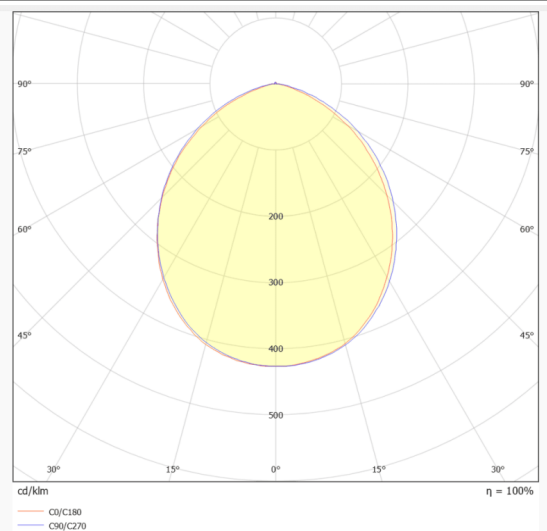

EASY

Lavov downlight from the family EASY with a power of 24W and a beam angle of 100. Finished in White colour. Dimensions $\varnothing 185 \times 55 \text{mm}$. With a total lumen output of 2075lm and a luminous efficacy of 100lm/W. Made in Die Cast Aluminum. Driver DALI. CCT 3000K.

Dimensions

Product dimensions (mm) $\varnothing 185 \times 55 \text{mm}$

Scheme

Photometry

Item code	86.D001.5303.01
Product type	Indoor
Category	Downlights
Family	EASY
Pictograms	

Product	
Real power (W)	24
Real luminous flux (Lm)	2951
Luminous efficiency (Lm/W)	132
Beam angle (º)	100
Life time (h)	50000 h L80B10
IP	20
Electrical class insulation	Clas II
Colour	White
Control gear included	Yes
Control gear	DALI
Flicker Free	Yes
Light source	LED
Type of LED	SMD
Colour temperature (K)	3000
Colour consistency (SDCM)	SDCM<3
CRI	80