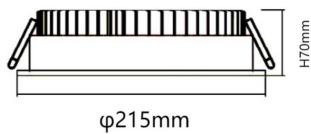

EASY

Lavov Downlights from the family BASIC ,power 30 W and CRI 80 with an optic 80 degrees made in Die Cast Aluminum finished in White with a real lumen output of 3000lm and an efficiency of 100lm/W. DALI driver.

| | |
|---------------------|------------------------|
| Item code | 86.D001.5303.01 |
| Product type | Indoor |
| Category | Downlights |
| Family | EASY |

Pictograms

Scheme

Photometry

Product

| | |
|------------------------------------|-----------------------|
| Real power (W) | 30 |
| Real luminous flux (Lm) | 3000 |
| Luminous efficiency (Lm/W) | 100 |
| Beam angle (°) | 80 |
| Life time (h) | 50000 h L80B10 |
| IP | 20 |
| Electrical class insulation | Clas II |
| Colour | White |
| Control gear included | Yes |
| Control gear | DALI |
| Flicker Free | Yes |
| Light source | LED |
| Type of LED | SMD |
| Colour temperature (K) | 3000 |
| Colour consistency (SDCM) | SDCM<3 |
| CRI | 80 |