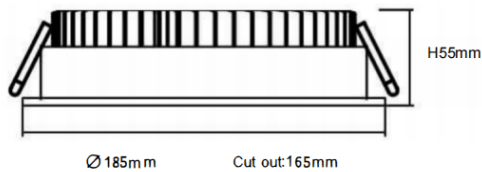

EASY

Lavov downlight from the family EASY with a power of 24W and a beam angle of 100. Finished in White colour. Dimensions $\varnothing 185 \times 55 \text{mm}$. With a total lumen output of 2075lm and a luminous efficacy of 100lm/W. Made in Die Cast Aluminum. Driver DALI. CCT 3000K.

Dimensions

Product dimensions (mm) $\varnothing 185 \times 55 \text{mm}$

Scheme

Photometry

Item code	86.D001.5303.01
Product type	Indoor
Category	Downlights
Family	EASY
Pictograms	

Product	
Real power (W)	24
Real luminous flux (Lm)	2951
Luminous efficiency (Lm/W)	132
Beam angle (º)	100
Life time (h)	50000 h L80B10
IP	20
Electrical class insulation	Clas II
Colour	White
Control gear included	Yes
Control gear	DALI
Flicker Free	Yes
Light source	LED
Type of LED	SMD
Colour temperature (K)	3000
Colour consistency (SDCM)	SDCM<3
CRI	80