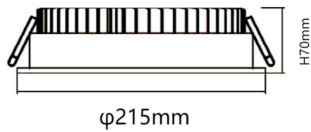

Scheme

Product

Real power (W)	30
Real luminous flux (Lm)	3000
Luminous efficiency (Lm/W)	100
Beam angle (°)	80
Life time (h)	50000 h L80B10
IP	20
Electrical class insulation	Clas II
Colour	White
Control gear included	Yes
Control gear	ON/OFF
Flicker Free	Yes
Light source	LED
Type of LED	SMD
Colour temperature (K)	4000
Colour consistency (SDCM)	SDCM<3
CRI	80