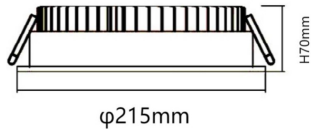

EASY

Lavov Downlights from the family BASIC ,power 30 W and CRI 80 with an optic 80 degrees made in Die Cast Aluminum finished in White with a real lumen output of 3000lm and an efficiency of 100lm/W. ON/OFF driver.

Item code	86.D001.5401.01
Product type	Indoor
Category	Downlights
Family	EASY

Pictograms

Scheme

Product

Real power (W)	30
Real luminous flux (Lm)	3000
Luminous efficiency (Lm/W)	100
Beam angle (°)	80
Life time (h)	50000 h L80B10
IP	20
Electrical class insulation	Clas II
Colour	White
Control gear included	Yes
Control gear	ON/OFF
Flicker Free	Yes
Light source	LED
Type of LED	SMD
Colour temperature (K)	4000
Colour consistency (SDCM)	SDCM<3
CRI	80