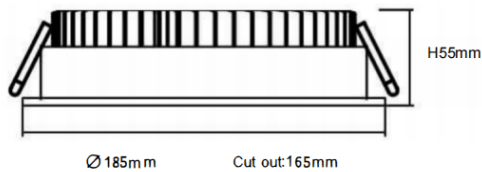

### EASY

Lavov downlight from the family EASY with a power of 24W and a beam angle of 100. Finished in White colour. Dimensions  $\varnothing 185 \times 55 \text{mm}$ . With a total lumen output of 2075lm and a luminous efficacy of 100lm/W. Made in Die Cast Aluminum. Driver ON/OFF. CCT 4000K.

### Dimensions

Product dimensions (mm)  $\varnothing 185 \times 55 \text{mm}$

### Photometry

Item code	86.D001.5401.01
Product type	Indoor
Category	Downlights
Family	EASY
Pictograms	

Product	
Real power (W)	24
Real luminous flux (Lm)	2951
Luminous efficiency (Lm/W)	132
Beam angle (°)	100
Life time (h)	50000 h L80B10
IP	20
Electrical class insulation	Clas II
Colour	White
Control gear included	Yes
Control gear	ON/OFF
Flicker Free	Yes
Light source	LED
Type of LED	SMD
Colour temperature (K)	4000
Colour consistency (SDCM)	SDCM3
CRI	80