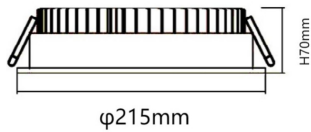

EASY

Lavov Downlights from the family BASIC ,power 30 W and CRI 80 with an optic 80 degrees made in Die Cast Aluminum finished in White with a real lumen output of 3000lm and an efficiency of 100lm/W. ON/OFF driver.

Item code	86.D001.5401.01
Product type	Indoor
Category	Downlights
Family	EASY

Pictograms

Scheme

Product

Real power (W)	30
Real luminous flux (Lm)	3000
Luminous efficiency (Lm/W)	100
Beam angle (°)	80
Life time (h)	50000 h L80B10
IP	20
Electrical class insulation	Clas II
Colour	White
Control gear included	Yes
Control gear	ON/OFF
Flicker Free	Yes
Light source	LED
Type of LED	SMD
Colour temperature (K)	4000
Colour consistency (SDCM)	SDCM<3
CRI	80