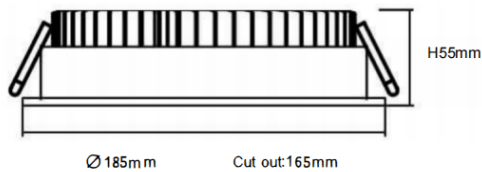

### EASY

Lavov downlight from the family EASY with a power of 24W and a beam angle of 100. Finished in White colour. Dimensions  $\varnothing 185 \times 55 \text{mm}$ . With a total lumen output of 2075lm and a luminous efficacy of 100lm/W. Made in Die Cast Aluminum. Driver ON/OFF. CCT 4000K.

### Dimensions

Product dimensions (mm)  $\varnothing 185 \times 55 \text{mm}$

### Photometry

Item code	86.D001.5401.01
Product type	Indoor
Category	Downlights
Family	EASY
Pictograms	

Product	
Real power (W)	24
Real luminous flux (Lm)	2951
Luminous efficiency (Lm/W)	132
Beam angle (&ordm;)	100
Life time (h)	50000 h L80B10
IP	20
Electrical class insulation	Clas II
Colour	White
Control gear included	Yes
Control gear	ON/OFF
Flicker Free	Yes
Light source	LED
Type of LED	SMD
Colour temperature (K)	4000
Colour consistency (SDCM)	SDCM<3
CRI	80