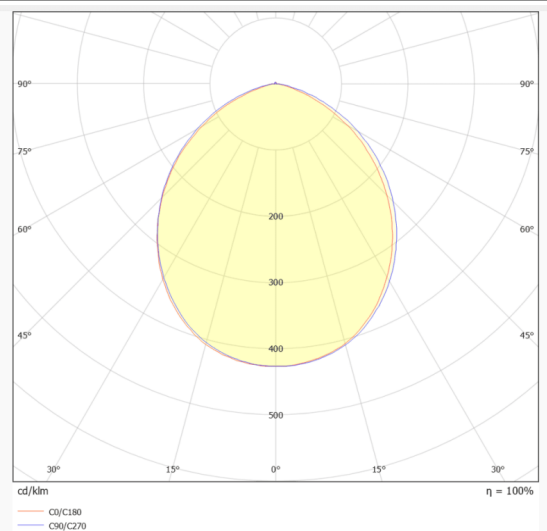

### EASY

Lavov downlight from the family EASY with a power of 24W and a beam angle of 100. Finished in White colour. Dimensions  $\varnothing 185 \times 55 \text{mm}$ . With a total lumen output of 2075lm and a luminous efficacy of 100lm/W. Made in Die Cast Aluminum. Driver ON/OFF. CCT 4000K.

### Dimensions

Product dimensions (mm)  $\varnothing 185 \times 55 \text{mm}$

### Photometry

Item code	86.D001.5401.01
Product type	Indoor
Category	Downlights
Family	EASY
Pictograms	

Product	
Real power (W)	24
Real luminous flux (Lm)	2951
Luminous efficiency (Lm/W)	132
Beam angle (&ordm;)	100
Life time (h)	50000 h L80B10
IP	20
Electrical class insulation	Clas II
Colour	White
Control gear included	Yes
Control gear	ON/OFF
Flicker Free	Yes
Light source	LED
Type of LED	SMD
Colour temperature (K)	4000
Colour consistency (SDCM)	SDCM<3
CRI	80