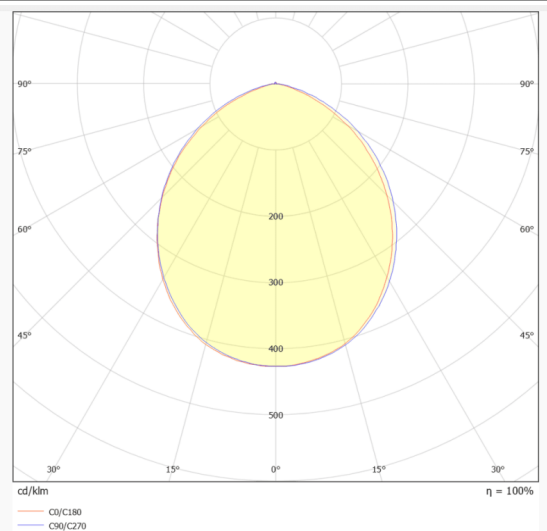

### EASY

Lavov downlight from the family EASY with a power of 24W and a beam angle of 100. Finished in White colour. Dimensions  $\varnothing 185 \times 55 \text{mm}$ . With a total lumen output of 2075lm and a luminous efficacy of 100lm/W. Made in Die Cast Aluminum. Driver ON/OFF. CCT 4000K.

### Dimensions

Product dimensions (mm)  $\varnothing 185 \times 55 \text{mm}$

### Photometry

Item code	86.D001.5401.01
Product type	Indoor
Category	Downlights
Family	EASY
Pictograms	

Product	
Real power (W)	24
Real luminous flux (Lm)	2951
Luminous efficiency (Lm/W)	132
Beam angle (°)	100
Life time (h)	50000 h L80B10
IP	20
Electrical class insulation	Clas II
Colour	White
Control gear included	Yes
Control gear	ON/OFF
Flicker Free	Yes
Light source	LED
Type of LED	SMD
Colour temperature (K)	4000
Colour consistency (SDCM)	SDCM3
CRI	80