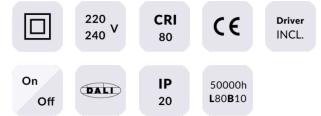

EASY

Lavov Downlights from the family BASIC ,power 30 W and CRI 80 with an optic 80 degrees made in Die Cast Aluminum finished in White with a real lumen output of 3000lm and an efficiency of 100lm/W. ON/OFF driver.

Item code	86.D001.5401.01
Product type	Indoor
Category	Downlights
Family	EASY

Pictograms

Scheme

Product

Real power (W)	30
Real luminous flux (Lm)	3000
Luminous efficiency (Lm/W)	100
Beam angle (°)	80
Life time (h)	50000 h L80B10
IP	20
Electrical class insulation	Clas II
Colour	White
Control gear included	Yes
Control gear	ON/OFF
Flicker Free	Yes
Light source	LED
Type of LED	SMD
Colour temperature (K)	4000
Colour consistency (SDCM)	SDCM<3
CRI	80