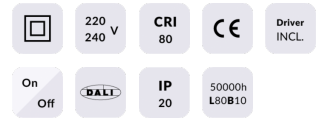

EASY

Lavov Downlights from the family BASIC ,power 30 W and CRI 80 with an optic 80 degrees made in Die Cast Aluminum finished in White with a real lumen output of 3000lm and an efficiency of 100lm/W. DALI driver.

Item code 86.D001.5403.01

Product type Indoor

Category Downlights

Family EASY

Pictograms

Scheme

Photometry

Product

Real power (W) 30

Real luminous flux (Lm) 3000

Luminous efficiency (Lm/W) 100

Beam angle (°) 80

Life time (h) 50000 h L80B10

IP 20

Electrical class insulation Clas II

Colour White

Control gear included Yes

Control gear DALI

Flicker Free Yes

Light source LED

Type of LED SMD

Colour temperature (K) 4000

Colour consistency (SDCM) SDCM<3

CRI 80