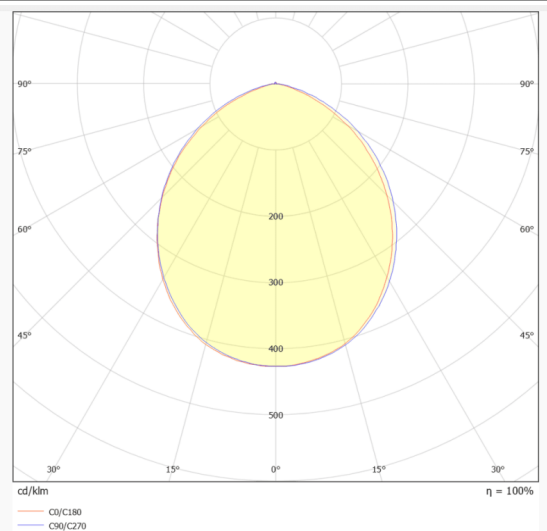

EASY

Lavov downlight from the family EASY with a power of 24W and a beam angle of 100. Finished in White colour. Dimensions $\varnothing 185 \times 55 \text{mm}$. With a total lumen output of 2075lm and a luminous efficacy of 100lm/W. Made in Die Cast Aluminum. Driver DALI. CCT 4000K.

Dimensions

Product dimensions (mm) $\varnothing 185 \times 55 \text{mm}$

Scheme

Photometry

Item code	86.D001.5403.01
Product type	Indoor
Category	Downlights
Family	EASY
Pictograms	

Product	
Real power (W)	24
Real luminous flux (Lm)	2951
Luminous efficiency (Lm/W)	132
Beam angle (º)	100
Life time (h)	50000 h L80B10
IP	20
Electrical class insulation	Clas II
Colour	White
Control gear included	Yes
Control gear	DALI
Flicker Free	Yes
Light source	LED
Type of LED	SMD
Colour temperature (K)	4000
Colour consistency (SDCM)	SDCM<3
CRI	80