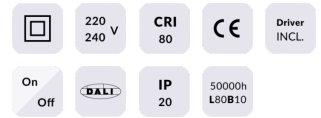

EASY

Lavov Downlights from the family BASIC ,power 30 W and CRI 80 with an optic 80 degrees made in Die Cast Aluminum finished in White with a real lumen output of 3000lm and an efficiency of 100lm/W. DALI driver.

Item code 86.D001.5403.01

Product type Indoor

Category Downlights

Family EASY

Pictograms

Scheme

Photometry

Product

Real power (W) 30

Real luminous flux (Lm) 3000

Luminous efficiency (Lm/W) 100

Beam angle (°) 80

Life time (h) 50000 h L80B10

IP 20

Electrical class insulation Clas II

Colour White

Control gear included Yes

Control gear DALI

Flicker Free Yes

Light source LED

Type of LED SMD

Colour temperature (K) 4000

Colour consistency (SDCM) SDCM<3

CRI 80