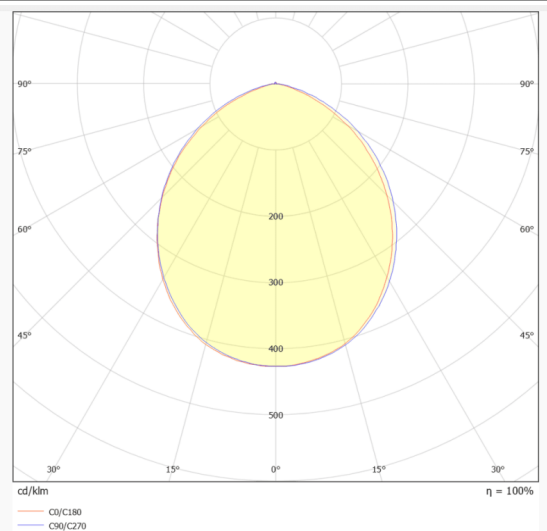

### EASY

Lavov downlight from the family EASY with a power of 24W and a beam angle of 100. Finished in White colour. Dimensions  $\varnothing 185 \times 55 \text{mm}$ . With a total lumen output of 2075lm and a luminous efficacy of 100lm/W. Made in Die Cast Aluminum. Driver DALI. CCT 4000K.

### Dimensions

Product dimensions (mm)  $\varnothing 185 \times 55 \text{mm}$

### Photometry

Item code	86.D001.5403.01
Product type	Indoor
Category	Downlights
Family	EASY
Pictograms	

Product	
Real power (W)	24
Real luminous flux (Lm)	2951
Luminous efficiency (Lm/W)	132
Beam angle (°)	100
Life time (h)	50000 h L80B10
IP	20
Electrical class insulation	Clas II
Colour	White
Control gear included	Yes
Control gear	DALI
Flicker Free	Yes
Light source	LED
Type of LED	SMD
Colour temperature (K)	4000
Colour consistency (SDCM)	SDCM3
CRI	80