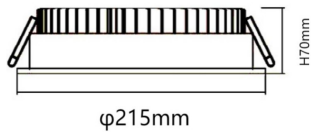

EASY

Lavov Downlights from the family BASIC ,power 30 W and CRI 80 with an optic 80 degrees made in Die Cast Aluminum finished in White with a real lumen output of 3000lm and an efficiency of 100lm/W. DALI driver.

Item code 86.D001.5403.01

Product type Indoor

Category Downlights

Family EASY

Pictograms

Scheme

Photometry

Product

Real power (W) 30

Real luminous flux (Lm) 3000

Luminous efficiency (Lm/W) 100

Beam angle (°) 80

Life time (h) 50000 h L80B10

IP 20

Electrical class insulation Clas II

Colour White

Control gear included Yes

Control gear DALI

Flicker Free Yes

Light source LED

Type of LED SMD

Colour temperature (K) 4000

Colour consistency (SDCM) SDCM<3

CRI 80