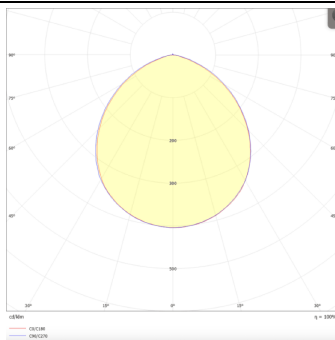

Scheme

Photometry

Product

Real power (W) 30

Real luminous flux (Lm) 3000

Luminous efficiency (Lm/W) 100

Beam angle (°) 80

Life time (h) 50000 h L80B10

IP 20

Electrical class insulation Clas II

Colour White

Control gear included Yes

Control gear DALI

Flicker Free Yes

Light source LED

Type of LED SMD

Colour temperature (K) 4000

Colour consistency (SDCM) SDCM<3

CRI 80