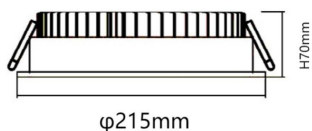

EASY

Lavov Downlights from the family BASIC ,power 30 W and CRI 80 with an optic 80 degrees made in Die Cast Aluminum finished in White with a real lumen output of 3000lm and an efficiency of 100lm/W. DALI driver.

Item code 86.D001.5403.01

Product type Indoor

Category Downlights

Family EASY

Pictograms

Scheme

Photometry

Product

Real power (W) 30

Real luminous flux (Lm) 3000

Luminous efficiency (Lm/W) 100

Beam angle (°) 80

Life time (h) 50000 h L80B10

IP 20

Electrical class insulation Clas II

Colour White

Control gear included Yes

Control gear DALI

Flicker Free Yes

Light source LED

Type of LED SMD

Colour temperature (K) 4000

Colour consistency (SDCM) SDCM<3

CRI 80