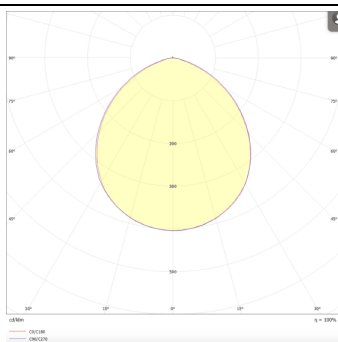

Scheme

Photometry

Product

Real power (W) 30

Real luminous flux (Lm) 3000

Luminous efficiency (Lm/W) 100

Beam angle (°) 80

Life time (h) 50000 h L80B10

IP 20

Electrical class insulation Clas II

Colour White

Control gear included Yes

Control gear DALI

Flicker Free Yes

Light source LED

Type of LED SMD

Colour temperature (K) 4000

Colour consistency (SDCM) SDCM<3

CRI 80