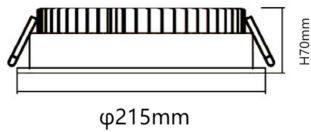

EASY

Lavov Downlights from the family BASIC ,power 30 W and CRI 80 with an optic 80 degrees made in Die Cast Aluminum finished in White with a real lumen output of 3000lm and an efficiency of 100lm/W. DALI driver.

Item code 86.D001.5403.01

Product type Indoor

Category Downlights

Family EASY

Pictograms

Scheme

Photometry

Product

Real power (W) 30

Real luminous flux (Lm) 3000

Luminous efficiency (Lm/W) 100

Beam angle (°) 80

Life time (h) 50000 h L80B10

IP 20

Electrical class insulation Clas II

Colour White

Control gear included Yes

Control gear DALI

Flicker Free Yes

Light source LED

Type of LED SMD

Colour temperature (K) 4000

Colour consistency (SDCM) SDCM<3

CRI 80