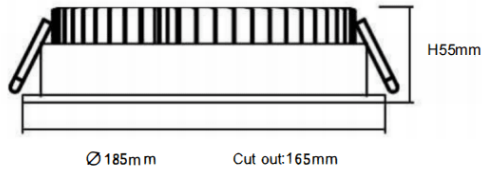

EASY

Lavov downlight from the family EASY with a power of 24W and a beam angle of 100. Finished in White colour. Dimensions $\varnothing 185 \times 55 \text{mm}$. With a total lumen output of 2075lm and a luminous efficacy of 100lm/W. Made in Die Cast Aluminum. Driver DALI. CCT 4000K.

Dimensions

Product dimensions (mm) $\varnothing 185 \times 55 \text{mm}$

Scheme

Photometry

Item code	86.D001.5403.01
Product type	Indoor
Category	Downlights
Family	EASY
Pictograms	

Product	
Real power (W)	24
Real luminous flux (Lm)	2951
Luminous efficiency (Lm/W)	132
Beam angle (º)	100
Life time (h)	50000 h L80B10
IP	20
Electrical class insulation	Clas II
Colour	White
Control gear included	Yes
Control gear	DALI
Flicker Free	Yes
Light source	LED
Type of LED	SMD
Colour temperature (K)	4000
Colour consistency (SDCM)	SDCM<3
CRI	80