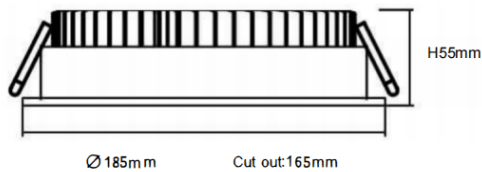

### EASY

Lavov downlight from the family EASY with a power of 24W and a beam angle of 100. Finished in White colour. Dimensions  $\varnothing 185 \times 55 \text{mm}$ . With a total lumen output of 2075lm and a luminous efficacy of 100lm/W. Made in Die Cast Aluminum. Driver DALI. CCT 4000K.

### Dimensions

Product dimensions (mm)  $\varnothing 185 \times 55 \text{mm}$

### Photometry

Item code	86.D001.5403.01
Product type	Indoor
Category	Downlights
Family	EASY
Pictograms	

Product	
Real power (W)	24
Real luminous flux (Lm)	2951
Luminous efficiency (Lm/W)	132
Beam angle (°)	100
Life time (h)	50000 h L80B10
IP	20
Electrical class insulation	Clas II
Colour	White
Control gear included	Yes
Control gear	DALI
Flicker Free	Yes
Light source	LED
Type of LED	SMD
Colour temperature (K)	4000
Colour consistency (SDCM)	SDCM3
CRI	80