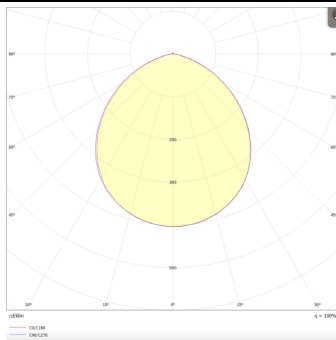

Scheme

Photometry

Product

Real power (W) 30

Real luminous flux (Lm) 3000

Luminous efficiency (Lm/W) 100

Beam angle (°) 80

Life time (h) 50000 h L80B10

IP 20

Electrical class insulation Clas II

Colour White

Control gear included Yes

Control gear DALI

Flicker Free Yes

Light source LED

Type of LED SMD

Colour temperature (K) 4000

Colour consistency (SDCM) SDCM<3

CRI 80