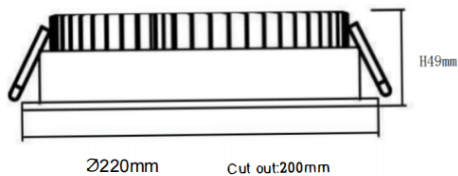

### EASY

Lavov downlight from the family EASY with a power of 30W and a beam angle of 100. Finished in White colour. Dimensions  $\varnothing 220 \times 49 \text{mm}$ . With a total lumen output of 3608lm and a luminous efficacy of 140lm/W. Made in Die Cast Aluminum. Driver ON/OFF. CCT 3000K.

### Dimensions

Product dimensions (mm)  $\varnothing 220 \times 49 \text{mm}$

### Photometry

Item code	86.D001.6301.01
Product type	Indoor
Category	Downlights
Family	EASY
Pictograms	

Product	
Real power (W)	30
Real luminous flux (Lm)	3608
Luminous efficiency (Lm/W)	140
Beam angle (°)	100
Life time (h)	50000 h L80B10
IP	20
Electrical class insulation	Clas II
Colour	White
Control gear included	Yes
Control gear	ON/OFF
Flicker Free	Yes
Light source	LED
Type of LED	SMD
Colour temperature (K)	3000
Colour consistency (SDCM)	SDCM3
CRI	80