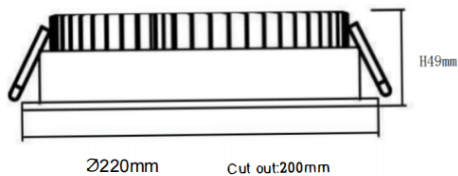

Scheme

Photometry

Item code	86.D001.6301.01
Product type	Indoor
Category	Downlights
Family	EASY
Pictograms	

Product	
Real power (W)	30
Real luminous flux (Lm)	3608
Luminous efficiency (Lm/W)	140
Beam angle (°)	100
Life time (h)	50000 h L80B10
IP	20
Electrical class insulation	Clas II
Colour	White
Control gear included	Yes
Control gear	ON/OFF
Flicker Free	Yes
Light source	LED
Type of LED	SMD
Colour temperature (K)	3000
Colour consistency (SDCM)	SDCM3
CRI	80