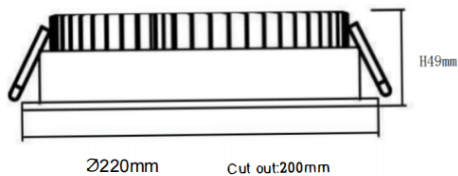

EASY

Lavov downlight from the family EASY with a power of 30W and a beam angle of 100. Finished in White colour. Dimensions $\varnothing 220 \times 49 \text{mm}$. With a total lumen output of 3608lm and a luminous efficacy of 140lm/W. Made in Die Cast Aluminum. Driver DALI. CCT 3000K.

Dimensions

Product dimensions (mm) **$\varnothing 220 \times 49 \text{mm}$**

Scheme

Photometry

Item code	86.D001.6303.01
Product type	Indoor
Category	Downlights
Family	EASY
Pictograms	
Product	
Real power (W)	30
Real luminous flux (Lm)	3608
Luminous efficiency (Lm/W)	140
Beam angle (&ordm;)	100
Life time (h)	50000 h L80B10
IP	20
Electrical class insulation	Clas II
Colour	White
Control gear included	Yes
Control gear	DALI
Flicker Free	Yes
Light source	LED
Type of LED	SMD
Colour temperature (K)	3000
Colour consistency (SDCM)	SDCM<3
CRI	80