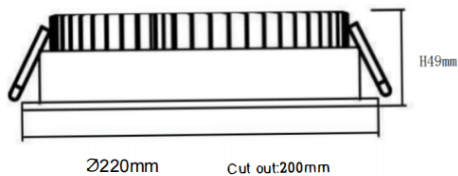

EASY

Lavov downlight from the family EASY with a power of 30W and a beam angle of 100. Finished in White colour. Dimensions $\varnothing 220 \times 49 \text{mm}$. With a total lumen output of 3608lm and a luminous efficacy of 140lm/W. Made in Die Cast Aluminum. Driver DALI. CCT 3000K.

Dimensions

Product dimensions (mm) $\varnothing 220 \times 49 \text{mm}$

Scheme

Photometry

Item code	86.D001.6303.01
Product type	Indoor
Category	Downlights
Family	EASY
Pictograms	
Product	
Real power (W)	30
Real luminous flux (Lm)	3608
Luminous efficiency (Lm/W)	140
Beam angle (°)	100
Life time (h)	50000 h L80B10
IP	20
Electrical class insulation	Clas II
Colour	White
Control gear included	Yes
Control gear	DALI
Flicker Free	Yes
Light source	LED
Type of LED	SMD
Colour temperature (K)	3000
Colour consistency (SDCM)	SDCM3
CRI	80