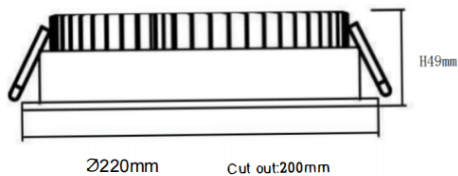

EASY

Lavov downlight from the family EASY with a power of 30W and a beam angle of 100. Finished in White colour. Dimensions $\varnothing 220 \times 49 \text{mm}$. With a total lumen output of 3608lm and a luminous efficacy of 140lm/W. Made in Die Cast Aluminum. Driver ON/OFF. CCT 4000K.

Dimensions

Product dimensions (mm) **$\varnothing 220 \times 49 \text{mm}$**

Scheme

Photometry

Item code	86.D001.6401.01
Product type	Indoor
Category	Downlights
Family	EASY
Pictograms	
Product	
Real power (W)	30
Real luminous flux (Lm)	3608
Luminous efficiency (Lm/W)	140
Beam angle (°)	100
Life time (h)	50000 h L80B10
IP	20
Electrical class insulation	Clas II
Colour	White
Control gear included	Yes
Control gear	ON/OFF
Flicker Free	Yes
Light source	LED
Type of LED	SMD
Colour temperature (K)	4000
Colour consistency (SDCM)	SDCM3
CRI	80