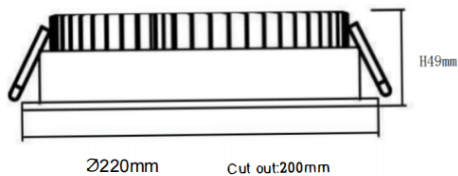

EASY

Lavov downlight from the family EASY with a power of 30W and a beam angle of 100. Finished in White colour. Dimensions $\varnothing 220 \times 49 \text{mm}$. With a total lumen output of 3608lm and a luminous efficacy of 140lm/W. Made in Die Cast Aluminum. Driver ON/OFF. CCT 4000K.

Dimensions

Product dimensions (mm) **$\varnothing 220 \times 49 \text{mm}$**

Scheme

Photometry

Item code	86.D001.6401.01
Product type	Indoor
Category	Downlights
Family	EASY
Pictograms	
Product	
Real power (W)	30
Real luminous flux (Lm)	3608
Luminous efficiency (Lm/W)	140
Beam angle (&ordm;)	100
Life time (h)	50000 h L80B10
IP	20
Electrical class insulation	Clas II
Colour	White
Control gear included	Yes
Control gear	ON/OFF
Flicker Free	Yes
Light source	LED
Type of LED	SMD
Colour temperature (K)	4000
Colour consistency (SDCM)	SDCM<3
CRI	80