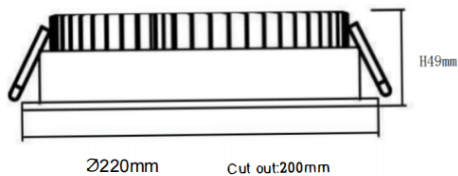

Scheme

Photometry

Item code	86.D001.6403.01
Product type	Indoor
Category	Downlights
Family	EASY
Pictograms	
Product	
Real power (W)	30
Real luminous flux (Lm)	3608
Luminous efficiency (Lm/W)	140
Beam angle (&ordm;)	100
Life time (h)	50000 h L80B10
IP	20
Electrical class insulation	Clas II
Colour	White
Control gear included	Yes
Control gear	DALI
Flicker Free	Yes
Light source	LED
Type of LED	SMD
Colour temperature (K)	4000
Colour consistency (SDCM)	SDCM<3
CRI	80