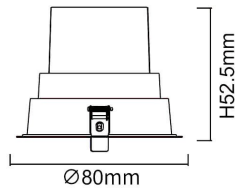

### BATH-D

Lavov Downlights from the family BATH-D ,power 9 W and CRI 80 with an optic 20 degrees made in Die Cast Aluminum finished in White with a real lumen output of 720lm and an efficiency of 80lm/W. ON/OFF driver.

### Product

<b>Real power (W)</b>	<b>9</b>
<b>Real luminous flux (Lm)</b>	<b>720</b>
<b>Luminous efficiency (Lm/W)</b>	<b>80</b>
<b>Beam angle (°)</b>	<b>20</b>
<b>Life time (h)</b>	<b>50000 h L80B10</b>
<b>IP</b>	<b>65</b>
<b>Electrical class insulation</b>	<b>Clas II</b>
<b>Colour</b>	<b>White</b>
<b>Control gear included</b>	<b>Yes</b>
<b>Control gear</b>	<b>ON/OFF</b>
<b>Flicker Free</b>	<b>Yes</b>
<b>Light source</b>	<b>LED</b>
<b>Type of LED</b>	<b>COB</b>
<b>Colour temperature (K)</b>	<b>3000</b>
<b>Colour consistency (SDCM)</b>	<b>SDCM&lt;3</b>
<b>CRI</b>	<b>80</b>