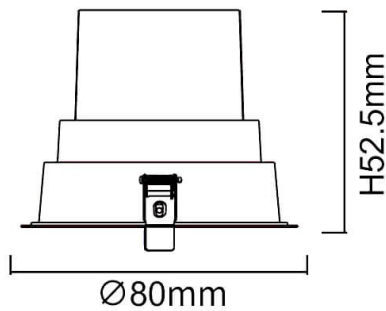

BATH-D

Lavov Downlights from the family BATH-D ,power 9 W and CRI 80 with an optic 20 degrees made in Die Cast Aluminum finished in White with a real lumen output of 720lm and an efficiency of 80lm/W. ON/OFF driver.

Item code	86.D002.1311.01
Product type	Indoor
Category	Downlights
Family	BATH-D

Pictograms

Scheme

Product	
Real power (W)	9
Real luminous flux (Lm)	720
Luminous efficiency (Lm/W)	80
Beam angle (º)	20
Life time (h)	50000 h L80B10
IP	65
Electrical class insulation	Clas II
Colour	White
Control gear included	Yes
Control gear	ON/OFF
Flicker Free	Yes
Light source	LED
Type of LED	COB
Colour temperature (K)	3000
Colour consistency (SDCM)	SDCM<3
CRI	80