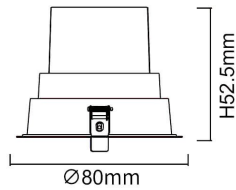

BATH-D

Lavov Downlights from the family BATH-D ,power 9 W and CRI 80 with an optic 20 degrees made in Die Cast Aluminum finished in White with a real lumen output of 720lm and an efficiency of 80lm/W. ON/OFF driver.

Item code	86.D002.1311.01
Product type	Indoor
Category	Downlights
Family	BATH-D

Pictograms

Scheme

Product

Real power (W)	9
Real luminous flux (Lm)	720
Luminous efficiency (Lm/W)	80
Beam angle (°)	20
Life time (h)	50000 h L80B10
IP	65
Electrical class insulation	Clas II
Colour	White
Control gear included	Yes
Control gear	ON/OFF
Flicker Free	Yes
Light source	LED
Type of LED	COB
Colour temperature (K)	3000
Colour consistency (SDCM)	SDCM<3
CRI	80