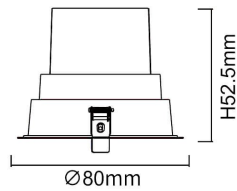

BATH-D

Lavov Downlights from the family BATH-D ,power 9 W and CRI 80 with an optic 20 degrees made in Die Cast Aluminum finished in White with a real lumen output of 720lm and an efficiency of 80lm/W. ON/OFF driver.

Item code	86.D002.1311.01
Product type	Indoor
Category	Downlights
Family	BATH-D
Pictograms	

Scheme

Product	
Real power (W)	9
Real luminous flux (Lm)	720
Luminous efficiency (Lm/W)	80
Beam angle (°)	20
Life time (h)	50000 h L80B10
IP	65
Electrical class insulation	Clas II
Colour	White
Control gear included	Yes
Control gear	ON/OFF
Flicker Free	Yes
Light source	LED
Type of LED	COB
Colour temperature (K)	3000
Colour consistency (SDCM)	SDCM<3
CRI	80