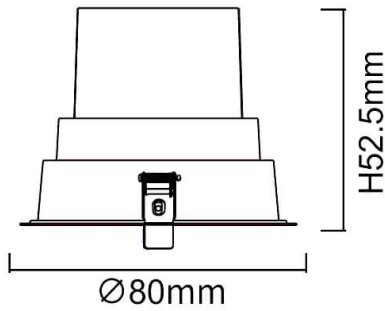

BATH-D

Lavov Downlights from the family BATH-D ,power 9 W and CRI 80 with an optic 20 degrees made in Die Cast Aluminum finished in White with a real lumen output of 720lm and an efficiency of 80lm/W. ON/OFF driver.

Item code	86.D002.1311.01
Product type	Indoor
Category	Downlights
Family	BATH-D
Pictograms	

Scheme

Product	
Real power (W)	9
Real luminous flux (Lm)	720
Luminous efficiency (Lm/W)	80
Beam angle (°)	20
Life time (h)	50000 h L80B10
IP	65
Electrical class insulation	Clas II
Colour	White
Control gear included	Yes
Control gear	ON/OFF
Flicker Free	Yes
Light source	LED
Type of LED	COB
Colour temperature (K)	3000
Colour consistency (SDCM)	SDCM3
CRI	80