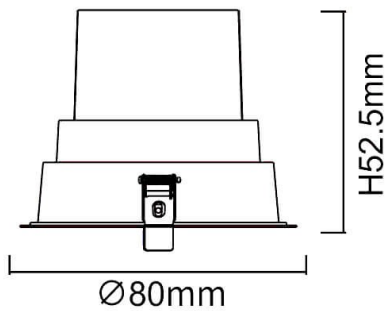

### BATH-D

Lavov Downlights from the family BATH-D ,power 9 W and CRI 80 with an optic 20 degrees made in Die Cast Aluminum finished in White with a real lumen output of 720lm and an efficiency of 80lm/W. DALI driver.

### Photometry

Product	
Real power (W)	9
Real luminous flux (Lm)	720
Luminous efficiency (Lm/W)	80
Beam angle (°)	20
Life time (h)	50000 h L80B10
IP	65
Electrical class insulation	Clas II
Colour	White
Control gear included	Yes
Control gear	DALI
Flicker Free	Yes
Light source	LED
Type of LED	COB
Colour temperature (K)	3000
Colour consistency (SDCM)	SDCM3
CRI	80