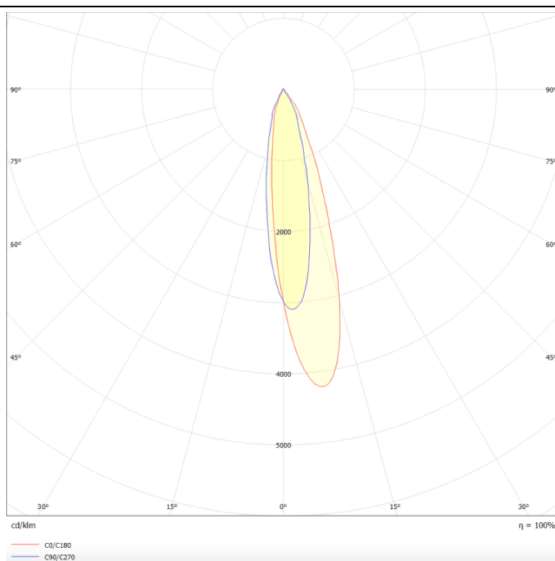

### BATH-D

Lavov Downlights from the family BATH-D ,power 9 W and CRI 80 with an optic 20 degrees made in Die Cast Aluminum finished in White with a real lumen output of 720lm and an efficiency of 80lm/W. DALI driver.

### Photometry

Product	
Real power (W)	9
Real luminous flux (Lm)	720
Luminous efficiency (Lm/W)	80
Beam angle (°)	20
Life time (h)	50000 h L80B10
IP	65
Electrical class insulation	Clas II
Colour	White
Control gear included	Yes
Control gear	DALI
Flicker Free	Yes
Light source	LED
Type of LED	COB
Colour temperature (K)	3000
Colour consistency (SDCM)	SDCM3
CRI	80