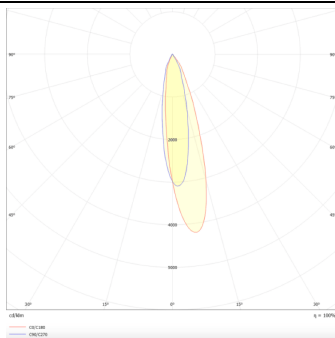

BATH-D

Lavov Downlights from the family BATH-D ,power 9 W and CRI 80 with an optic 20 degrees made in Die Cast Aluminum finished in White with a real lumen output of 720lm and an efficiency of 80lm/W. DALI driver.

Item code	86.D002.1313.01
Product type	Indoor
Category	Downlights
Family	BATH-D
Pictograms	

Scheme

Photometry

Product	
Real power (W)	9
Real luminous flux (Lm)	720
Luminous efficiency (Lm/W)	80
Beam angle (°)	20
Life time (h)	50000 h L80B10
IP	65
Electrical class insulation	Clas II
Colour	White
Control gear included	Yes
Control gear	DALI
Flicker Free	Yes
Light source	LED
Type of LED	COB
Colour temperature (K)	3000
Colour consistency (SDCM)	SDCM<3
CRI	80