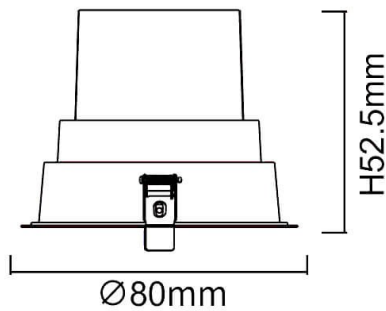

BATH-D

Lavov Downlights from the family BATH-D ,power 9 W and CRI 80 with an optic 20 degrees made in Die Cast Aluminum finished in White with a real lumen output of 720lm and an efficiency of 80lm/W. DALI driver.

Item code 86.D002.1313.01

Product type Indoor

Category Downlights

Family BATH-D

Pictograms

Scheme

Photometry

Product

Real power (W)	9
Real luminous flux (Lm)	720
Luminous efficiency (Lm/W)	80
Beam angle (&ordm;)	20
Life time (h)	50000 h L80B10
IP	65
Electrical class insulation	Clas II
Colour	White
Control gear included	Yes
Control gear	DALI
Flicker Free	Yes
Light source	LED
Type of LED	COB
Colour temperature (K)	3000
Colour consistency (SDCM)	SDCM<3
CRI	80