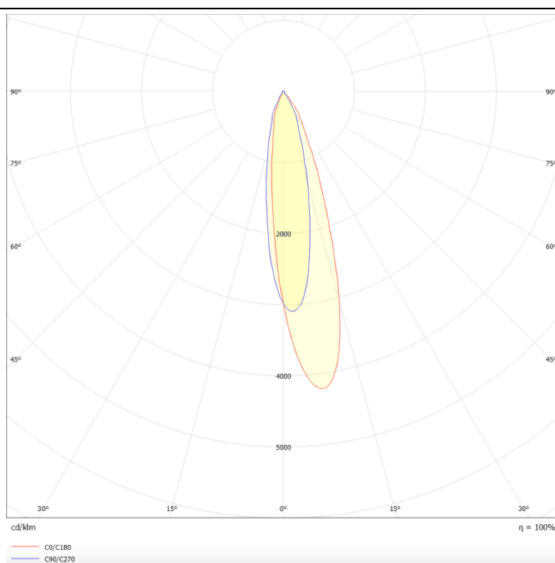

Photometry

Product

Real power (W)	9
Real luminous flux (Lm)	720
Luminous efficiency (Lm/W)	80
Beam angle (&ordm;)	20
Life time (h)	50000 h L80B10
IP	65
Electrical class insulation	Clas II
Colour	White
Control gear included	Yes
Control gear	DALI
Flicker Free	Yes
Light source	LED
Type of LED	COB
Colour temperature (K)	3000
Colour consistency (SDCM)	SDCM<3
CRI	80