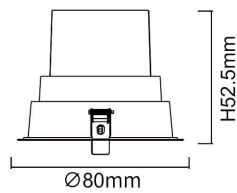

BATH-D

Lavov Downlights from the family BATH-D ,power 9 W and CRI 80 with an optic 20 degrees made in Die Cast Aluminum finished in White with a real lumen output of 720lm and an efficiency of 80lm/W. DALI driver.

Item code	86.D002.1313.01
Product type	Indoor
Category	Downlights
Family	BATH-D
Pictograms	

Scheme

Product

Real power (W)	9
Real luminous flux (Lm)	720
Luminous efficiency (Lm/W)	80
Beam angle (°)	20
Life time (h)	50000 h L80B10
IP	65
Electrical class insulation	Clas II
Colour	White
Control gear included	Yes
Control gear	DALI
Flicker Free	Yes
Light source	LED
Type of LED	COB
Colour temperature (K)	3000
Colour consistency (SDCM)	SDCM<3
CRI	80