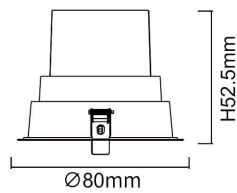

BATH-D

Lavov Downlights from the family BATH-D ,power 9 W and CRI 80 with an optic 20 degrees made in Die Cast Aluminum finished in White with a real lumen output of 720lm and an efficiency of 80lm/W. DALI driver.

Item code	86.D002.1313.01
Product type	Indoor
Category	Downlights
Family	BATH-D
Pictograms	

Scheme

Photometry

Product	
Real power (W)	9
Real luminous flux (Lm)	720
Luminous efficiency (Lm/W)	80
Beam angle (°)	20
Life time (h)	50000 h L80B10
IP	65
Electrical class insulation	Clas II
Colour	White
Control gear included	Yes
Control gear	DALI
Flicker Free	Yes
Light source	LED
Type of LED	COB
Colour temperature (K)	3000
Colour consistency (SDCM)	SDCM<3
CRI	80