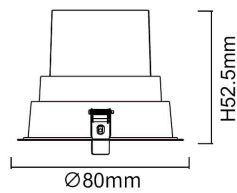

### BATH-D

Lavov Downlights from the family BATH-D ,power 9 W and CRI 80 with an optic 38 degrees made in Die Cast Aluminum finished in White with a real lumen output of 720lm and an efficiency of 80lm/W. ON/OFF driver.

### Scheme

<b>Product</b>	
<b>Real power (W)</b>	<b>9</b>
<b>Real luminous flux (Lm)</b>	<b>720</b>
<b>Luminous efficiency (Lm/W)</b>	<b>80</b>
<b>Beam angle (°)</b>	<b>38</b>
<b>Life time (h)</b>	<b>50000 h L80B10</b>
<b>IP</b>	<b>65</b>
<b>Electrical class insulation</b>	<b>Clas II</b>
<b>Colour</b>	<b>White</b>
<b>Control gear included</b>	<b>Yes</b>
<b>Control gear</b>	<b>ON/OFF</b>
<b>Flicker Free</b>	<b>Yes</b>
<b>Light source</b>	<b>LED</b>
<b>Type of LED</b>	<b>COB</b>
<b>Colour temperature (K)</b>	<b>3000</b>
<b>Colour consistency (SDCM)</b>	<b>SDCM&lt;3</b>
<b>CRI</b>	<b>80</b>