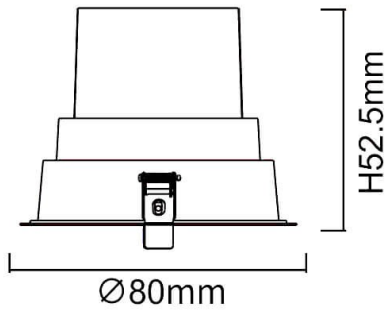

BATH-D

Lavov Downlights from the family BATH-D ,power 9 W and CRI 80 with an optic 38 degrees made in Die Cast Aluminum finished in White with a real lumen output of 720lm and an efficiency of 80lm/W. ON/OFF driver.

Item code	86.D002.1321.01
Product type	Indoor
Category	Downlights
Family	BATH-D

Pictograms

Scheme

Product	
Real power (W)	9
Real luminous flux (Lm)	720
Luminous efficiency (Lm/W)	80
Beam angle (&ordm;)	38
Life time (h)	50000 h L80B10
IP	65
Electrical class insulation	Clas II
Colour	White
Control gear included	Yes
Control gear	ON/OFF
Flicker Free	Yes
Light source	LED
Type of LED	COB
Colour temperature (K)	3000
Colour consistency (SDCM)	SDCM<3
CRI	80