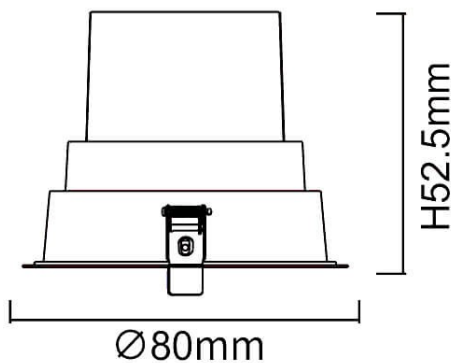

BATH-D

Lavov Downlights from the family BATH-D ,power 9 W and CRI 80 with an optic 38 degrees made in Die Cast Aluminum finished in White with a real lumen output of 720lm and an efficiency of 80lm/W. ON/OFF driver.

Item code	86.D002.1321.01
Product type	Indoor
Category	Downlights
Family	BATH-D
Pictograms	

Scheme

Product	
Real power (W)	9
Real luminous flux (Lm)	720
Luminous efficiency (Lm/W)	80
Beam angle (°)	38
Life time (h)	50000 h L80B10
IP	65
Electrical class insulation	Clas II
Colour	White
Control gear included	Yes
Control gear	ON/OFF
Flicker Free	Yes
Light source	LED
Type of LED	COB
Colour temperature (K)	3000
Colour consistency (SDCM)	SDCM<3
CRI	80