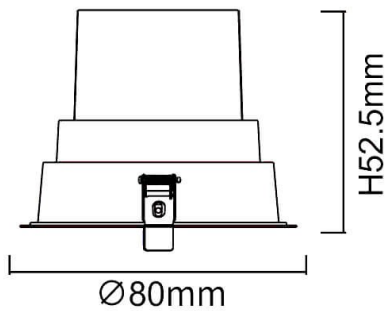

BATH-D

Lavov Downlights from the family BATH-D ,power 9 W and CRI 80 with an optic 38 degrees made in Die Cast Aluminum finished in White with a real lumen output of 720lm and an efficiency of 80lm/W. ON/OFF driver.

Item code	86.D002.1321.01
Product type	Indoor
Category	Downlights
Family	BATH-D

Pictograms

Scheme

Product	
Real power (W)	9
Real luminous flux (Lm)	720
Luminous efficiency (Lm/W)	80
Beam angle (°)	38
Life time (h)	50000 h L80B10
IP	65
Electrical class insulation	Clas II
Colour	White
Control gear included	Yes
Control gear	ON/OFF
Flicker Free	Yes
Light source	LED
Type of LED	COB
Colour temperature (K)	3000
Colour consistency (SDCM)	SDCM<3
CRI	80