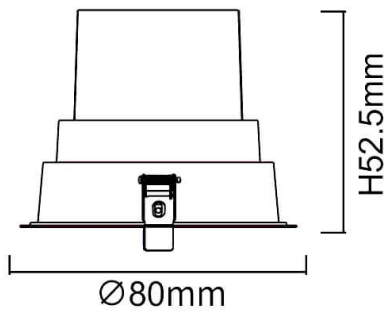

BATH-D

Lavov Downlights from the family BATH-D ,power 9 W and CRI 80 with an optic 38 degrees made in Die Cast Aluminum finished in White with a real lumen output of 720lm and an efficiency of 80lm/W. ON/OFF driver.

Item code	86.D002.1321.01
Product type	Indoor
Category	Downlights
Family	BATH-D

Pictograms

Scheme

Product	
Real power (W)	9
Real luminous flux (Lm)	720
Luminous efficiency (Lm/W)	80
Beam angle (º)	38
Life time (h)	50000 h L80B10
IP	65
Electrical class insulation	Clas II
Colour	White
Control gear included	Yes
Control gear	ON/OFF
Flicker Free	Yes
Light source	LED
Type of LED	COB
Colour temperature (K)	3000
Colour consistency (SDCM)	SDCM<3
CRI	80