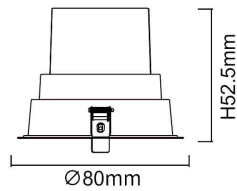

**BATH-D**

Lavov Downlights from the family BATH-D ,power 9 W and CRI 80 with an optic 38 degrees made in Die Cast Aluminum finished in White with a real lumen output of 720lm and an efficiency of 80lm/W. ON/OFF driver.

<b>Item code</b>	<b>86.D002.1321.01</b>
<b>Product type</b>	<b>Indoor</b>
<b>Category</b>	<b>Downlights</b>
<b>Family</b>	<b>BATH-D</b>
<b>Pictograms</b>	

**Scheme**

<b>Product</b>	
<b>Real power (W)</b>	<b>9</b>
<b>Real luminous flux (Lm)</b>	<b>720</b>
<b>Luminous efficiency (Lm/W)</b>	<b>80</b>
<b>Beam angle (°)</b>	<b>38</b>
<b>Life time (h)</b>	<b>50000 h L80B10</b>
<b>IP</b>	<b>65</b>
<b>Electrical class insulation</b>	<b>Clas II</b>
<b>Colour</b>	<b>White</b>
<b>Control gear included</b>	<b>Yes</b>
<b>Control gear</b>	<b>ON/OFF</b>
<b>Flicker Free</b>	<b>Yes</b>
<b>Light source</b>	<b>LED</b>
<b>Type of LED</b>	<b>COB</b>
<b>Colour temperature (K)</b>	<b>3000</b>
<b>Colour consistency (SDCM)</b>	<b>SDCM&lt;3</b>
<b>CRI</b>	<b>80</b>