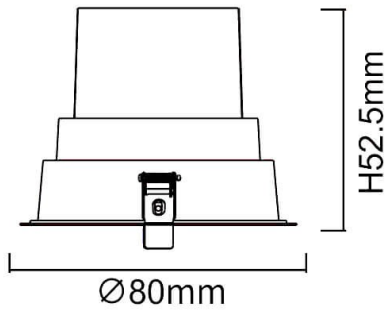

BATH-D

Lavov Downlights from the family BATH-D ,power 9 W and CRI 80 with an optic 38 degrees made in Die Cast Aluminum finished in White with a real lumen output of 720lm and an efficiency of 80lm/W. ON/OFF driver.

Item code	86.D002.1321.01
Product type	Indoor
Category	Downlights
Family	BATH-D

Pictograms

Scheme

Product	
Real power (W)	9
Real luminous flux (Lm)	720
Luminous efficiency (Lm/W)	80
Beam angle (°)	38
Life time (h)	50000 h L80B10
IP	65
Electrical class insulation	Clas II
Colour	White
Control gear included	Yes
Control gear	ON/OFF
Flicker Free	Yes
Light source	LED
Type of LED	COB
Colour temperature (K)	3000
Colour consistency (SDCM)	SDCM3
CRI	80