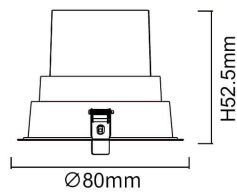

BATH-D

Lavov Downlights from the family BATH-D ,power 9 W and CRI 80 with an optic 38 degrees made in Die Cast Aluminum finished in White with a real lumen output of 720lm and an efficiency of 80lm/W. ON/OFF driver.

Item code	86.D002.1321.01
Product type	Indoor
Category	Downlights
Family	BATH-D

Pictograms

Scheme

Product	
Real power (W)	9
Real luminous flux (Lm)	720
Luminous efficiency (Lm/W)	80
Beam angle (°)	38
Life time (h)	50000 h L80B10
IP	65
Electrical class insulation	Clas II
Colour	White
Control gear included	Yes
Control gear	ON/OFF
Flicker Free	Yes
Light source	LED
Type of LED	COB
Colour temperature (K)	3000
Colour consistency (SDCM)	SDCM<3
CRI	80