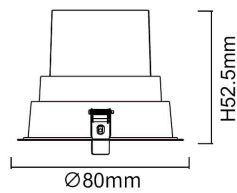

BATH-D

Lavov Downlights from the family BATH-D ,power 9 W and CRI 80 with an optic 38 degrees made in Die Cast Aluminum finished in White with a real lumen output of 720lm and an efficiency of 80lm/W. DALI driver.

Item code	86.D002.1323.01
Product type	Indoor
Category	Downlights
Family	BATH-D
Pictograms	

Scheme

Product	
Real power (W)	9
Real luminous flux (Lm)	720
Luminous efficiency (Lm/W)	80
Beam angle (°)	38
Life time (h)	50000 h L80B10
IP	65
Electrical class insulation	Clas II
Colour	White
Control gear included	Yes
Control gear	DALI
Flicker Free	Yes
Light source	LED
Type of LED	COB
Colour temperature (K)	3000
Colour consistency (SDCM)	SDCM<3
CRI	80