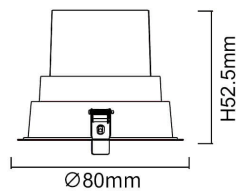

BATH-D

Lavov Downlights from the family BATH-D ,power 9 W and CRI 80 with an optic 38 degrees made in Die Cast Aluminum finished in White with a real lumen output of 720lm and an efficiency of 80lm/W. DALI driver.

Item code	86.D002.1323.01
Product type	Indoor
Category	Downlights
Family	BATH-D

Pictograms

Scheme

Product	
Real power (W)	9
Real luminous flux (Lm)	720
Luminous efficiency (Lm/W)	80
Beam angle (°)	38
Life time (h)	50000 h L80B10
IP	65
Electrical class insulation	Clas II
Colour	White
Control gear included	Yes
Control gear	DALI
Flicker Free	Yes
Light source	LED
Type of LED	COB
Colour temperature (K)	3000
Colour consistency (SDCM)	SDCM<3
CRI	80