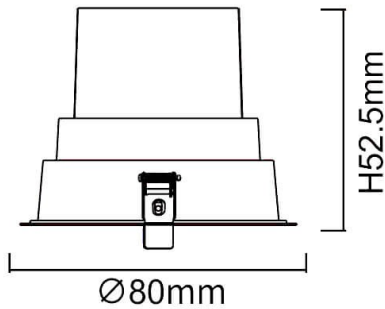

BATH-D

Lavov Downlights from the family BATH-D ,power 9 W and CRI 80 with an optic 38 degrees made in Die Cast Aluminum finished in White with a real lumen output of 720lm and an efficiency of 80lm/W. DALI driver.

Item code	86.D002.1323.01
Product type	Indoor
Category	Downlights
Family	BATH-D
Pictograms	

Scheme

Product	
Real power (W)	9
Real luminous flux (Lm)	720
Luminous efficiency (Lm/W)	80
Beam angle (º)	38
Life time (h)	50000 h L80B10
IP	65
Electrical class insulation	Clas II
Colour	White
Control gear included	Yes
Control gear	DALI
Flicker Free	Yes
Light source	LED
Type of LED	COB
Colour temperature (K)	3000
Colour consistency (SDCM)	SDCM<3
CRI	80