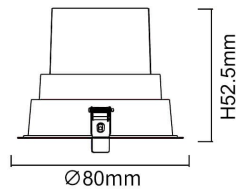

### BATH-D

Lavov Downlights from the family BATH-D ,power 9 W and CRI 80 with an optic 38 degrees made in Die Cast Aluminum finished in White with a real lumen output of 720lm and an efficiency of 80lm/W. DALI driver.

### Scheme

Product	
Real power (W)	9
Real luminous flux (Lm)	720
Luminous efficiency (Lm/W)	80
Beam angle (°)	38
Life time (h)	50000 h L80B10
IP	65
Electrical class insulation	Clas II
Colour	White
Control gear included	Yes
Control gear	DALI
Flicker Free	Yes
Light source	LED
Type of LED	COB
Colour temperature (K)	3000
Colour consistency (SDCM)	SDCM<3
CRI	80