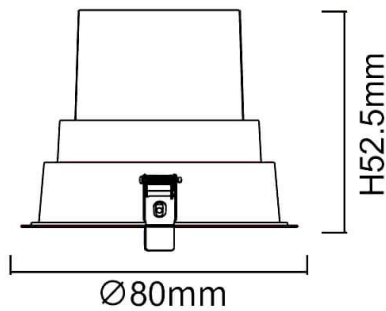

BATH-D

Lavov Downlights from the family BATH-D ,power 9 W and CRI 80 with an optic 38 degrees made in Die Cast Aluminum finished in White with a real lumen output of 720lm and an efficiency of 80lm/W. DALI driver.

Item code	86.D002.1323.01
Product type	Indoor
Category	Downlights
Family	BATH-D
Pictograms	

Scheme

Product	
Real power (W)	9
Real luminous flux (Lm)	720
Luminous efficiency (Lm/W)	80
Beam angle (°)	38
Life time (h)	50000 h L80B10
IP	65
Electrical class insulation	Clas II
Colour	White
Control gear included	Yes
Control gear	DALI
Flicker Free	Yes
Light source	LED
Type of LED	COB
Colour temperature (K)	3000
Colour consistency (SDCM)	SDCM3
CRI	80