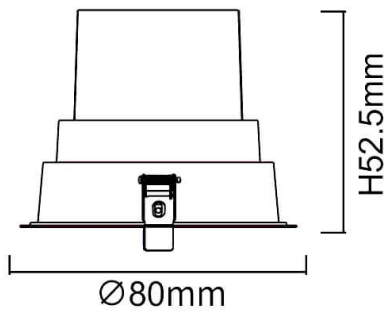

### BATH-D

Lavov Downlights from the family BATH-D ,power 9 W and CRI 80 with an optic 20 degrees made in Die Cast Aluminum finished in White with a real lumen output of 720lm and an efficiency of 80lm/W. ON/OFF driver.

#### Scheme

<b>Product</b>	
<b>Real power (W)</b>	<b>9</b>
<b>Real luminous flux (Lm)</b>	<b>720</b>
<b>Luminous efficiency (Lm/W)</b>	<b>80</b>
<b>Beam angle (&amp;ordm;)</b>	<b>20</b>
<b>Life time (h)</b>	<b>50000 h L80B10</b>
<b>IP</b>	<b>65</b>
<b>Electrical class insulation</b>	<b>Clas II</b>
<b>Colour</b>	<b>White</b>
<b>Control gear included</b>	<b>Yes</b>
<b>Control gear</b>	<b>ON/OFF</b>
<b>Flicker Free</b>	<b>Yes</b>
<b>Light source</b>	<b>LED</b>
<b>Type of LED</b>	<b>COB</b>
<b>Colour temperature (K)</b>	<b>4000</b>
<b>Colour consistency (SDCM)</b>	<b>SDCM&lt;3</b>
<b>CRI</b>	<b>80</b>