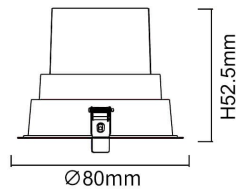

BATH-D

Lavov Downlights from the family BATH-D ,power 9 W and CRI 80 with an optic 20 degrees made in Die Cast Aluminum finished in White with a real lumen output of 720lm and an efficiency of 80lm/W. ON/OFF driver.

Item code	86.D002.1411.01
Product type	Indoor
Category	Downlights
Family	BATH-D
Pictograms	

Scheme

Product	
Real power (W)	9
Real luminous flux (Lm)	720
Luminous efficiency (Lm/W)	80
Beam angle (°)	20
Life time (h)	50000 h L80B10
IP	65
Electrical class insulation	Clas II
Colour	White
Control gear included	Yes
Control gear	ON/OFF
Flicker Free	Yes
Light source	LED
Type of LED	COB
Colour temperature (K)	4000
Colour consistency (SDCM)	SDCM<3
CRI	80