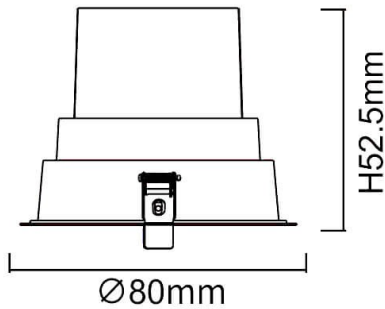

BATH-D

Lavov Downlights from the family BATH-D ,power 9 W and CRI 80 with an optic 20 degrees made in Die Cast Aluminum finished in White with a real lumen output of 720lm and an efficiency of 80lm/W. ON/OFF driver.

Item code	86.D002.1411.01
Product type	Indoor
Category	Downlights
Family	BATH-D
Pictograms	

Scheme

Product	
Real power (W)	9
Real luminous flux (Lm)	720
Luminous efficiency (Lm/W)	80
Beam angle (°)	20
Life time (h)	50000 h L80B10
IP	65
Electrical class insulation	Clas II
Colour	White
Control gear included	Yes
Control gear	ON/OFF
Flicker Free	Yes
Light source	LED
Type of LED	COB
Colour temperature (K)	4000
Colour consistency (SDCM)	SDCM3
CRI	80