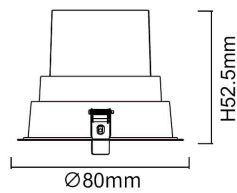

BATH-D

Lavov Downlights from the family BATH-D ,power 9 W and CRI 80 with an optic 20 degrees made in Die Cast Aluminum finished in White with a real lumen output of 720lm and an efficiency of 80lm/W. ON/OFF driver.

Item code	86.D002.1411.01
Product type	Indoor
Category	Downlights
Family	BATH-D
Pictograms	

Scheme

Product	
Real power (W)	9
Real luminous flux (Lm)	720
Luminous efficiency (Lm/W)	80
Beam angle (°)	20
Life time (h)	50000 h L80B10
IP	65
Electrical class insulation	Clas II
Colour	White
Control gear included	Yes
Control gear	ON/OFF
Flicker Free	Yes
Light source	LED
Type of LED	COB
Colour temperature (K)	4000
Colour consistency (SDCM)	SDCM<3
CRI	80