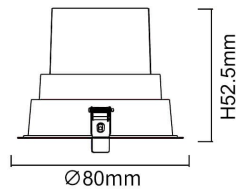

BATH-D

Lavov Downlights from the family BATH-D ,power 9 W and CRI 80 with an optic 20 degrees made in Die Cast Aluminum finished in White with a real lumen output of 720lm and an efficiency of 80lm/W. DALI driver.

Item code	86.D002.1413.01
Product type	Indoor
Category	Downlights
Family	BATH-D

Pictograms

Scheme

Product

Real power (W)	9
Real luminous flux (Lm)	720
Luminous efficiency (Lm/W)	80
Beam angle (°)	20
Life time (h)	50000 h L80B10
IP	65
Electrical class insulation	Clas II
Colour	White
Control gear included	Yes
Control gear	DALI
Flicker Free	Yes
Light source	LED
Type of LED	COB
Colour temperature (K)	4000
Colour consistency (SDCM)	SDCM<3
CRI	80