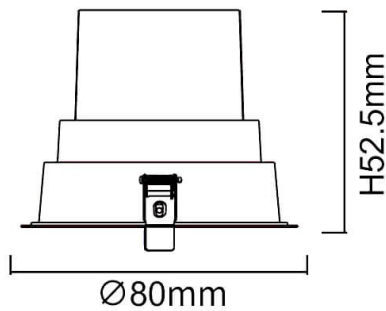

### BATH-D

Lavov Downlights from the family BATH-D ,power 9 W and CRI 80 with an optic 20 degrees made in Die Cast Aluminum finished in White with a real lumen output of 720lm and an efficiency of 80lm/W. DALI driver.

#### Scheme

Product	
Real power (W)	9
Real luminous flux (Lm)	720
Luminous efficiency (Lm/W)	80
Beam angle (°)	20
Life time (h)	50000 h L80B10
IP	65
Electrical class insulation	Clas II
Colour	White
Control gear included	Yes
Control gear	DALI
Flicker Free	Yes
Light source	LED
Type of LED	COB
Colour temperature (K)	4000
Colour consistency (SDCM)	SDCM3
CRI	80