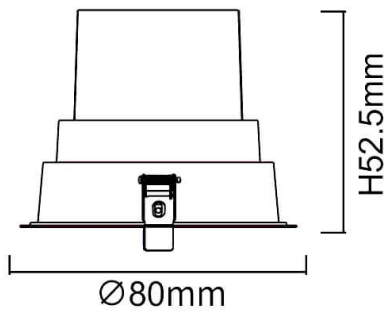

### BATH-D

Lavov Downlights from the family BATH-D ,power 9 W and CRI 80 with an optic 20 degrees made in Die Cast Aluminum finished in White with a real lumen output of 720lm and an efficiency of 80lm/W. DALI driver.

#### Scheme

Product	
Real power (W)	9
Real luminous flux (Lm)	720
Luminous efficiency (Lm/W)	80
Beam angle (&ordm;)	20
Life time (h)	50000 h L80B10
IP	65
Electrical class insulation	Clas II
Colour	White
Control gear included	Yes
Control gear	DALI
Flicker Free	Yes
Light source	LED
Type of LED	COB
Colour temperature (K)	4000
Colour consistency (SDCM)	SDCM<3
CRI	80