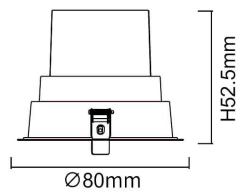

BATH-D

Lavov Downlights from the family BATH-D ,power 9 W and CRI 80 with an optic 20 degrees made in Die Cast Aluminum finished in White with a real lumen output of 720lm and an efficiency of 80lm/W. DALI driver.

Item code	86.D002.1413.01
Product type	Indoor
Category	Downlights
Family	BATH-D
Pictograms	

Scheme

Product	
Real power (W)	9
Real luminous flux (Lm)	720
Luminous efficiency (Lm/W)	80
Beam angle (°)	20
Life time (h)	50000 h L80B10
IP	65
Electrical class insulation	Clas II
Colour	White
Control gear included	Yes
Control gear	DALI
Flicker Free	Yes
Light source	LED
Type of LED	COB
Colour temperature (K)	4000
Colour consistency (SDCM)	SDCM<3
CRI	80